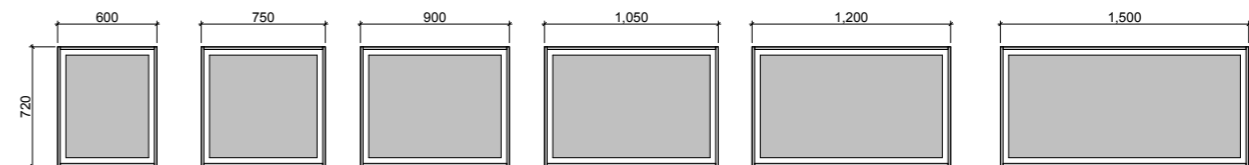

AVAILABILITY CHART

[01.] Halifax Mirror 1500mm | HAL-M-1500-720 | $1,135 Dark Grey Satin Cabinet | Shown with Halifax Lighting Kit | LED-L-HALIFAX | ADD $592 **[02.] Halifax Mirror 1500mm** | HAL-M-1500-720 | $1,135 Black Satin Cabinet **[03.] Halifax Mirror 900mm** | HAL-M-900-720 | $700 Coastal Oak Cabinet | Shown with Halifax Lighting Kit | LED-L-HALIFAX | ADD $592 **[Please refer to pricelist pages for all available options.]**