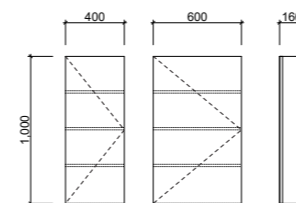

AVAILABILITY CHART

[01.] Jazz Shaving Cabinet 600mm | JZZ-SC-600-S-G | $929 each Jazz Platinum Shaving Cabinet 600mm | JZZ-SC-600-S-P | $986 each [02.] Jazz Shaving Cabinet 400mm | JZZ-SC-400-S-G | $799 each Jazz Platinum Shaving Cabinet 400mm | JZZ-SC-400-S-P | $866 each [Please refer to pricelist pages for all available options.]