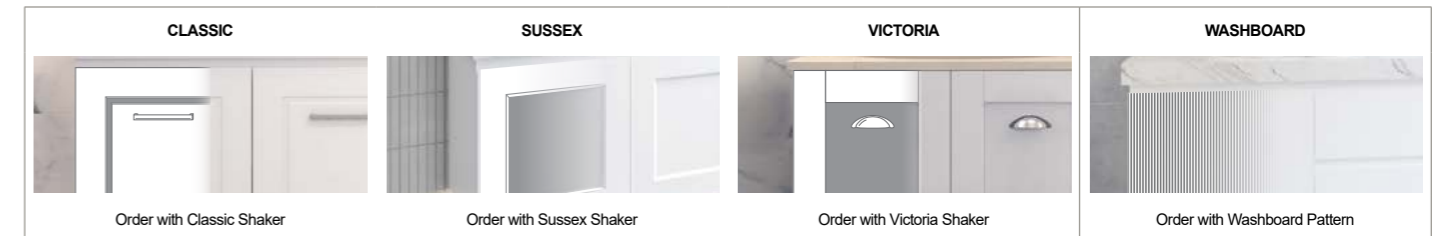

VICTORIA 1800mm
To suit Double bowl vanity

Victoria shaker panel standard unless specified otherwise

SKU	RRP
VIC-SC-1800-D-G	\$1,571
VIC-SC-1800-D-P	\$1,609

NOTE: -P denotes Platinum range. These shaving cabinets include 'Luxe Graphite' interiors to match Platinum vanities and glass interior shelves as standard. **-G** denotes standard cabinets and include white interiors. Lighting and power points are not included in shaving cabinet pricing. All mirrors are copper free. Depth can be adjusted to a minimum of 120mm for no price change. Refer to page 239 for options and pricing.