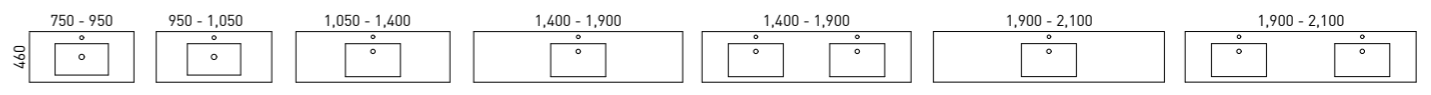

AVAILABILITY CHART | AVAILABLE IN WALL HUNG & FLOOR STANDING

[01.] Wall To Wall Vanity 1050-1400mm | WTW-V-1400-C-SSA-W | $3,642 Aged Walnut Cabinet with Calcutta Snow SilkSurface Top and White Matt Allure Flute Ceramic Basin | Shown with basin colour upgrade | UPG-OPT-BASCOLOUR | ADD $144 **[02.] Wall To Wall Vanity 1400-1900mm** | WTW-V-1900-C-SSA-F | $4,746 Bottega Oak Cabinet with Arctic White SilkSurface Top and White Gloss Quill Ceramic Basin **[03.] Wall To Wall Vanity 750-950mm** | WTW-V-950-C-SSU-F | $2,797 White Gloss Cabinet with Smokey Mountain SilkSurface Top and White Gloss Rectangle Undermount Ceramic Basin **[04.] Wall To Wall Vanity 1400-1900mm** | WTW-V-1900-C-SSA-F | $4,746 Emerald Green Satin Cabinet with Carrara SilkSurface Top and White Matt Lorenzo Ceramic Basin | Shown with basin colour upgrade | UPG-OPT-BASCOLOUR | ADD $144 **[Please refer to pricelist pages for all available options.]**