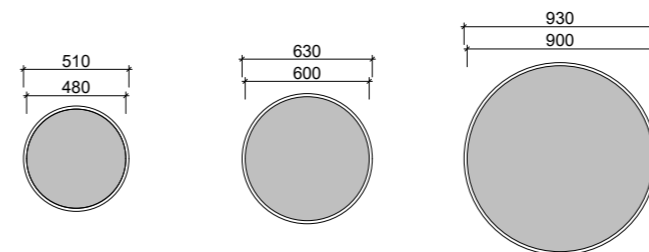

AVAILABILITY CHART

[01.] Portland Mirror 510mm | POR-M-510-510 | $492 Black Satin Surround | Shown with Mirror Lighting Kit | LED-L-MIRROR | ADD $391 each [02.] Portland Mirror 630mm | POR-M-630-630 | $754 each White Satin Surround [Please refer to pricelist pages for all available options.]