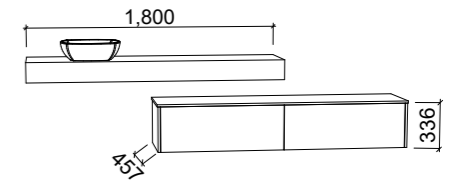

1800mm

CABINET WITH	SKU	RRP
Complete Unit LH Offset Including White Gloss Ceramic Above Counter Basin, Laminate Slab Top and Cabinet	MIL-V-1800-L-LMA-W	$4,246
Complete Unit LH Offset Including White Gloss Ceramic Above Counter Basin, SilkSurface Top and Cabinet	MIL-V-1800-L-SSA-W	$4,562
Wall Hung Cabinet Only LH Offset	MIL-VCO-1800-L-X-W	$2,078
Laminated Slab Top and Basin Only 1800 x 460 x 140 with mounting brackets LH Offset Incl. White Gloss Ceramic Above Counter Basin	BAI-V-1800-L-LMA-W	$2,520
SilkSurface Top and Basin Only 1800 x 460 x 140 with mounting brackets LH Offset Incl. White Gloss Ceramic Above Counter Basin	BAI-V-1800-L-BXA-W	$2,765

NOTE: Right hand offset also available. Order by replacing -L- with -R- in the relevant SKU.