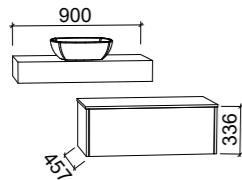

900mm

CABINET WITH	SKU	RRP
Complete Unit Including White Gloss Ceramic Above Counter Basin, Laminate Slab Top and Cabinet	MIL-V-900-C-LMA-W	$2,998
Complete Unit Including White Gloss Ceramic Above Counter Basin, SilkSurface Top and Cabinet	MIL-V-900-C-SSA-W	$3,136
Wall Hung Cabinet Only	MIL-VCO-900-C-X-W	$1,616
Laminated Slab Top and Basin Only 900 x 460 x 140 with mounting brackets Incl. White Gloss Ceramic Above Counter Basin	BAI-V-900-C-LMA-W	$1,700
SilkSurface Top and Basin Only 900 x 460 x 140 with mounting brackets Incl. White Gloss Ceramic Above Counter Basin	BAI-V-900-C-BXA-W	$1,643