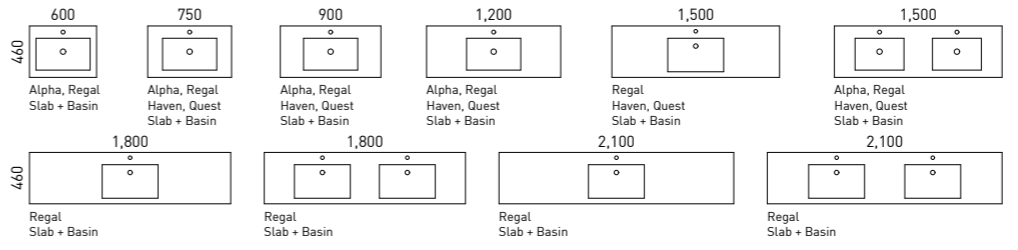

AVAILABILITY CHART | AVAILABLE IN WALL HUNG & FLOOR STANDING

[01.] Grange Vanity 1500mm | GRA-V-1500-D-SSA-W | $4,177 Classic Oak Cabinet with Stratiss SilkSurface Top and White Gloss Allure Ceramic Basins **[02.] Grange Vanity 750mm** | GRA-V-750-C-APH-W | $1,795 White Satin Cabinet with Alpha Ceramic Top **[03.] Grange Vanity 1500mm** | GRA-V-1500-D-STA-W | $4,348 Light Grey Cabinet with Pure White Stone Top and White Gloss Radius Ceramic Basins **[04.] Grange Vanity 1200mm** | GRA-V-1200-C-SSA-W | $3,374 White Satin Drawers with Notoia Walnut Surround and Calcutta Snow SilkSurface Top with White Gloss Enchant Ceramic Basin **[Please refer to pricelist pages for all available options.]**