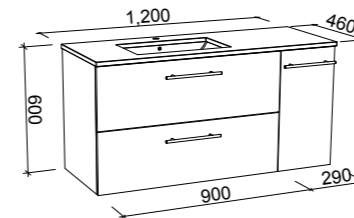

MARSHALL 1200mm G

WALL HUNG

CABINET WITH	SKU	RRP
20mm SilkSurface Top with White Gloss Above Counter Ceramic Basin Left Hand Offset	MAR-V-1200-L-SSA-W	$2,894
20mm SilkSurface Top with White Gloss Under Counter Ceramic Basin Left Hand Offset	MAR-V-1200-L-SSU-W	$2,894
20mm Stone Top with White Gloss Above Counter Ceramic Basin Left Hand Offset	MAR-V-1200-L-STA-W	$3,193
20mm Stone Top with White Gloss Under Counter Ceramic Basin Left Hand Offset	MAR-V-1200-L-STU-W	$3,476
No Top Left Hand Offset	MAR-VCO-1200-L-X-W	$1,742