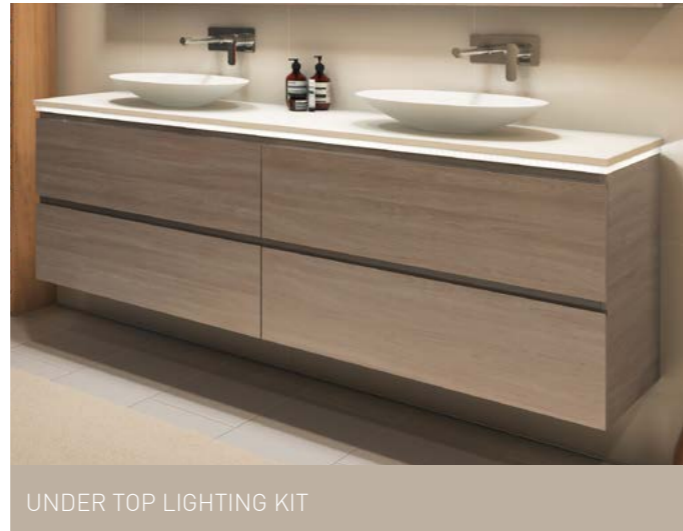

UNDER TOP LIGHTING KIT

This very attractive LED light strip fits between your cabinet and the vanity top providing a strip of light to the front and sides of your vanity. The outcome is nothing short of amazing.