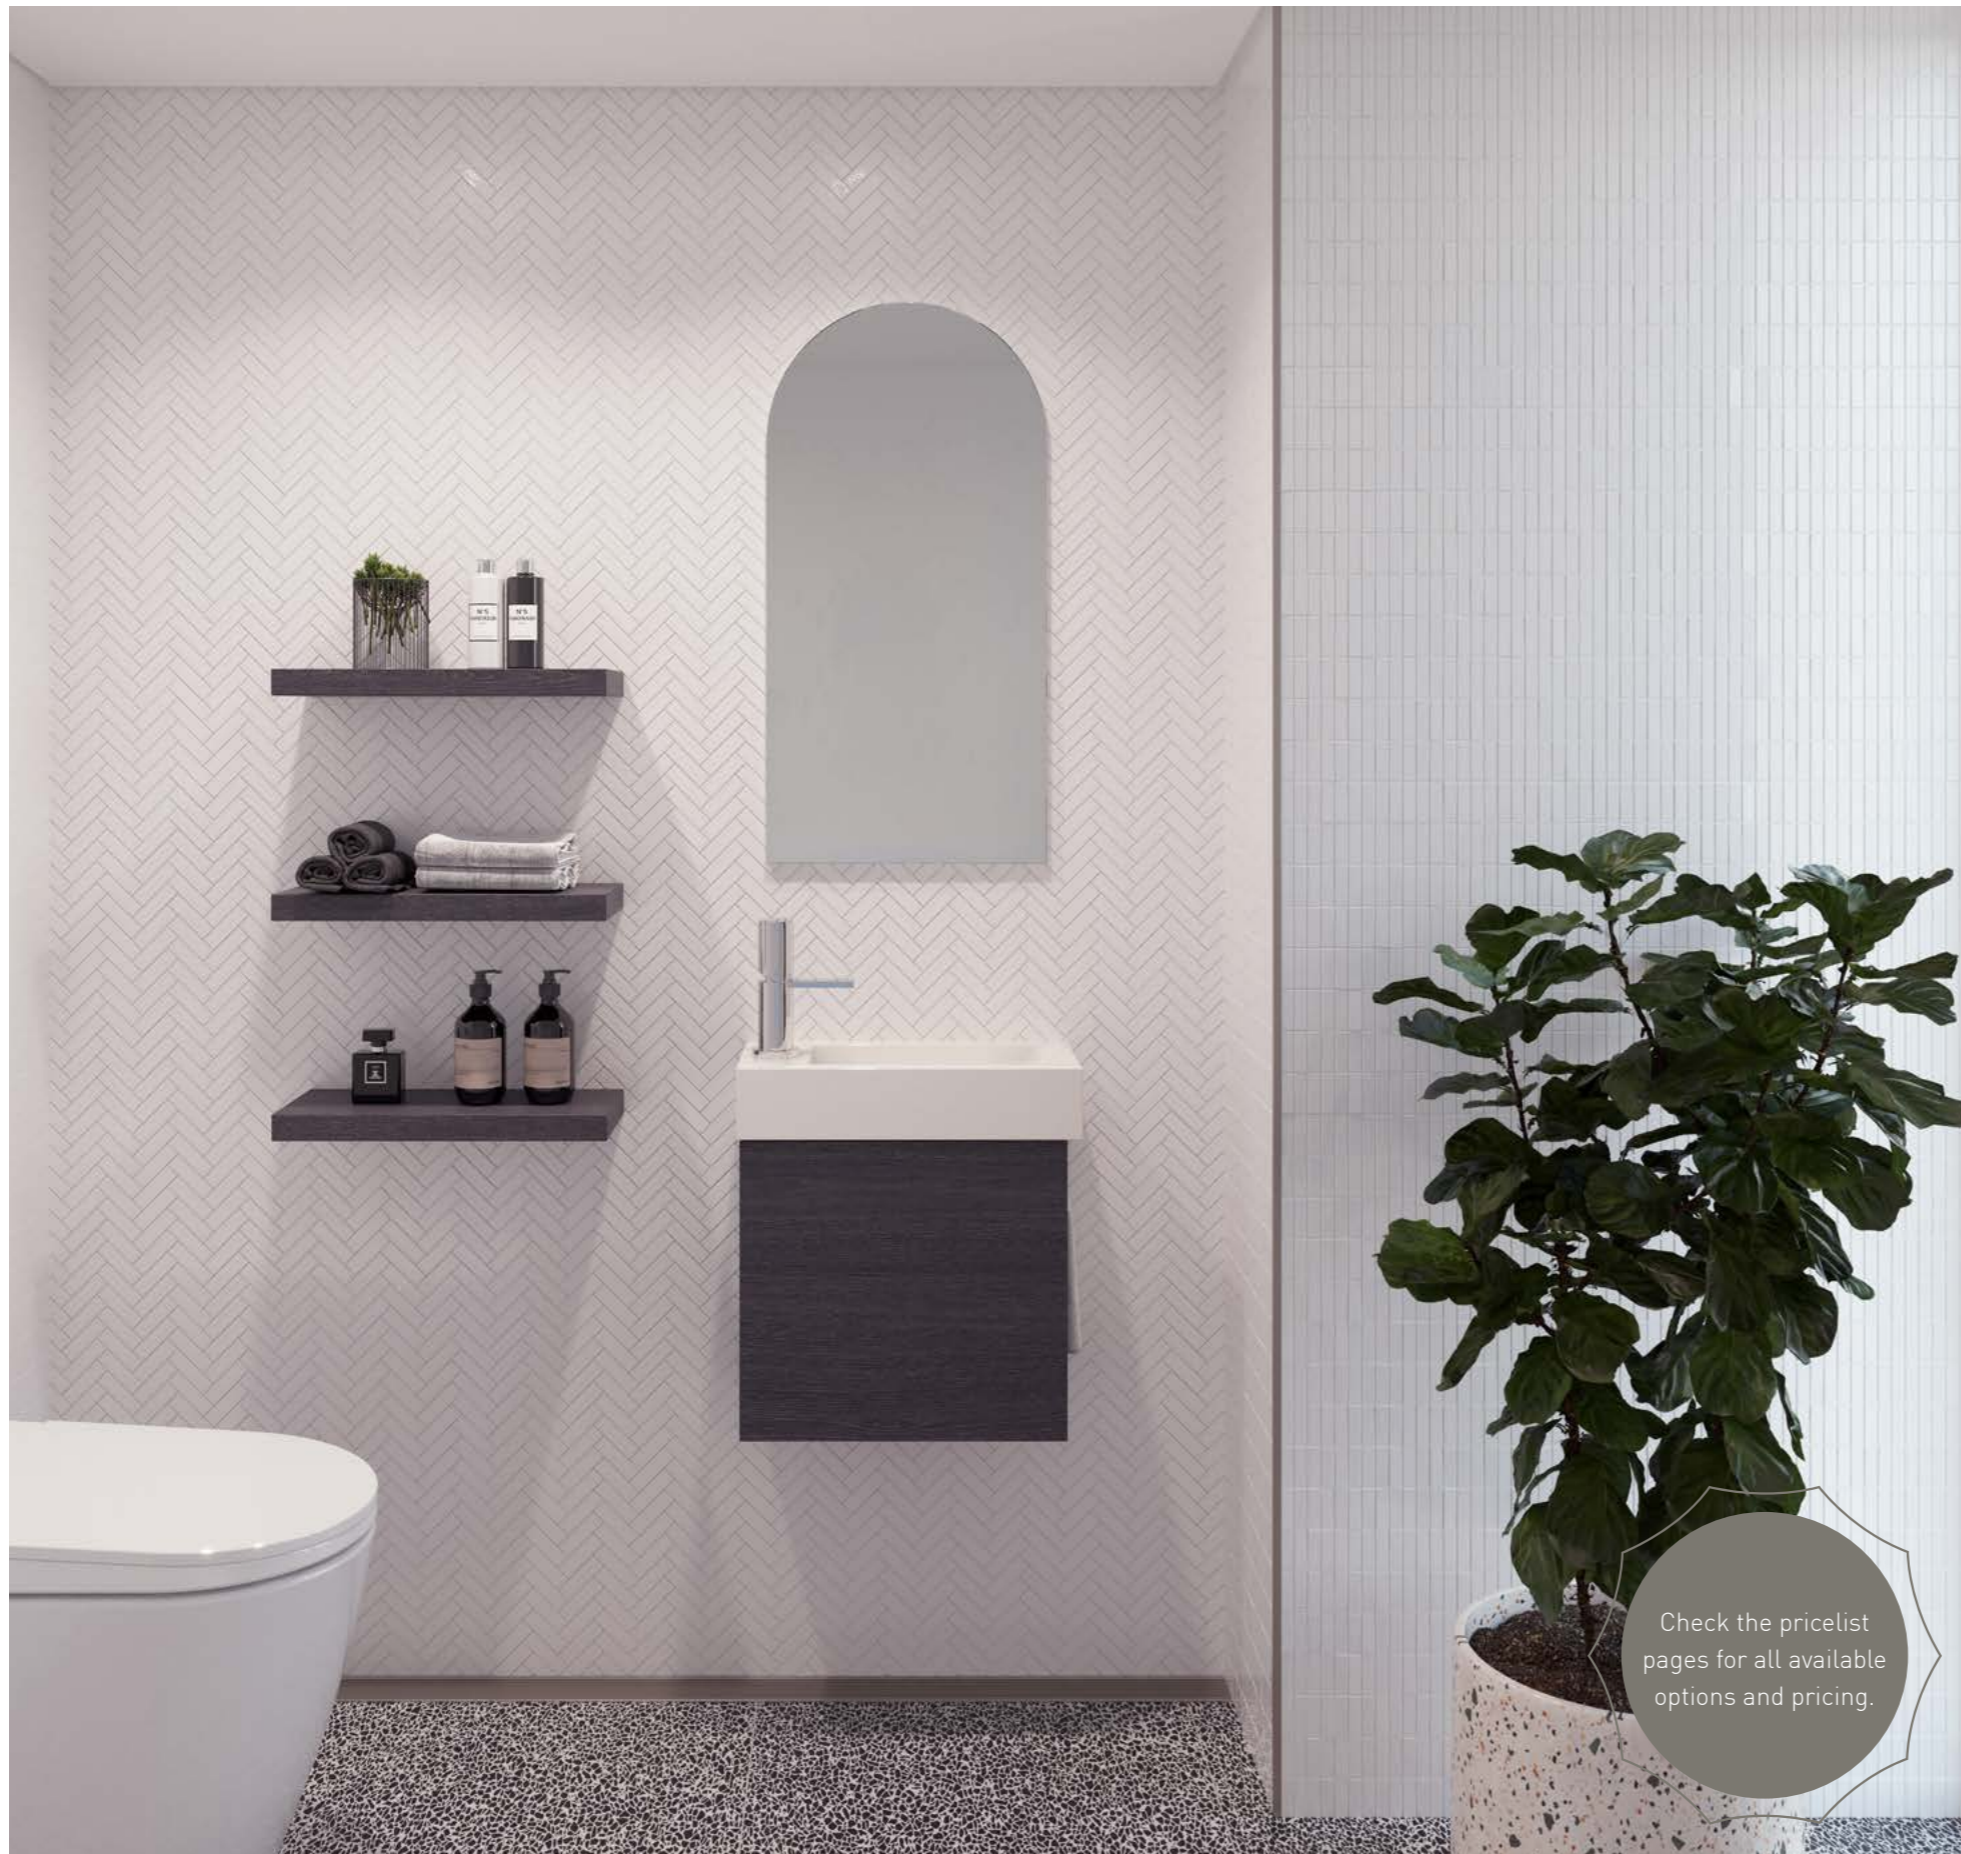

SMALL SPACE VANITIES

- 62 BILLIE
- 64 EADIE
- 66 ENSUITE
- 68 FLORIDA ENSUITE
- 70 FRANKIE
- 72 KARLIE
- 74 LOTTIE
- 76 OLLIE
- 78 OSCAR
- 80 THEO

Check the pricelist pages for all available options and pricing.

Not all image options are able to be shown in this brochure. Quickly and easily you can see every available option on our 'Online Showroom' at www.timberline.com.au