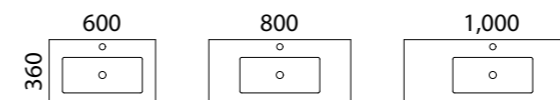

AVAILABILITY CHART | AVAILABLE IN WALL HUNG, FLOOR STANDING & LEGS

[01.] Florida Ensuite Vanity 1000mm | FLOE-V-1000-C-URB-W | $1,190 Rural Oak Cabinet with Urban Ceramic Top **[02.] Florida Ensuite Vanity 800mm** | FLOE-V-800-C-URB-W | $1,016 Notoia Walnut Cabinet with Urban Ceramic Top **[Please refer to pricelist pages for all available options.]**