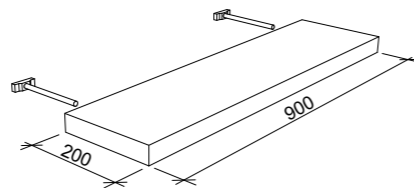

SKU	RRP
SPL-S-900	\$275

NOTE: Splice Shelves approx. 32mm thick. Not available in Artisan Beamwood, Concrete Formwood, Oxidised Beamwood, and White Painted Wood. Special woodgrain colours not available.