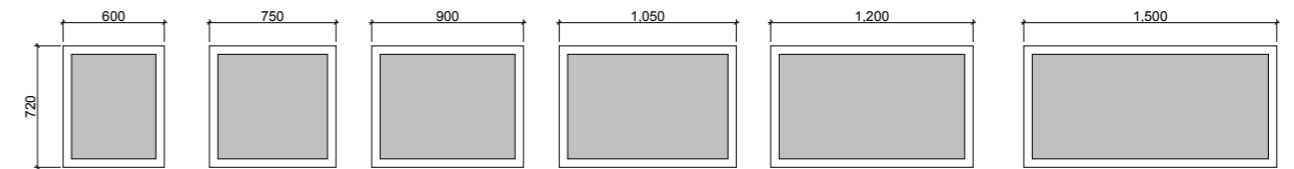

AVAILABILITY CHART

[01.] Miami Mirror 1050mm | MIA-M-1050-720 | $677 Light Grey Satin Surround [02.] Miami Mirror 900mm | MIA-M-900-720 | $583 White Gloss Surround [03.] Miami Mirror 1200mm | MIA-M-1200-720 | $746 Rural Oak Surround [Please refer to pricelist pages for all available options.]