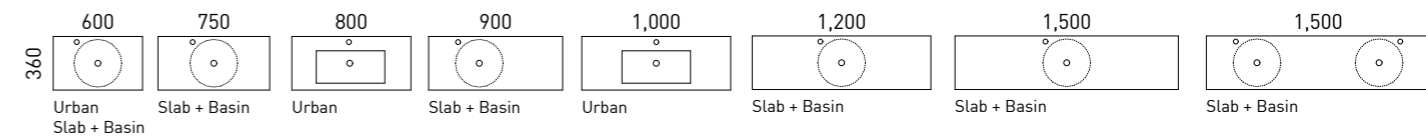

AVAILABILITY CHART | AVAILABLE IN WALL HUNG & FLOOR STANDING

[01.] Karlie Vanity 1000mm | KAR-V-1000-C-URB-W | $2,202 Black Satin Cabinet with Urban Ceramic Top **[02.] Karlie Vanity 600mm** | KAR-V-600-C-STA-W | $1,859 Prime Oak Cabinet with Cloudburst Concrete Stone Top and White Gloss Ceramic Gem Basin **[03.] Karlie Vanity 900mm** | KAR-V-900-C-SSA-F | $2,814 White Satin Cabinet with Calcutta Snow SilkSurface Top and White Gloss Bloom Ceramic Basin **[04.] Karlie Vanity 1500mm** | KAR-V-1500-D-SSA-W | $3,944 Classic Oak Cabinet with Arctic White SilkSurface Top and White Gloss Gem Ceramic Basins **[Please refer to pricelist pages for all available options.]**