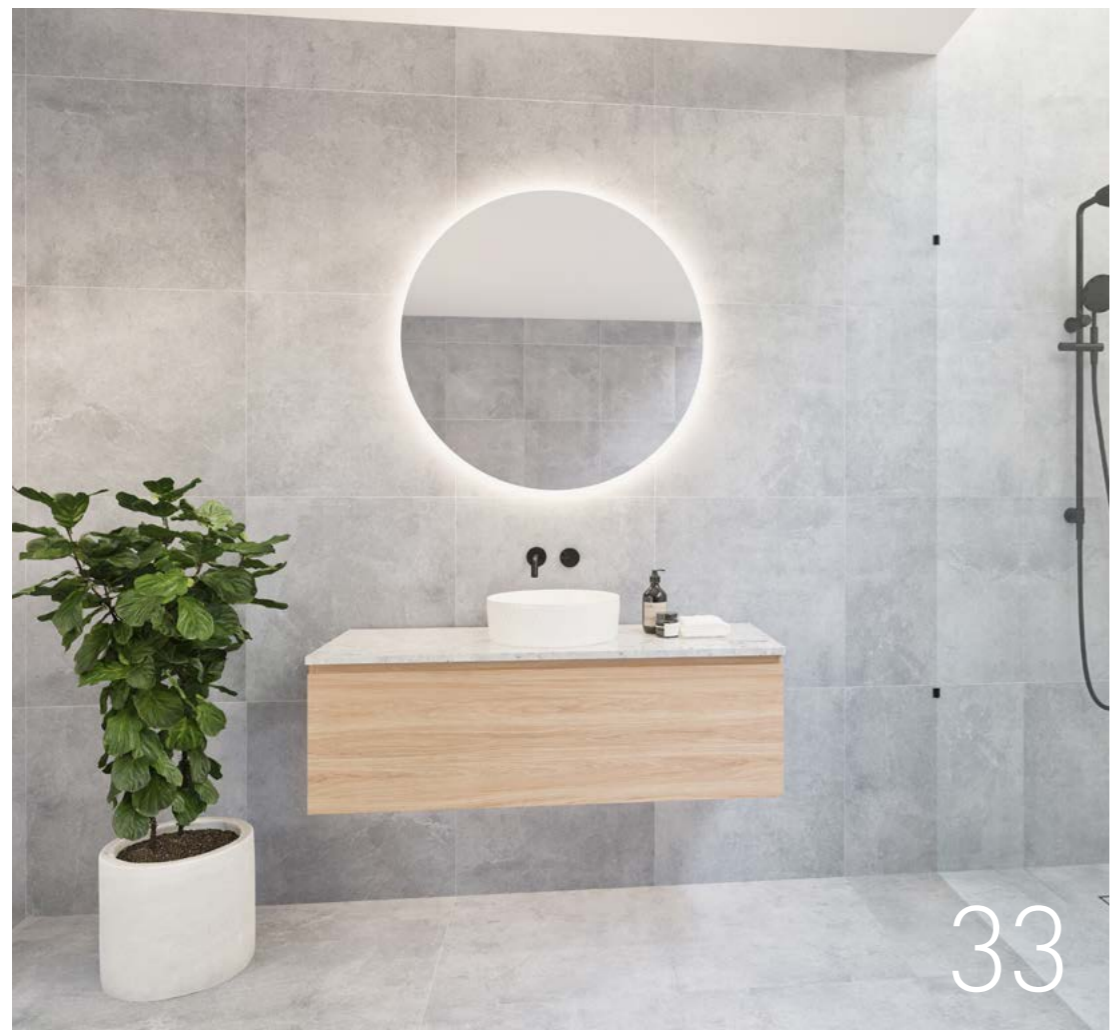

Contents

33