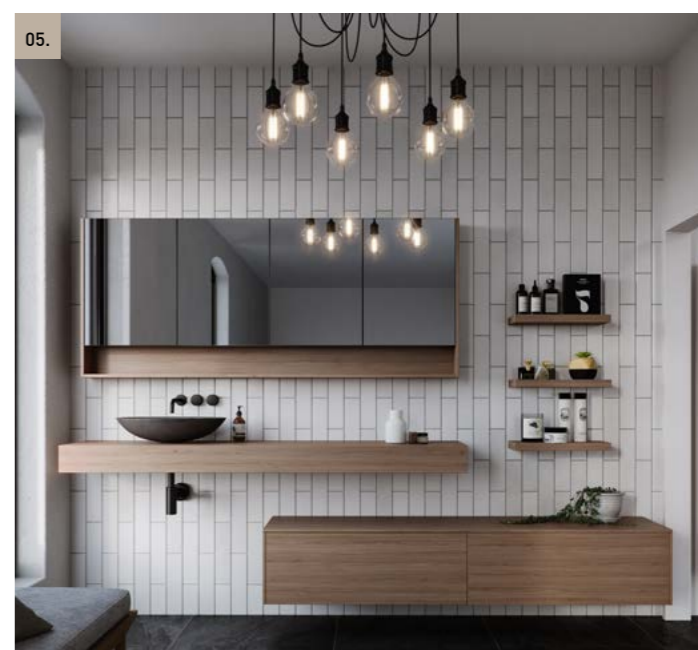

03.

FEATURES INCLUDE

Platinum Inclusions 20 YEAR WARRANTY | EUROPEAN GRAPHITE DRAWERS

- Luxe Graphite interior with bamboo finger jointed storage trays and Modular Organiser System
- Soft-close full extension European drawers
- Sleek Italian style floating top supported by engineered steel brackets with separate storage cabinet
- Components available for separate purchase
- Offset bowl is standard on 1200mm+ sizes. Centre available on request
- Push-to-open is standard on drawer storage unit with handles available on request. Fingerpull not available
- Top options include:
  - Storage cabinet available in all colours
  - Floating 140mm laminate top with white gloss above counter basin/s
  - Floating 140mm Bailey SilkSurface top with white gloss above counter basin/s