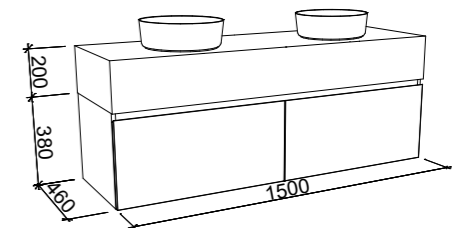

KINGSLEY 1500mm Double Bowl G

WALL HUNG

CABINET WITH	SKU	RRP
Alpha Ceramic Top	KIN-V-1500-D-APH-W	$4,299
Regal Mineral Composite Top	KIN-V-1500-D-REG-W	$4,083
Stadium Mineral Composite Top	KIN-V-1500-D-STD-W	$4,083
Haven Matt Dolomite Top	KIN-V-1500-D-HVN-W	$4,083
Quest Gloss Dolomite Top	KIN-V-1500-D-QUE-W	$4,083
20mm SilkSurface Top with Above Counter White Gloss Ceramic Basin	KIN-V-1500-D-SSA-W	$3,211
20mm SilkSurface Top with Under Counter White Gloss Ceramic Basin	KIN-V-1500-D-SSU-W	$3,750
20mm Stone Top with Above Counter White Gloss Ceramic Basin	KIN-V-1500-D-STA-W	$3,341
20mm Stone Top with Under Counter White Gloss Ceramic Basin	KIN-V-1500-D-STU-W	$3,812
200mm SilkSurface Box Top with Above Counter White Gloss Ceramic Basin	KIN-V-1500-D-BXA-W	$4,128
200mm SilkSurface Box Top with Under Counter White Gloss Ceramic Basin	KIN-V-1500-D-BXU-W	$4,128
60mm SilkSurface Freedom Top with Above Counter White Gloss Ceramic Basin	KIN-V-1500-D-FRA-W	$3,628
60mm SilkSurface Freedom Top with Under Counter White Gloss Ceramic Basin	KIN-V-1500-D-FRU-W	$4,099
No Top	KIN-VCO-1500-D-X-W	$1,323