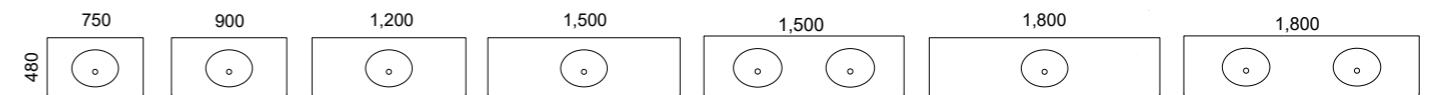

AVAILABILITY CHART | AVAILABLE IN WALL HUNG ONLY

[01.] Saba Vanity 1500mm | SAB-V-1500-D-SSA-W | $3,573 Light Pistachio Satin Cabinet with Lapis Salt SilkSurface Top and White Gloss Addison Ceramic Basins
[02.] Saba Vanity 1800mm | SAB-V-1800-D-SSA-W | $3,945 White Satin Cabinet with Blanca Granite SilkSurface Top and White Matt Allure Raked Ceramic Basins | Shown with basin colour upgrade | UPG-OPT-BASCOLOUR | ADD $144 [03.] Saba Vanity 900mm | SAB-V-900-C-SSA-W | $2,130 Steel Grey Satin Cabinet with Bianco Pearl SilkSurface Top and White Gloss Arcade Inset Ceramic Basin [04.] Saba Vanity 1200mm | SAB-V-1200-C-SSU-W | $2,721 Olive Satin Cabinet with Carrara SilkSurface Top and White Matt Allure Undermount Ceramic Basin | Shown with basin colour upgrade | UPG-OPT-BASCOLOUR | ADD $144 [Please refer to pricelist pages for all available options.]