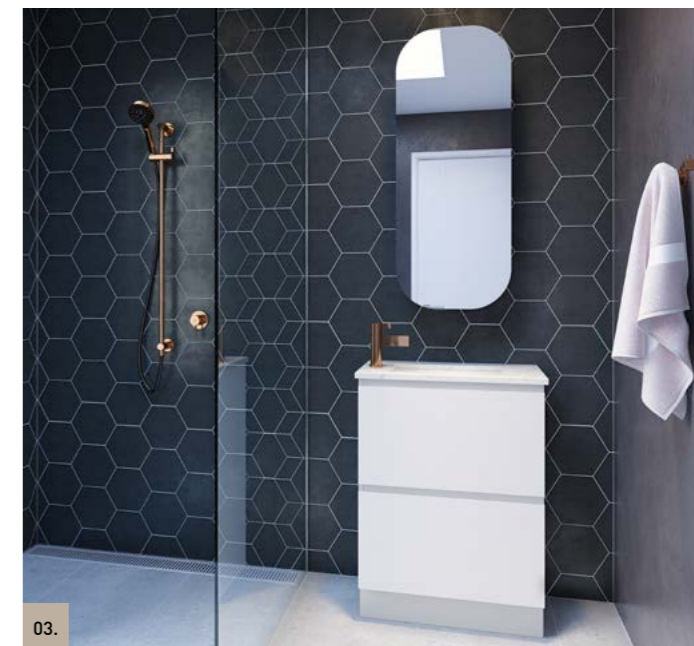

BILLIE

05.

FEATURES INCLUDE

Gold Inclusions 10 YEAR WARRANTY | EUROPEAN DRAWERS

- Classic white interior with bamboo finger jointed storage organisers
- Deep storage with soft-close full extension European drawers (door only to 450mm)
- Convenient ensuite depth perfect for smaller spaces
- Offset bowl as standard on 900mm+ sizes. Centre bowl available on request
- Top options include:
  - 20mm SilkSurface or Caesarstone top with selected white gloss above counter or mini undermount basin/s (offset or wall mounted tapware required for all basins, except Bloom)

AVAILABILITY CHART | AVAILABLE IN WALL HUNG & FLOOR STANDING

[01.] Billie Vanity 1200mm | BIL-V-1200-L-SSA-W | $2,771 Artisan Beamwood Cabinet with Arctic White SilkSurface Top and White Gloss Bloom Ceramic Basin **[02.] Billie Vanity 450mm** | BIL-V-450-C-SSU-W | $1,552 Duck Egg Blue Cabinet with Carrara SilkSurface Top and White Gloss Mini Round Undermount Ceramic Basin **[03.] Billie Vanity 600mm** | BIL-V-600-C-STU-F | $2,417 White Satin Cabinet with Pure White Stone Top and White Gloss Mini Rectangle Undermount Ceramic Basin **[04.] Billie Vanity 750mm** | BIL-V-750-C-STA-F | $2,480 White Satin Cabinet with Raven Stone Top and White Gloss Gem Ceramic Basin **[05.] Billie Vanity 900mm** | BIL-V-900-L-STA-W | $2,701 White Satin Cabinet with Cloudburst Concrete Stone Top and White Gloss Rose Ceramic Basin **[Please refer to pricelist pages for all available options.]**