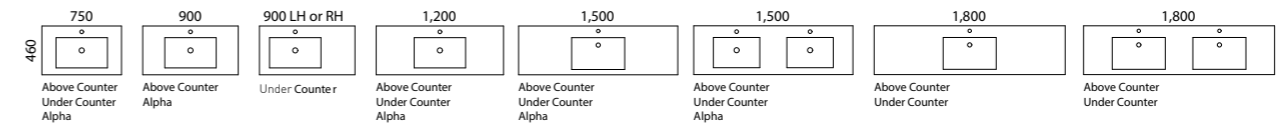

AVAILABILITY CHART | AVAILABLE IN WALL HUNG & FLOOR STANDING