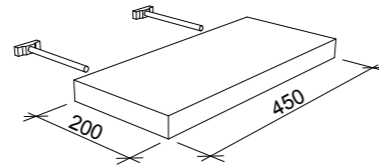

450mm

SKU	RRP
SPL-S-450	$126