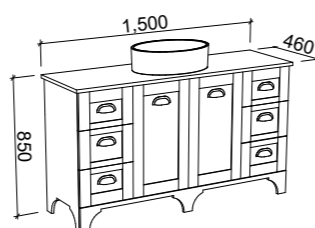

WINDSOR 1500mm Single G

FLOOR STANDING

CABINET WITH	SKU	RRP
Alpha Ceramic Top	WIN-V-1500-C-APH-F	$3,394
20mm SilkSurface Top with White Gloss Above Counter Ceramic Basin	WIN-V-1500-C-SSA-F	$4,234
20mm SilkSurface Top with White Gloss Under Counter Ceramic Basin	WIN-V-1500-C-SSU-F	$4,234
60mm SilkSurface Freedom Top with White Gloss Above Counter Ceramic Basin	WIN-V-1500-C-FRA-F	$4,705
60mm SilkSurface Freedom Top with White Gloss Under Counter Ceramic Basin	WIN-V-1500-C-FRU-F	$4,705
20mm Stone Top with White Gloss Above Counter Ceramic Basin	WIN-V-1500-C-STA-F	$5,091
20mm Stone Top with White Gloss Under Counter Ceramic Basin (2 doors only)	WIN-V-1500-C-STU-F	$5,747
No Top	WIN-VCO-1500-C-X-F	$3,210

NOTE: Victoria shaker panel standard unless specified otherwise