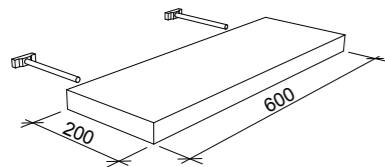

600mm

SKU	RRP
SPL-S-600	$150