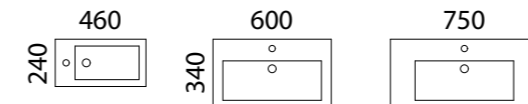

AVAILABILITY CHART | AVAILABLE IN WALL HUNG, FLOOR STANDING & LEGS

[01.] **Ensuite Vanity 460mm** | ENS-V-460-R-ENS-W | $900 White Satin Cabinet with Regal Mineral Composite Top | Two vanities shown [02.] **Ensuite Vanity 460mm** | ENS-V-460-L-ENS-F | $967 Tassie Oak Cabinet with Regal Mineral Composite Top [Please refer to pricelist pages for all available options.]