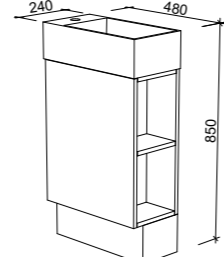

FLOOR STANDING

CABINET WITH	SKU	RRP
Liberty Ceramic Top Left Hand Offset	LOT-V-480-L-LIB-F	$809
No Top Left Hand Offset	LOT-VCO-480-L-X-F	$598

NOTE: Side fingerpull standard unless specified otherwise. Right hand offset also available. Order by replacing -L- with -R- in the relevant SKU.