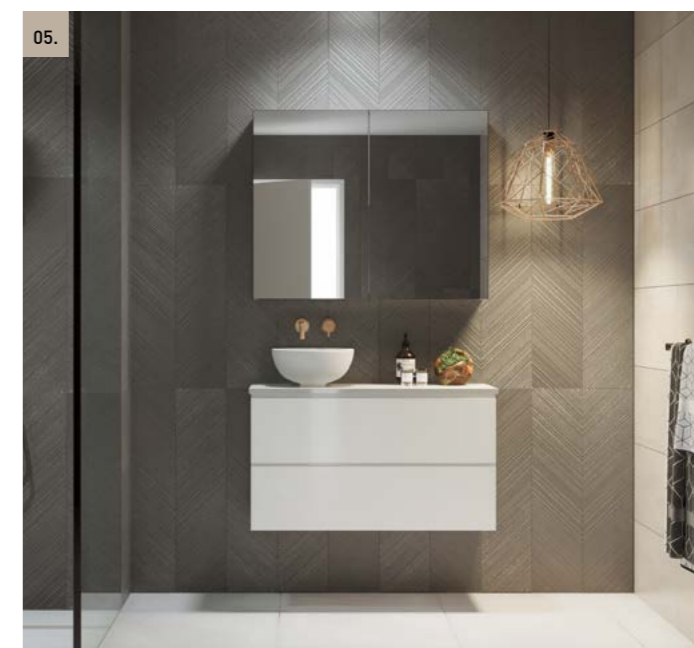

03.

FEATURES INCLUDE

Gold Inclusions 10 YEAR WARRANTY | EUROPEAN DRAWERS

- Classic white interior with bamboo finger jointed storage organisers
- Deep storage with soft-close full extension European drawers (door only to 450mm)
- Convenient ensuite depth perfect for smaller spaces
- Offset bowl as standard on 900mm+ sizes. Centre bowl available on request
- Top options include:
  - 20mm SilkSurface or Caesarstone top with selected white gloss above counter or mini undermount basin/s (offset or wall mounted tapware required for all basins, except Bloom)