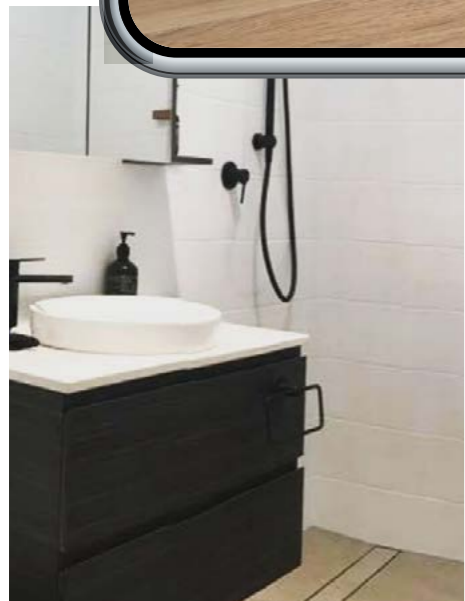

TO BE FEATURED
share your photos using
#timberlinedesign