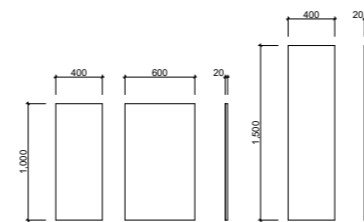

AVAILABILITY CHART

[01.] Jazz Mirror 600mm | JZZ-M-600-1000 | $501 [02.] Jazz Mirror 600mm | JZZ-M-600-1000 | $501 [Please refer to pricelist pages for all available options.]