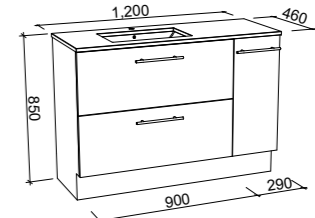

FLOOR STANDING

CABINET WITH	SKU	RRP
20mm SilkSurface Top with White Gloss Above Counter Ceramic Basin Left Hand Offset	MAR-V-1200-L-SSA-F	$2,999
20mm SilkSurface Top with White Gloss Under Counter Ceramic Basin Left Hand Offset	MAR-V-1200-L-SSU-F	$2,999
20mm Stone Top with White Gloss Above Counter Ceramic Basin Left Hand Offset	MAR-V-1200-L-STA-F	$3,298
20mm Stone Top with White Gloss Under Counter Ceramic Basin Left Hand Offset	MAR-V-1200-L-STU-F	$3,581
No Top Left Hand Offset	MAR-VCO-1200-L-X-F	$1,856

NOTE: Available with offset bowl above drawers only. Right hand offset also available. Order by replacing -L- with -R- in the relevant SKU.