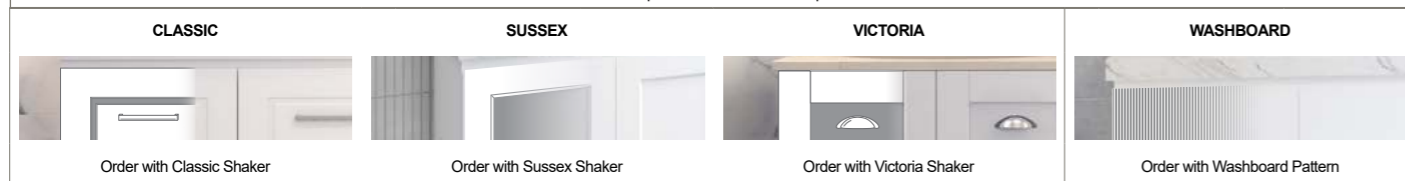

WALL HUNG			FLOOR STANDING		
CABINET WITH	SKU	RRP	CABINET WITH	SKU	RRP
Alpha Ceramic Top	VIC-V-1200-C-APH-W	$2,503	Alpha Ceramic Top	VIC-V-1200-C-APH-F	$2,807
60mm SilkSurface Freedom Top with White Gloss Above Counter Ceramic Basin	VIC-V-1200-C-FRA-W	$3,044	60mm SilkSurface Freedom Top with White Gloss Above Counter Ceramic Basin	VIC-V-1200-C-FRA-F	$3,329
60mm SilkSurface Freedom Top with White Gloss Under Counter Ceramic Basin	VIC-V-1200-C-FRU-W	$3,044	60mm SilkSurface Freedom Top with White Gloss Under Counter Ceramic Basin	VIC-V-1200-C-FRU-F	$3,329
20mm SilkSurface Top with White Gloss Above Counter Ceramic Basin	VIC-V-1200-C-SSA-W	$2,807	20mm SilkSurface Top with White Gloss Above Counter Ceramic Basin	VIC-V-1200-C-SSA-F	$3,093
20mm SilkSurface Top with White Gloss Under Counter Ceramic Basin	VIC-V-1200-C-SSU-W	$2,807	20mm SilkSurface Top with White Gloss Under Counter Ceramic Basin	VIC-V-1200-C-SSU-F	$3,093
20mm Stone Top with White Gloss Above Counter Ceramic Basin	VIC-V-1200-C-STA-W	$3,093	20mm Stone Top with White Gloss Above Counter Ceramic Basin	VIC-V-1200-C-STA-F	$3,247
20mm Stone Top with White Gloss Under Counter Ceramic Basin	VIC-V-1200-C-STU-W	$3,818	20mm Stone Top with White Gloss Under Counter Ceramic Basin	VIC-V-1200-C-STU-F	$4,026
No Top	VIC-VCO-1200-C-X-W	$2,086	No Top	VIC-VCO-1200-C-X-F	$2,391
NOTE: Victoria shaker panel standard unless specified otherwise