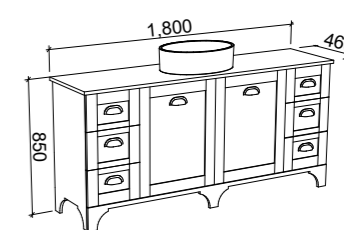

WINDSOR 1800mm Single G

FLOOR STANDING

CABINET WITH	SKU	RRP
20mm SilkSurface Top with White Gloss Above Counter Ceramic Basin	WIN-V-1800-C-SSA-F	$4,451
20mm SilkSurface Top with White Gloss Under Counter Ceramic Basin	WIN-V-1800-C-SSU-F	$4,451
60mm SilkSurface Freedom Top with White Gloss Above Counter Ceramic Basin	WIN-V-1800-C-FRA-F	$4,983
60mm SilkSurface Freedom Top with White Gloss Under Counter Ceramic Basin	WIN-V-1800-C-FRU-F	$4,983
20mm Stone Top with White Gloss Above Counter Ceramic Basin	WIN-V-1800-C-STA-F	$5,652
20mm Stone Top with White Gloss Under Counter Ceramic Basin (2 doors only)	WIN-V-1800-C-STU-F	$6,368
No Top	WIN-VCO-1800-C-X-F	$3,813

NOTE: Victoria shaker panel standard unless specified otherwise