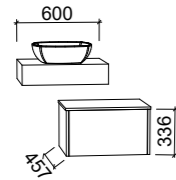

600mm

CABINET WITH	SKU	RRP
Complete Unit Including White Gloss Ceramic Above Counter Basin, Laminate Slab Top and Cabinet	MIL-V-600-C-LMA-W	$2,753
Complete Unit Including White Gloss Ceramic Above Counter Basin, SilkSurface Top and Cabinet	MIL-V-600-C-SSA-W	$2,497
Wall Hung Cabinet Only	MIL-VCO-600-C-X-W	$1,493
Laminated Slab Top and Basin Only 600 x 460 x 140 with mounting brackets Incl. White Gloss Ceramic Above Counter Basin	BAI-V-600-C-LMA-W	$1,454
SilkSurface Top and Basin Only 600 x 460 x 140 with mounting brackets Incl. White Gloss Ceramic Above Counter Basin	BAI-V-600-C-BXA-W	$1,055