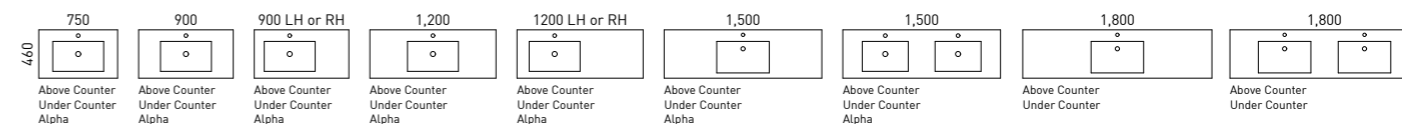

AVAILABILITY CHART | AVAILABLE IN FLOOR STANDING ONLY