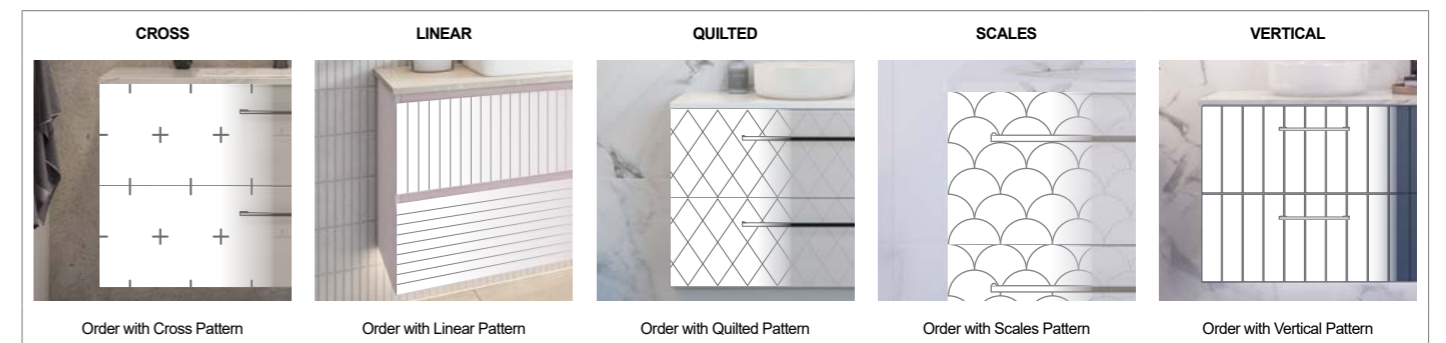

HENLEY 750mm G

WALL HUNG			FLOOR STANDING		
CABINET WITH	SKU	RRP	CABINET WITH	SKU	RRP
20mm SilkSurface Top with White Gloss Above Counter Ceramic Basin	HEN-V-750-C-SSA-W	$2,752	20mm SilkSurface Top with White Gloss Above Counter Ceramic Basin	HEN-V-750-C-SSA-F	$2,906
20mm SilkSurface Top with White Gloss Under Counter Ceramic Basin	HEN-V-750-C-SSU-W	$2,752	20mm SilkSurface Top with White Gloss Under Counter Ceramic Basin	HEN-V-750-C-SSU-F	$2,906
20mm Stone Top with White Gloss Above Counter Ceramic Basin	HEN-V-750-C-STA-W	$2,903	20mm Stone Top with White Gloss Above Counter Ceramic Basin	HEN-V-750-C-STA-F	$3,057
20mm Stone Top with White Gloss Under Counter Ceramic Basin	HEN-V-750-C-STU-W	$3,187	20mm Stone Top with White Gloss Under Counter Ceramic Basin	HEN-V-750-C-STU-F	$3,341
No Top	HEN-VCO-750-C-X-W	$1,860	No Top	HEN-VCO-750-C-X-F	$2,031

NOTE: Vertical routing standard unless specified otherwise