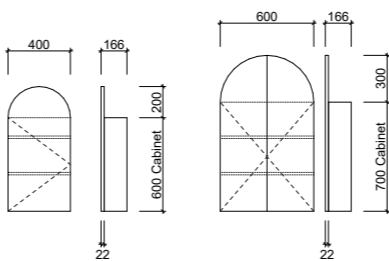

AVAILABILITY CHART

[01.] Church Shaving Cabinet 400mm | CHU-SC-400-S-G | $963 each Classic Oak Cabinet Church Platinum Shaving Cabinet 400mm | CHU-SC-400-S-P | $1,003
[02.] Church Shaving Cabinet 400mm | CHU-SC-400-S-G | $963 each Elegant Oak Cabinet Church Platinum Shaving Cabinet 400mm | CHU-SC-400-S-P | $1,003
[03.] Church Shaving Cabinet 600mm | CHU-SC-600-S-G | $1,052 each White Satin Cabinet Church Platinum Shaving Cabinet 600mm | CHU-SC-600-S-P | $1,106
[Please refer to pricelist pages for all available options.]