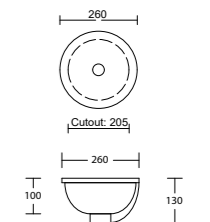

Mini Round Undermount

With overflow to back

WG MRO-BS-255-WG-S