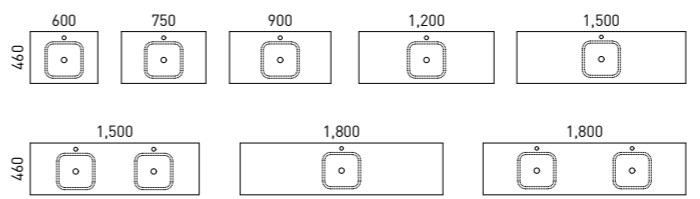

AVAILABILITY CHART | AVAILABLE IN WALL HUNG & FLOOR STANDING

[01.] Delaware Vanity 1800mm | DEL-V-1800-D-LMA-W | $2,821 Tassie Oak Cabinet with Laminate Top and White Gloss Allure Ceramic Basins **[02.] Delaware Vanity 1500mm** | DEL-V-1500-C-LMA-F | $3,081 Tassie Oak Cabinet with Laminate Top and White Gloss Enchant Ceramic Basin **[03.] Delaware Vanity 900mm** | DEL-V-900-C-LMA-W | $1,571 Perugian Walnut Cabinet with Laminate Top and White Gloss Allure Ceramic Basin **[04.] Delaware Vanity 1200mm** | DEL-V-1200-C-LMA-W | $2,099 Prime Oak Cabinet with Laminate Top and White Gloss Myrtle Basin **[Please refer to pricelist pages for all available options.]**

NOTE: Laminate top not available in painted finishes. Standard woodgrain finishes available in matt laminate only on floating top.