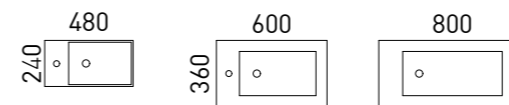

AVAILABILITY CHART | AVAILABLE IN WALL HUNG & FLOOR STANDING

[01.] Frankie Vanity 800mm | FRA-V-800-L-LIB-W | $1,256 White Satin Cabinet and Rural Oak Door with Liberty Ceramic Top **[02.] Frankie Vanity 480mm** | FRA-V-480-L-LIB-W | $854 Emerald Green Cabinet with Liberty Ceramic Top **[03.] Frankie Vanity 480mm** | FRA-V-480-L-LIB-F | $1,019 Pastel Pink Satin Cabinet with Liberty Ceramic Top **[04.] Frankie Vanity 600mm** | FRA-V-600-L-LIB-W | $1,052 Classic Oak Cabinet with Liberty Ceramic Top **[Please refer to pricelist pages for all available options.]**