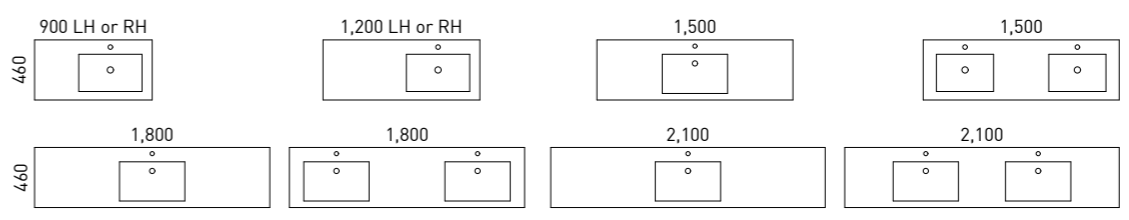

AVAILABILITY CHART | AVAILABLE IN WALL HUNG & FLOOR STANDING

[01.] Marshall Vanity 1500mm | MAR-V-1500-C-SSA-W | $3,494 Tassie Oak Cabinet with Calcutta Snow SilkSurface Top and White Gloss Iconic 500 Ceramic Basin **[02.] Marshall Vanity 1500mm** | MAR-V-1500-D-STA-W | $3,827 Oxidised Beamwood Cabinet with Pure White Stone Top and White Gloss Allure Ceramic Basins **[03.] Marshall Vanity 900mm** | MAR-V-900-R-STA-W | $2,777 White Satin Cabinet with White Attica Stone Top and Diamond White Gloss Ceramic Basin **[04.] Marshall Vanity 1200mm** | MAR-V-1200-R-SSA-W | $2,894 Rural Oak Cabinet with Bianco Pearl SilkSurface Top and White Gloss Myrtle Ceramic Basin **[Please refer to pricelist pages for all available options.]**