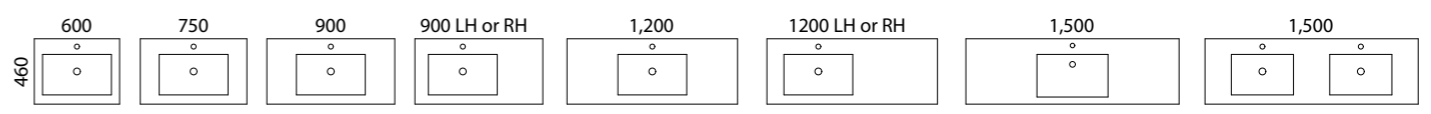

AVAILABILITY CHART | AVAILABLE IN WALL HUNG & FLOOR STANDING

[01.] Indiana Vanity 1200mm | IND-V-1200-C-APH-W | $1,535 Rural Oak Cabinet with Alpha Ceramic Top **[02.] Indiana Vanity 900mm** | IND-V-900-C-APH-F | $1,447 White Satin Cabinet with Alpha Ceramic Top **[03.] Indiana Vanity 1500mm** | IND-V-1500-D-APH-W | $3,341 Perugian Walnut Cabinet with Alpha Ceramic Top **[04.] Indiana Vanity 600mm** | IND-V-600-C-APH-W | $840 Classic Oak Cabinet with Alpha Ceramic Top **[Please refer to pricelist pages for all available options.]**