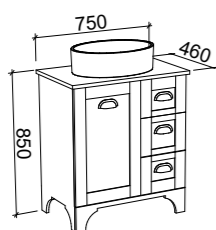

WINDSOR 750mm G

FLOOR STANDING

CABINET WITH	SKU	RRP
Alpha Ceramic Top	WIN-V-750-C-APH-F	$2,232
20mm SilkSurface Top with White Gloss Above Counter Ceramic Basin	WIN-V-750-C-SSA-F	$2,695
20mm SilkSurface Top with White Gloss Under Counter Ceramic Basin (2x doors only)	WIN-V-750-C-SSU-F	$2,695
60mm SilkSurface Freedom Top with White Gloss Above Counter Ceramic Basin	WIN-V-750-C-FRA-F	$2,859
60mm SilkSurface Freedom Top with White Gloss Under Counter Ceramic Basin	WIN-V-750-C-FRU-F	$2,859
20mm Stone Top with White Gloss Above Counter Ceramic Basin	WIN-V-750-C-STA-F	$2,880
20mm Stone Top with White Gloss Under Counter Ceramic Basin (2 doors only)	WIN-V-750-C-STU-F	$3,700
No Top	WIN-VCO-750-C-X-F	$2,117

NOTE: Victoria shaker panel standard unless specified otherwise