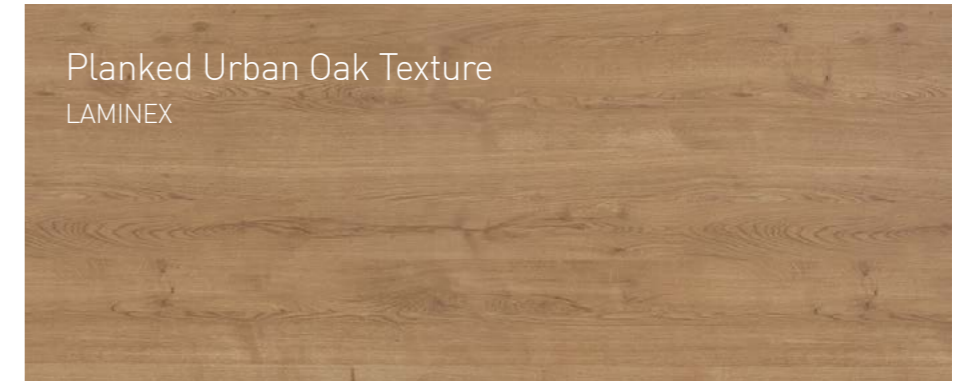

STANDARD WOODGRAIN CABINET COLOUR COLLECTION

Choose any of these colours - at no extra cost! The Melamine woodgrain finishes are ultra durable and add warmth and colour to your bathroom. Some woodgrains have a matt finish while others have a realistic texture. Please make sure you check out actual colour samples before placing your order. Obviously it is impossible to get a perfect reproduction of the real colours in a printed brochure. Colours may be substituted for alternative matching brands.

Woodgrain finishes are not available on shaker routed vanities.

Note for woodgrain cabinets: Due to manufacturing process grain patterns do not line up across panels. Horizontal grain is standard on vanity units. Grain direction may vary for tallboys and shavers.