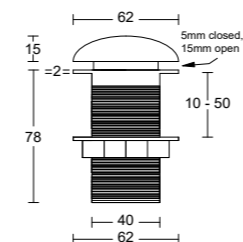

Basin Waste

- WHITE GLOSS WASTE
- WG POP-OPT-WG | $56
- WHITE MATT WASTE
- WM POP-OPT-WM | $56

NOTE: Wastes not included. Ceramic wastes available as separate purchase. White gloss basins included in package price. Matt and coloured basins will incur an additional charge.

WG White Gloss WM White Matt BM Black Matt GM Grey Matt LGM Light Grey Matt PM Pink Matt