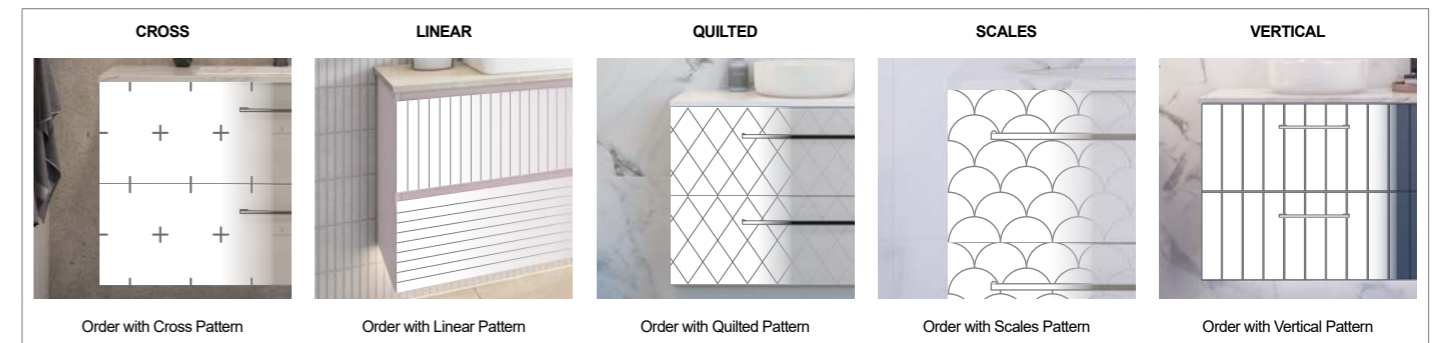

HENLEY 1500mm Single Bowl G

WALL HUNG			FLOOR STANDING		
CABINET WITH	SKU	RRP	CABINET WITH	SKU	RRP
20mm SilkSurface Top with White Gloss Above Counter Ceramic Basin	HEN-V-1500-C-SSA-W	$4,560	20mm SilkSurface Top with White Gloss Above Counter Ceramic Basin	HEN-V-1500-C-SSA-F	$4,806
20mm SilkSurface Top with White Gloss Under Counter Ceramic Basin	HEN-V-1500-C-SSU-W	$4,560	20mm SilkSurface Top with White Gloss Under Counter Ceramic Basin	HEN-V-1500-C-SSU-F	$4,806
20mm Stone Top with White Gloss Above Counter Ceramic Basin	HEN-V-1500-C-STA-W	$4,908	20mm Stone Top with White Gloss Above Counter Ceramic Basin	HEN-V-1500-C-STA-F	$5,154
20mm Stone Top with White Gloss Under Counter Ceramic Basin	HEN-V-1500-C-STU-W	$5,192	20mm Stone Top with White Gloss Under Counter Ceramic Basin	HEN-V-1500-C-STU-F	$5,438
No Top	HEN-VCO-1500-C-X-W	$2,871	No Top	HEN-VCO-1500-C-X-F	$3,116
NOTE: Vertical routing standard unless specified otherwise