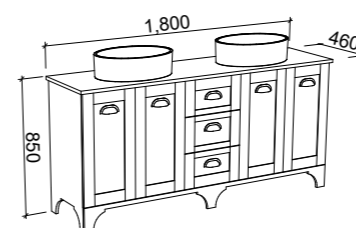

WINDSOR 1800mm Double G

FLOOR STANDING

CABINET WITH	SKU	RRP
20mm SilkSurface Top with White Gloss Above Counter Ceramic Basin	WIN-V-1800-D-SSA-F	$4,323
20mm SilkSurface Top with White Gloss Under Counter Ceramic Basin	WIN-V-1800-D-SSU-F	$4,323
60mm SilkSurface Freedom Top with White Gloss Above Counter Ceramic Basin	WIN-V-1800-D-FRA-F	$4,830
60mm SilkSurface Freedom Top with White Gloss Under Counter Ceramic Basin	WIN-V-1800-D-FRU-F	$4,830
20mm Stone Top with White Gloss Above Counter Ceramic Basin	WIN-V-1800-D-STA-F	$5,652
20mm Stone Top with White Gloss Under Counter Ceramic Basin (2 doors only)	WIN-V-1800-D-STU-F	$7,259
No Top	WIN-VCO-1800-D-X-F	$3,939

NOTE: Victoria shaker panel standard unless specified otherwise