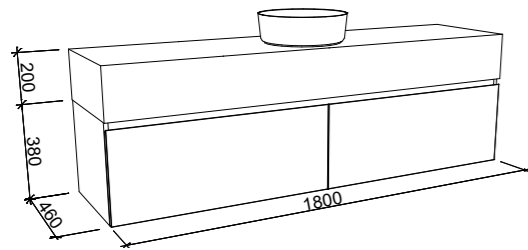

KINGSLEY 1800mm Single Bowl G

WALL HUNG

CABINET WITH	SKU	RRP
Regal Mineral Composite Top	KIN-V-1800-C-REG-W	$4,330
Stadium Mineral Composite Top	KIN-V-1800-C-STD-W	$4,330
20mm SilkSurface Top with Above Counter White Gloss Ceramic Basin	KIN-V-1800-C-SSA-W	$3,138
20mm SilkSurface Top with Under Counter White Gloss Ceramic Basin	KIN-V-1800-C-SSU-W	$3,408
20mm Stone Top with Above Counter White Gloss Ceramic Basin	KIN-V-1800-C-STA-W	$3,638
20mm Stone Top with Under Counter White Gloss Ceramic Basin	KIN-V-1800-C-STU-W	$3,874
200mm SilkSurface Box Top with Above Counter White Gloss Ceramic Basin	KIN-V-1800-C-BXA-W	$4,142
200mm SilkSurface Box Top with Under Counter White Gloss Ceramic Basin	KIN-V-1800-C-BXU-W	$4,142
60mm SilkSurface Freedom Top with Above Counter White Gloss Ceramic Basin	KIN-V-1800-C-FRA-W	$3,611
60mm SilkSurface Freedom Top with Under Counter White Gloss Ceramic Basin	KIN-V-1800-C-FRU-W	$3,847
No Top	KIN-VCO-1800-C-X-W	$1,369