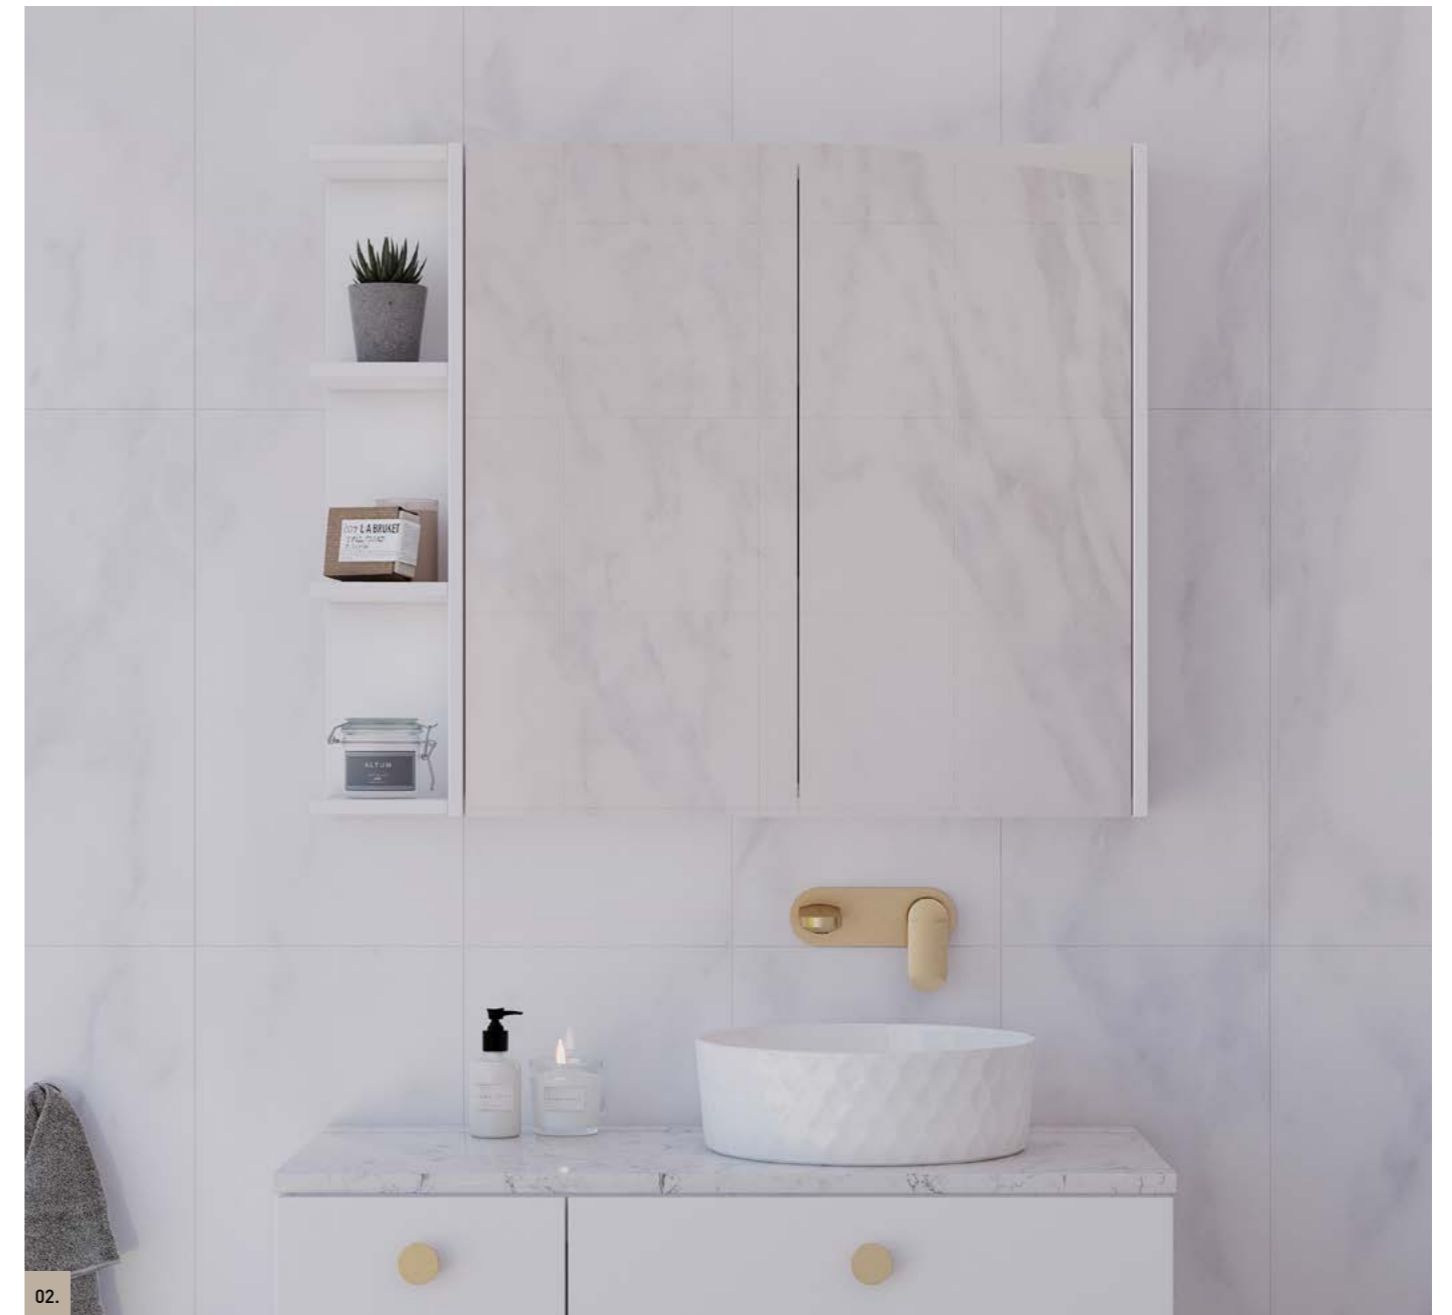

NEW YORK SHAVER

SHAVING CABINETS

01.

FEATURES INCLUDE

- Classic white interior with two adjustable melamine shelves per section
- Upgrade to Platinum option with Luxe Graphite interior and glass internal shelves to match Platinum vanities
- Durable soft-close doors
- Copper free mirror
- On trend exterior display shelves at either end
- Semi-recessed option available on request (note: shelf section not boxed in)
- Optional under cabinet lighting available (additional charges apply)
- Fully reversible (unless ordered with lighting or power point)