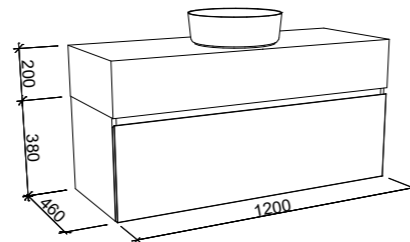

KINGSLEY 1200mm G

WALL HUNG

CABINET WITH	SKU	RRP
Alpha Ceramic Top	KIN-V-1200-C-APH-W	$2,498
Regal Mineral Composite Top	KIN-V-1200-C-REG-W	$2,498
Stadium Mineral Composite Top	KIN-V-1200-C-STD-W	$2,498
Haven Matt Dolomite Top	KIN-V-1200-C-HVN-W	$2,498
Quest Gloss Dolomite Top	KIN-V-1200-C-QUE-W	$2,498
20mm SilkSurface Top with Above Counter White Gloss Ceramic Basin	KIN-V-1200-C-SSA-W	$2,260
20mm SilkSurface Top with Under Counter White Gloss Ceramic Basin	KIN-V-1200-C-SSU-W	$2,529
20mm Stone Top with Above Counter White Gloss Ceramic Basin	KIN-V-1200-C-STA-W	$2,567
20mm Stone Top with Under Counter White Gloss Ceramic Basin	KIN-V-1200-C-STU-W	$2,803
200mm SilkSurface Box Top with Above Counter White Gloss Ceramic Basin	KIN-V-1200-C-BXA-W	$3,446
200mm SilkSurface Box Top with Under Counter White Gloss Ceramic Basin	KIN-V-1200-C-BXU-W	$3,446
60mm SilkSurface Freedom Top with Above Counter White Gloss Ceramic Basin	KIN-V-1200-C-FRA-W	$2,483
60mm SilkSurface Freedom Top with Under Counter White Gloss Ceramic Basin	KIN-V-1200-C-FRU-W	$2,718
No Top	KIN-VCO-1200-C-X-W	$979