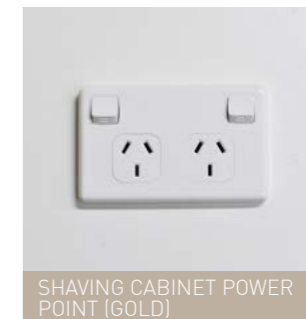

IN-DRAWER POWER POINT

SHAVING CABINET POWER POINT (PLATINUM)

SHAVING CABINET POWER POINT (GOLD)