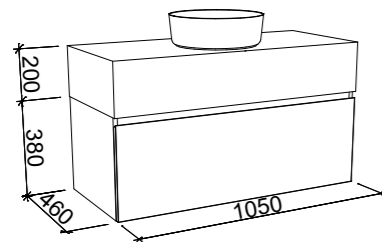

KINGSLEY 1050mm G

WALL HUNG

CABINET WITH	SKU	RRP
Regal Mineral Composite Top	KIN-V-1050-C-REG-W	$2,248
Stadium Mineral Composite Top	KIN-V-1050-C-STD-W	$2,248
20mm SilkSurface Top with Above Counter White Gloss Ceramic Basin	KIN-V-1050-C-SSA-W	$2,148
20mm SilkSurface Top with Under Counter White Gloss Ceramic Basin	KIN-V-1050-C-SSU-W	$2,418
20mm Stone Top with Above Counter White Gloss Ceramic Basin	KIN-V-1050-C-STA-W	$2,420
20mm Stone Top with Under Counter White Gloss Ceramic Basin	KIN-V-1050-C-STU-W	$2,656
200mm SilkSurface Box Top with Above Counter White Gloss Ceramic Basin	KIN-V-1050-C-BXA-W	$2,730
200mm SilkSurface Box Top with Under Counter White Gloss Ceramic Basin	KIN-V-1050-C-BXU-W	$2,730
60mm SilkSurface Freedom Top with Above Counter White Gloss Ceramic Basin	KIN-V-1050-C-FRA-W	$2,341
60mm SilkSurface Freedom Top with Under Counter White Gloss Ceramic Basin	KIN-V-1050-C-FRU-W	$2,577
No Top	KIN-VCO-1050-C-X-W	$880