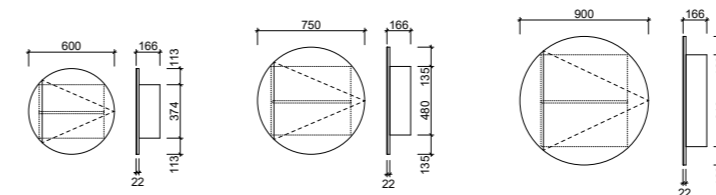

AVAILABILITY CHART

[01.] Havana Shaving Cabinet 750mm | HAV-SC-750-S-G | $950 Havana Platinum Shaving Cabinet 750mm | HAV-SC-750-S-P | $1,019 [02.] Havana Shaving Cabinet 750mm | HAV-SC-750-S-G | $950 Havana Platinum Shaving Cabinet 750mm | HAV-SC-750-S-P | $1,019 [03.] Havana Shaving Cabinet 750mm | HAV-SC-750-S-G | $950 Havana Platinum Shaving Cabinet 750mm | HAV-SC-750-S-P | $1,019 [04.] Havana Shaving Cabinet 900mm | HAV-SC-900-S-G | $1,043 Havana Platinum Shaving Cabinet 900mm | HAV-SC-900-S-P | $1,111 [Please refer to pricelist pages for all available options.]