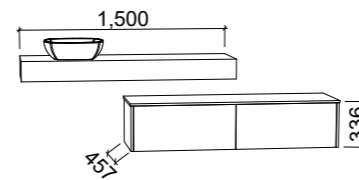

1500mm

CABINET WITH	SKU	RRP
Complete Unit LH Offset Including White Gloss Ceramic Above Counter Basin, Laminate Slab Top and Cabinet	MIL-V-1500-L-LMA-W	$3,850
Complete Unit LH Offset Including White Gloss Ceramic Above Counter Basin, SilkSurface Top and Cabinet	MIL-V-1500-L-SSA-W	$4,232
Wall Hung Cabinet Only LH Offset	MIL-VCO-1500-L-X-W	$1,907
Laminated Slab Top and Basin Only 1500 x 460 x 140 with mounting brackets LH Offset Incl. White Gloss Ceramic Above Counter Basin	BAI-V-1500-L-LMA-W	$2,295
SilkSurface Top and Basin Only 1500 x 460 x 140 with mounting brackets LH Offset Incl. White Gloss Ceramic Above Counter Basin	BAI-V-1500-L-BXA-W	$2,570

NOTE: Right hand offset also available. Order by replacing -L- with -R- in the relevant SKU.