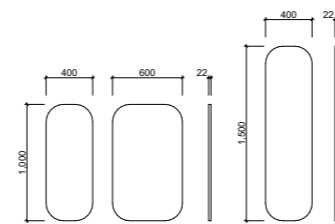

AVAILABILITY CHART

[01.] Jazz Arch Mirror 600mm | JZA-M-600-1000 | $674 each [02.] Jazz Arch Mirror 400mm | JZA-M-400-1000 | $480 [Please refer to pricelist pages for all available options.]