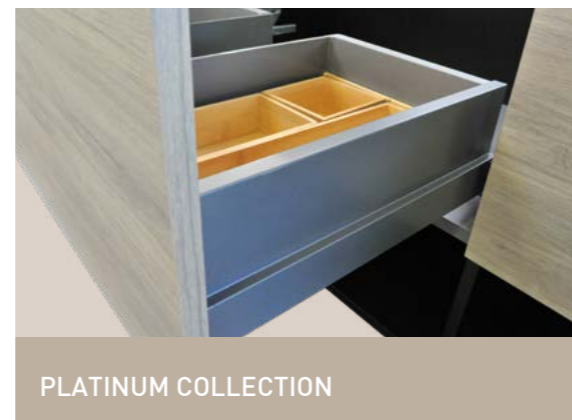

MODULAR ORGANISER SYSTEM

SLOTTED EDGE & STEEL DIVIDERS

Are you the organised sort? You can be now. These modular drawer dividers easily slide into the slotted bamboo to create flexible partitions for all your goodies. They can be used alone, or in conjunction with our bamboo storage trays shown next. The dividers are purchased per drawer and come with either one or two dividers depending on the width of the drawer.

ORGANISER SYSTEM	SKU	$
01. Bamboo Slotted Edge Piece (Nominate length)	BBB-ORG-EDGE	$32
02. Steel Drawer Divider - Straight	STE-ORG-STR	$18
03. Steel Drawer Divider - Bent	STE-ORG-BENT	$21

*Only available on Gold & Platinum drawers. 03. Available in standard depth drawers only.

BAMBOO STORAGE TRAYS

Made with stylish finger jointed corners, these storage trays make your new vanity not only beautiful, but also practical. They are available in four modular sizes that can either be used individually or slipped into our modular drawer divider system. Along with the easy to clean coating, they will make you want to show off your drawers to visitors and friends.

BAMBOO BOXES	SKU	$
01. 100 x 300 Bamboo Box	BBB-ORG-100-300	$35
02. 100 x 200 Bamboo Box	BBB-ORG-100-200	$25
03. 200 x 200 Bamboo Box	BBB-ORG-200-200	$41
04. 100 x 100 Bamboo Box	BBB-ORG-100-100	$18

Keep up to date with the latest design trends on
Timberline Social Media

facebook.com/timberlinebp @timberline.bp