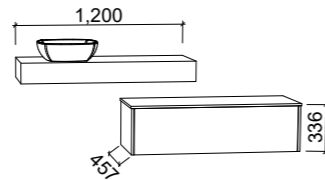

1200mm

CABINET WITH	SKU	RRP
Complete Unit LH Offset Including White Gloss Ceramic Above Counter Basin, Laminate Slab Top and Cabinet	MIL-V-1200-L-LMA-W	$3,465
Complete Unit LH Offset Including White Gloss Ceramic Above Counter Basin, SilkSurface Top and Cabinet	MIL-V-1200-L-SSA-W	$4,003
Wall Hung Cabinet Only LH Offset	MIL-VCO-1200-L-X-W	$1,798
Laminated Slab Top and Basin Only 1200 x 460 x 140 with mounting brackets LH Offset Incl. White Gloss Ceramic Above Counter Basin	BAI-V-1200-L-LMA-W	$1,930
SilkSurface Top and Basin Only 1200 x 460 x 140 with mounting brackets LH Offset Incl. White Gloss Ceramic Above Counter Basin	BAI-V-1200-L-BXA-W	$2,423

NOTE: Right hand offset also available. Order by replacing -L- with -R- in the relevant SKU.

NOTE: Tops not available in painted finishes. Standard woodgrain finishes available in matt laminate only on floating top. Storage cabinet available in all colours with push-to-open as standard. Handles available on request, fingerpull not available. Bailey tops are SilkSurface tops exclusive to Milan vanities.

NOTE: Tops not available in painted finishes. Standard woodgrain finishes available in matt laminate only on floating top. Storage cabinet available in all colours with push-to-open as standard. Handles available on request, fingerpull not available. Bailey tops are SilkSurface tops exclusive to Milan vanities.