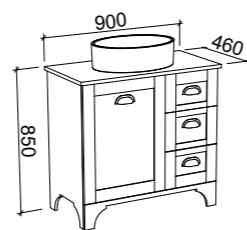

WINDSOR 900mm G

FLOOR STANDING

CABINET WITH	SKU	RRP
Alpha Ceramic Top	WIN-V-900-C-APH-F	$2,588
20mm SilkSurface Top with White Gloss Above Counter Ceramic Basin	WIN-V-900-C-SSA-F	$2,874
20mm SilkSurface Top with White Gloss Under Counter Ceramic Basin Left Hand Offset	WIN-V-900-L-SSU-F	$2,874
60mm SilkSurface Freedom Top with White Gloss Above Counter Ceramic Basin	WIN-V-900-C-FRA-F	$3,109
60mm SilkSurface Freedom Top with White Gloss Under Counter Ceramic Basin	WIN-V-900-C-FRU-F	$3,109
20mm Stone Top with White Gloss Above Counter Ceramic Basin	WIN-V-900-C-STA-F	$2,950
20mm Stone Top with White Gloss Under Counter Ceramic Basin Left Hand Offset	WIN-V-900-L-STU-F	$3,789
No Top	WIN-VCO-900-C-X-F	$2,206

NOTE: Victoria shaker panel standard unless specified otherwise. Undermount basin must be offset. Right hand offset also available. Order by replacing **-L-** with **-R-** in the relevant SKU.