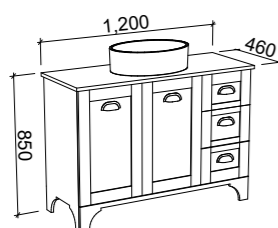

WINDSOR 1200mm G

FLOOR STANDING

CABINET WITH	SKU	RRP
Alpha Ceramic Top	WIN-V-1200-C-APH-F	$3,001
20mm SilkSurface Top with White Gloss Above Counter Ceramic Basin	WIN-V-1200-C-SSA-F	$3,306
20mm SilkSurface Top with White Gloss Under Counter Ceramic Basin	WIN-V-1200-C-SSU-F	$3,306
60mm SilkSurface Freedom Top with White Gloss Above Counter Ceramic Basin	WIN-V-1200-C-FRA-F	$3,559
60mm SilkSurface Freedom Top with White Gloss Under Counter Ceramic Basin	WIN-V-1200-C-FRU-F	$3,559
20mm Stone Top with White Gloss Above Counter Ceramic Basin	WIN-V-1200-C-STA-F	$3,471
20mm Stone Top with White Gloss Under Counter Ceramic Basin (2 doors only)	WIN-V-1200-C-STU-F	$4,304
No Top	WIN-VCO-1200-C-X-F	$2,555

NOTE: Victoria shaker panel standard unless specified otherwise