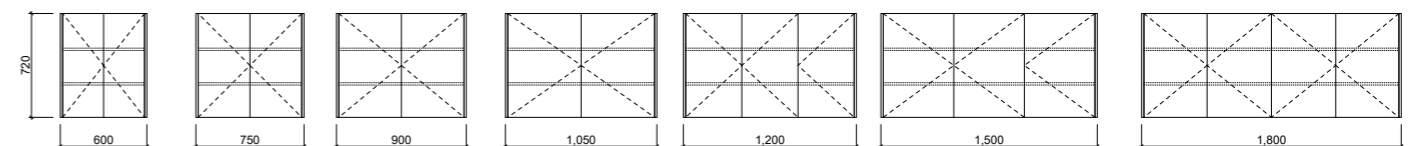

AVAILABILITY CHART

All cabinets 166mm deep.

1. [01.] Denver Shaving Cabinet 1500mm | DEN-SC-1500-S-G | $1,208 Concrete Formwood Cabinet Denver Platinum Shaving Cabinet 1500mm | DEN-SC-1500-S-P | $1,255
   [02.] Denver Shaving Cabinet 1050mm | DEN-SC-1050-S-G | $1,014 White Gloss Cabinet Denver Platinum Shaving Cabinet 1050mm | DEN-SC-1050-S-P | $1,131
   [03.] Denver Shaving Cabinet 900mm | DEN-SC-900-S-G | $815 Antico Oak Woodgrain Cabinet Denver Platinum Shaving Cabinet 900mm | DEN-SC-900-S-P | $933
   [04.] Denver Shaving Cabinet 1200mm | DEN-SC-1200-S-G | $1,084 Tassie Oak Cabinet Denver Platinum Shaving Cabinet 1200mm | DEN-SC-1200-S-P | $1,203 [Please refer to pricelist pages for all available options.]