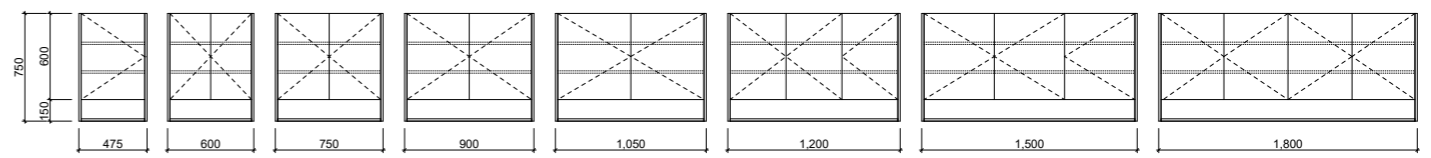

AVAILABILITY CHART

All cabinets 166mm deep. Back panel of shelf will match cabinet colour unless specified otherwise.

- [01.] Sanremo Shaving Cabinet 1200mm | SAN-SC-1200-S-G | $1,251 White Gloss Cabinet Sanremo Platinum Shaving Cabinet 1200mm | SAN-SC-1200-S-P | $1,370
- [02.] Sanremo Shaving Cabinet 900mm | SAN-SC-900-S-G | $1,029 Notaio Walnut Cabinet Sanremo Platinum Shaving Cabinet 900mm | SAN-SC-900-S-P | $1,146 [03.] Sanremo Shaving Cabinet 750mm | SAN-SC-750-S-G | $938 White Gloss Cabinet Sanremo Platinum Shaving Cabinet 750mm | SAN-SC-750-S-P | $1,058
- [04.] Sanremo Shaving Cabinet 1500mm | SAN-SC-1500-S-G | $1,368 White Gloss Cabinet Sanremo Platinum Shaving Cabinet 1500mm | SAN-SC-1500-S-P | $1,487
- [05.] Sanremo Shaving Cabinet 475mm | SAN-SC-475-S-G | $685 each Tassie Oak Cabinet Sanremo Platinum Shaving Cabinet 475mm | SAN-SC-475-S-P | $778 each [Please refer to pricelist pages for all available options.]