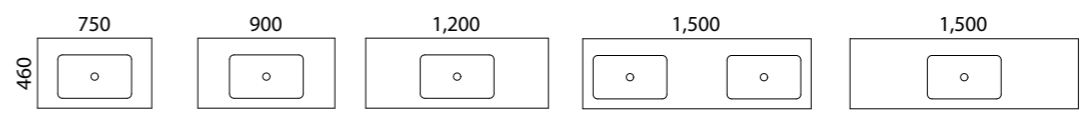

AVAILABILITY CHART | AVAILABLE IN WALL HUNG & FLOOR STANDING

[01.] Rockford Vanity 1500mm | RKF-V-1500-C-HVN-F | $1,882 Olive Satin Cabinet with Haven Matt Dolomite Top **[02.] Rockford Vanity 1500mm** | RKF-V-1500-C-HVN-W | $1,871 Tassie Oak Cabinet with Haven Matt Dolomite Top **[03.] Rockford Vanity 900mm** | RKF-V-900-C-HVN-F | $1,250 White Satin Cabinet with Haven Matt Dolomite Top **[04.] Rockford Vanity 1500mm** | RKF-V-1500-D-QUE-W | $1,913 Notaio Walnut Cabinet with Quest Gloss Dolomite Top **[Please refer to pricelist pages for all available options.]**