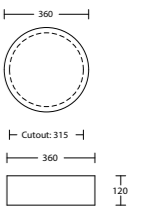

VANITY TOP COLLECTION

With overflow

With overflow

With overflow

With overflow

Offset bowl as standard. Centre bowl available on request.

With overflow

BOX & FREEDOM SILKSURFACE TOPS

Shown with Rectangle Undermount basin.
Available with above counter or undermount basins

Shown with Rectangle Undermount basin.
Available with above counter or undermount basins

CERAMIC UNDERMOUNT BASINS

Allure Undermount

No overflow. Only available with SilkSurface slab top. Offset or wall mounted tapware required.

WG ALLU-BS-360-WG-S

WM ALLU-BS-360-WM-U

Coloured Allure Undermount

No overflow. Only available with SilkSurface slab top. Offset or wall mounted tapware required.

BM ALLU-BS-360-BM-U

LGM ALLU-BS-360-LGM-U

GM ALLU-BS-360-GM-U

PM ALLU-BS-360-PM-U

Mini Rectangle Undermount

With overflow to back

WG MRE-BS-425-WG-S

Mini Round Undermount

With overflow to back

WG MRO-BS-255-WG-S

Oval Undermount

With overflow to front

WG OVL-BS-420-WG-S

Rectangle Undermount

With overflow to back

WG REC-BS-530-WG-S

WG White Gloss

WM White Matt

BM Black Matt

GM Grey Matt

LGM Light Grey Matt

PM Pink Matt