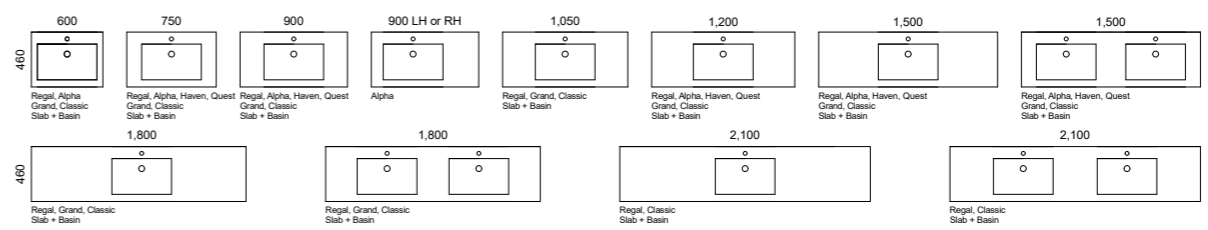

AVAILABILITY CHART | AVAILABLE IN WALL HUNG, FLOOR STANDING & LEGS

1. **[01.] Bargo Vanity 1800mm** | BAR-V-1800-D-SSA-F | $4,470 Light Grey Satin Cabinet with Bianco Pearl SilkSurface Top and White Gloss George Ceramic Basins
   - **[02.] Bargo Vanity 900mm** | BAR-V-900-C-APH-W | $1,873 Estella Oak Cabinet with Alpha Ceramic Top
   - **[03.] Bargo Vanity 750mm** | BAR-V-750-C-APH-W | $1,722 Prime Oak Cabinet with Alpha Ceramic Top
   - **[04.] Bargo Vanity 1500mm** | BAR-V-1500-C-STA-W | $3,901 Tassie Oak Cabinet with Pure White Stone Top and White Gloss Enchant Ceramic Basin
   - **[05.] Bargo Vanity 1200mm** | BAR-V-1200-C-SSA-F | $3,211 White Satin Cabinet with Canvas Mist SilkSurface Top and White Gloss Feather Ceramic Basin
2. **[Please refer to pricelist pages for all available options.]**