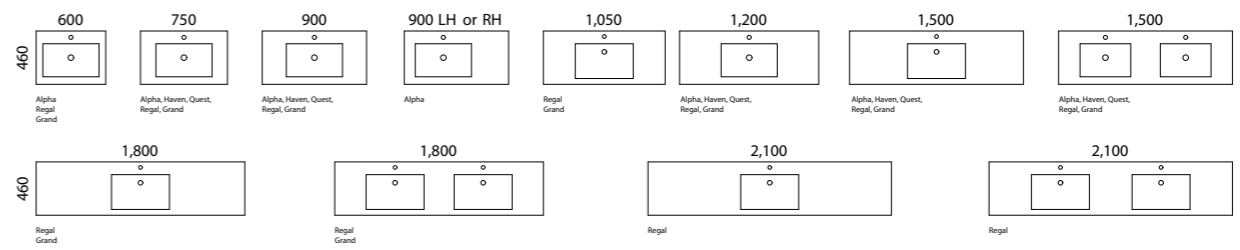

AVAILABILITY CHART | AVAILABLE IN WALL HUNG & FLOOR STANDING

[01.] Carlo Vanity 900mm | CAR-V-900-C-REG-W | $1,824 Antico Oak Cabinet with Regal Mineral Composite Top [02.] Carlo Vanity 1500mm | CAR-V-1500-C-GND-F | $3,588 Estella Oak Cabinet with Grand Mineral Composite Top [03.] Carlo Vanity 900mm | CAR-V-900-L-APH-W | $2,024 White Satin Cabinet with Alpha Left Hand Offset Ceramic Top [04.] Carlo Vanity 1200mm | CAR-V-1200-C-HVN-W | $2,418 White Satin Cabinet with Haven Matt Dolomite Top [Please refer to pricelist pages for all available options.]