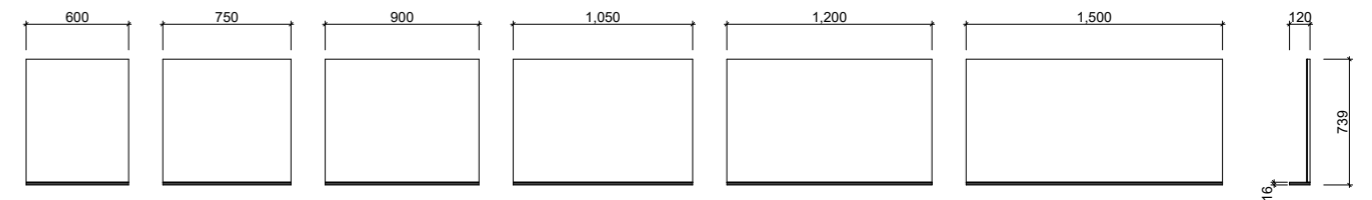

AVAILABILITY CHART

[01.] Essence Mirror 900mm | ESS-M-900-739 | $779 [02.] Essence Mirror 900mm | ESS-M-900-739 | $779 [Please refer to pricelist pages for all available options.]