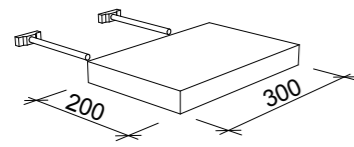

SPLICE FLOATING SHELVES

300mm

SKU	RRP
SPL-S-300	$102