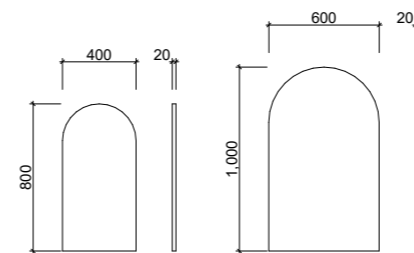

AVAILABILITY CHART

[01.] Church Mirror 400mm | CHU-M-400-800 | $537 [02.] Church Mirror 600mm | CHU-M-600-1000 | $679 [Please refer to pricelist pages for all available options.]