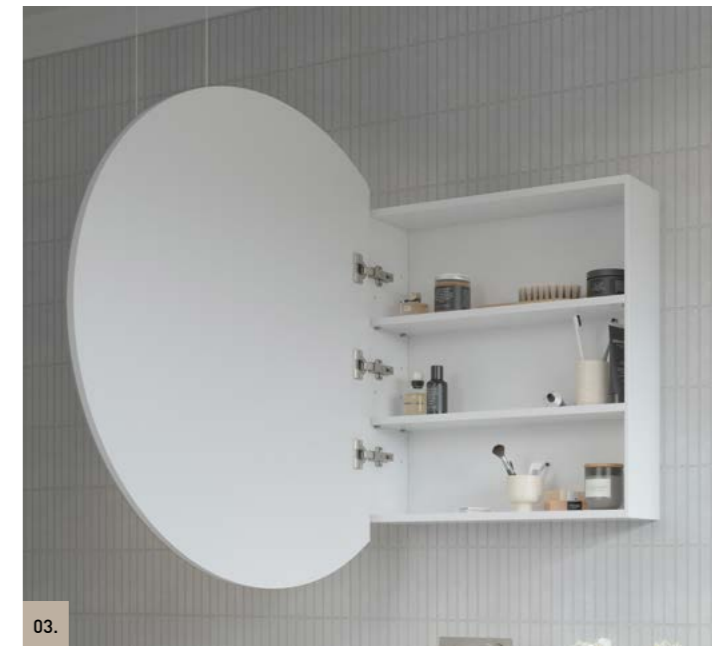

SHAVING CABINETS