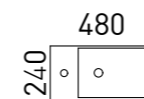

AVAILABILITY CHART | AVAILABLE IN WALL HUNG & FLOOR STANDING

[01.] Lottie Vanity 480mm | LOT-V-480-L-LIB-W | \$763 Notaino Walnut Cabinet with Liberty Ceramic Top [02.] Lottie Vanity 480mm | LOT-V-480-L-LIB-F | \$809 Perugian Walnut Cabinet with Liberty Ceramic Top [Please refer to pricelist pages for all available options.]