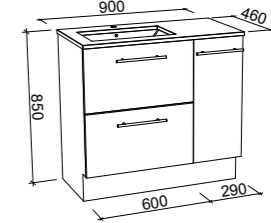

FLOOR STANDING

CABINET WITH	SKU	RRP
20mm SilkSurface Top with White Gloss Above Counter Ceramic Basin Left Hand Offset	MAR-V-900-L-SSA-F	$2,704
20mm SilkSurface Top with White Gloss Under Counter Ceramic Basin Left Hand Offset	MAR-V-900-L-SSU-F	$2,704
20mm Stone Top with White Gloss Above Counter Ceramic Basin Left Hand Offset	MAR-V-900-L-STA-F	$2,861
20mm Stone Top with White Gloss Under Counter Ceramic Basin Left Hand Offset	MAR-V-900-L-STU-F	$3,144
No Top Left Hand Offset	MAR-VCO-900-L-X-F	$1,618

NOTE: Available with offset bowl above drawers only. Right hand offset also available. Order by replacing -L- with -R- in the relevant SKU.