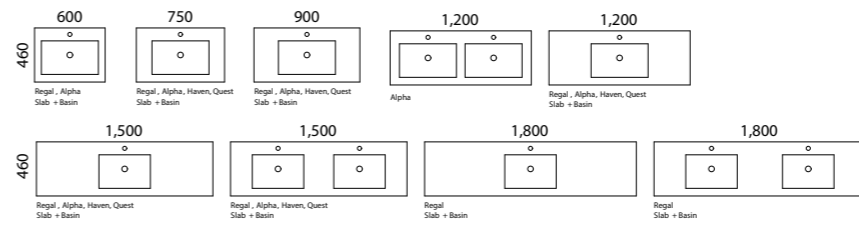

AVAILABILITY CHART | AVAILABLE IN WALL HUNG & FLOOR STANDING

[01.] Kansas Vanity 1500mm | KAN-V-1500-D-QUE-W | $3,390 Black Satin Cabinet with Quest Gloss Double Bowl Top **[02.] Kansas Vanity 1200mm** | KAN-V-1200-C-HVN-W | $2,332 Antico Oak Cabinet with Haven Matt Top **[03.] Kansas Vanity 900mm** | KAN-V-900-C-APH-F | $2,182 Prime Oak Cabinet with Alpha Ceramic Top **[04.] Kansas Vanity 1200mm** | KAN-V-1200-C-STA-W | $3,197 White Satin Cabinet with Alpine Mist Stone Top and White Gloss Allure Ceramic Basin **[05.] Kansas Vanity 900mm** | KAN-V-900-C-STA-W | $2,616 White Satin Cabinet with Pure White Stone Top and White Gloss Feather Ceramic Basin **[Please refer to pricelist pages for all available options.]**