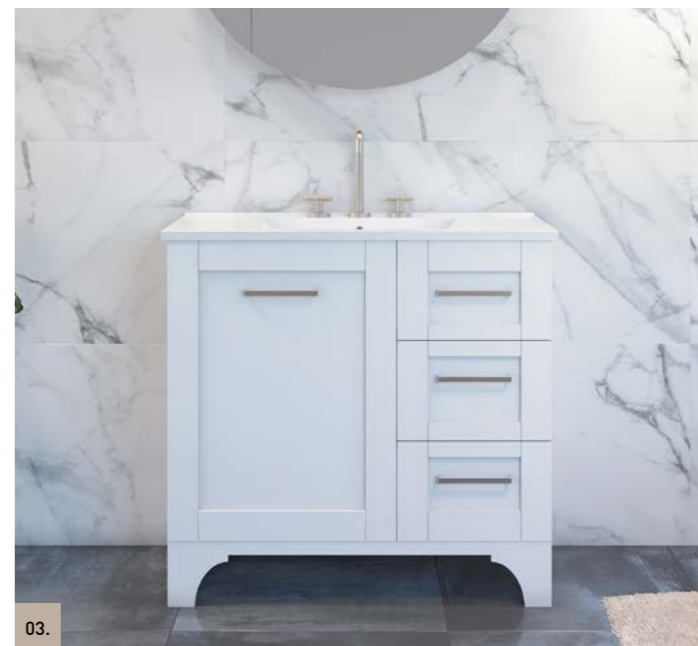

WINDSOR

03.

05.

FEATURES INCLUDE

Gold Inclusions 10 YEAR WARRANTY | EUROPEAN DRAWERS

- Beautiful floor standing vanity with a retro chic style
- Classic white interior with bamboo finger jointed storage organisers
- Available with Retro, Round Knob, Flat Knob, Leather Pull, 138mm D, and 50mm Solid Lip handles
- Soft-close full extension European drawers and soft-close hinges
- Colour match almost any paint colour of your choosing (additional charges may apply)
- Routed front profiles - Victoria, Sussex, Classic and Washboard. Victoria standard unless specified otherwise
- Top options include:
  - Alpha Ceramic top (selected sizes)
  - 20mm SilkSurface or Caesarstone slab top with above or under counter basin/s
  - 60mm SilkSurface Freedom top with above or undermount basin/s

AVAILABILITY CHART | AVAILABLE IN FLOOR STANDING ONLY

[01.] Windsor Vanity 1800mm | WIN-V-1800-D-SSA-F | $4,323 White Satin Cabinet with Carrara SilkSurface Top and White Gloss Radius Ceramic Basins **[02.] Windsor Vanity 750mm** | WIN-V-750-C-FRA-F | $2,859 White Satin Cabinet with Carrara Freedom Top and White Gloss Radius Ceramic Basin **[03.] Windsor Vanity 900mm** | WIN-V-900-C-APH-F | $2,588 White Satin Cabinet with Alpha Ceramic Top **[04.] Windsor Vanity 1500mm** | WIN-V-1500-C-FRA-F | $4,705 Light Grey Cabinet with Arctic White Freedom Top and White Gloss Rome Ceramic Basin **[05.] Windsor Vanity 1200mm** | WIN-V-1200-C-STA-F | $3,471 Black Satin Cabinet with Pure White Stone Top and White Gloss Allure Ceramic Basin **[Please refer to pricelist pages for all available options.]**