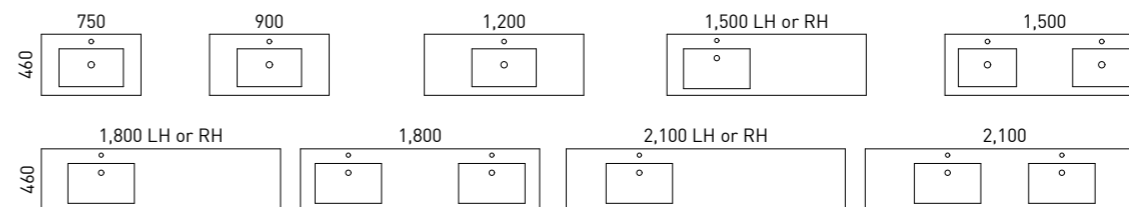

AVAILABILITY CHART | AVAILABLE IN WALL HUNG, FLOOR STANDING & LEGS

[01.] Taylor Vanity 1200mm | TAY-V-1200-C-STA-W | $2,951 Emerald Green Cabinet with Osprey Stone Top and White Gloss Enchant Ceramic Basin **[02.] Taylor Vanity 1500mm** | TAY-V-1500-D-SSA-F | $3,778 Dark Grey Cabinet with Arctic White SilkSurface Top and White Gloss Feather Ceramic Basins **[03.] Taylor Vanity 1800mm** | TAY-V-1800-D-SSA-W | $3,652 Classic Oak Cabinet with Calcutta Snow SilkSurface Top and White Gloss Allure Ceramic Basins **[04.] Taylor Vanity 900mm** | TAY-V-900-C-SSA-W | $2,235 White Painted Wood Cabinet with Arctic White SilkSurface Top and White Gloss Allure Ceramic Basin **[Please refer to pricelist pages for all available options.]**