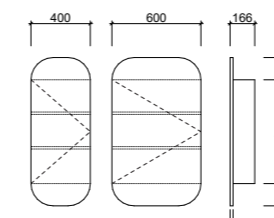

AVAILABILITY CHART

[01.] Jazz Arch Shaving Cabinet 600mm | JZA-SC-600-S-G | $1,100 each Jazz Arch Platinum Shaving Cabinet 600mm | JZA-SC-600-S-P | $1,158 each [02.] Jazz Arch Shaving Cabinet 400mm | JZA-SC-400-S-G | $912 each Jazz Arch Platinum Shaving Cabinet 400mm | JZA-SC-400-S-P | $964 each [03.] Jazz Arch Shaving Cabinet 600mm | JZA-SC-600-S-G | $1,100 each Jazz Arch Platinum Shaving Cabinet 600mm | JZA-SC-600-S-P | $1,158 each [Please refer to pricelist pages for all available options.]