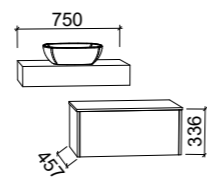

750mm

CABINET WITH	SKU	RRP
Complete Unit Including White Gloss Ceramic Above Counter Basin, Laminate Slab Top and Cabinet	MIL-V-750-C-LMA-W	$2,877
Complete Unit Including White Gloss Ceramic Above Counter Basin, SilkSurface Top and Cabinet	MIL-V-750-C-SSA-W	$2,626
Wall Hung Cabinet Only	MIL-VCO-750-C-X-W	$1,542
Laminated Slab Top and Basin Only 750 x 460 x 140 with mounting brackets Incl. White Gloss Ceramic Above Counter Basin	BAI-V-750-C-LMA-W	$1,585
SilkSurface Top and Basin Only 750 x 460 x 140 with mounting brackets Incl. White Gloss Ceramic Above Counter Basin	BAI-V-750-C-BXA-W	$1,151