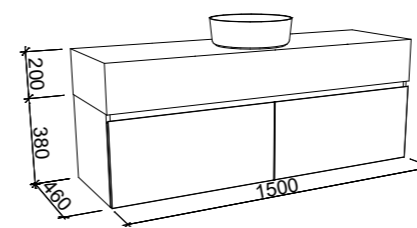

KINGSLEY 1500mm Single Bowl G

WALL HUNG

CABINET WITH	SKU	RRP
Alpha Ceramic Top	KIN-V-1500-C-APH-W	$3,799
Regal Mineral Composite Top	KIN-V-1500-C-REG-W	$3,582
Stadium Mineral Composite Top	KIN-V-1500-C-STD-W	$3,582
Haven Matt Dolomite Top	KIN-V-1500-C-HVN-W	$3,582
Quest Gloss Dolomite Top	KIN-V-1500-C-QUE-W	$3,582
20mm SilkSurface Top with Above Counter White Gloss Ceramic Basin	KIN-V-1500-C-SSA-W	$2,955
20mm SilkSurface Top with Under Counter White Gloss Ceramic Basin	KIN-V-1500-C-SSU-W	$3,225
20mm Stone Top with Above Counter White Gloss Ceramic Basin	KIN-V-1500-C-STA-W	$3,085
20mm Stone Top with Under Counter White Gloss Ceramic Basin	KIN-V-1500-C-STU-W	$3,321
200mm SilkSurface Box Top with Above Counter White Gloss Ceramic Basin	KIN-V-1500-C-BXA-W	$3,866
200mm SilkSurface Box Top with Under Counter White Gloss Ceramic Basin	KIN-V-1500-C-BXU-W	$3,866
60mm SilkSurface Freedom Top with Above Counter White Gloss Ceramic Basin	KIN-V-1500-C-FRA-W	$3,372
60mm SilkSurface Freedom Top with Under Counter White Gloss Ceramic Basin	KIN-V-1500-C-FRU-W	$3,608
No Top	KIN-VCO-1500-C-X-W	$1,274