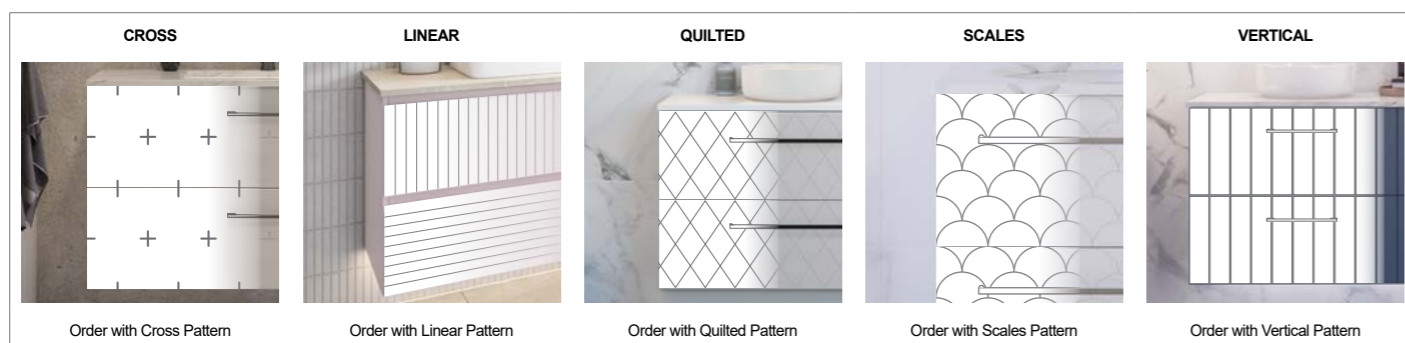

HENLEY 1800mm Single Bowl G

WALL HUNG			FLOOR STANDING		
CABINET WITH	SKU	RRP	CABINET WITH	SKU	RRP
20mm SilkSurface Top with White Gloss Above Counter Ceramic Basin	HEN-V-1800-C-SSA-W	$4,714	20mm SilkSurface Top with White Gloss Above Counter Ceramic Basin	HEN-V-1800-C-SSA-F	$4,974
20mm SilkSurface Top with White Gloss Under Counter Ceramic Basin	HEN-V-1800-C-SSU-W	$4,714	20mm SilkSurface Top with White Gloss Under Counter Ceramic Basin	HEN-V-1800-C-SSU-F	$4,974
20mm Stone Top with White Gloss Above Counter Ceramic Basin	HEN-V-1800-C-STA-W	$5,137	20mm Stone Top with White Gloss Above Counter Ceramic Basin	HEN-V-1800-C-STA-F	$5,397
20mm Stone Top with White Gloss Under Counter Ceramic Basin	HEN-V-1800-C-STU-W	$5,421	20mm Stone Top with White Gloss Under Counter Ceramic Basin	HEN-V-1800-C-STU-F	$5,681
No Top	HEN-VCO-1800-C-X-W	$3,025	No Top	HEN-VCO-1800-C-X-F	$3,286
NOTE: Vertical routing standard unless specified otherwise