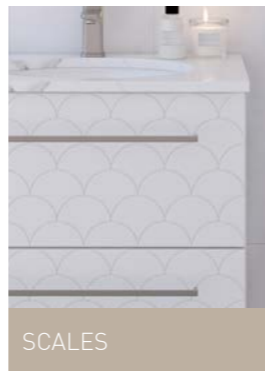

DOOR/DRAWER UPGRADE OPTIONS

CLASSIC

CROSS

LINEAR

QUILTED

SCALES

SUSSEX

VERTICAL