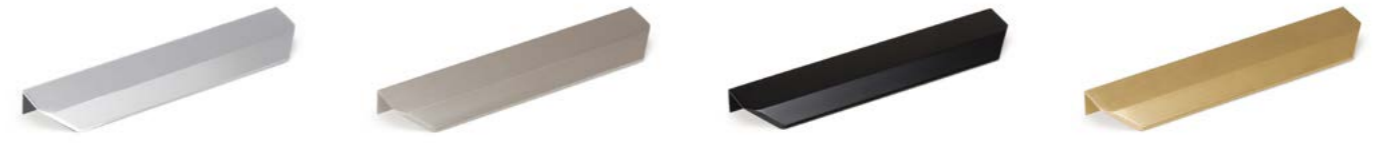

CHROME

BLACK

PEWTER

SATIN GOLD

OVA HANDLE * Attaches to top of drawer/door

AVAILABLE IN 100mm, 200mm & 350mm

CHROME

BRUSHED NICKEL