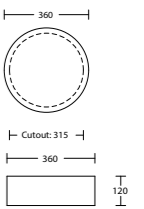

Coloured Allure Undermount

No overflow. Only available with SilkSurface slab top. Offset or wall mounted tapware required.

BM ALLU-BS-360-BM-U

LGM ALLU-BS-360-LGM-U

GM ALLU-BS-360-GM-U

PM ALLU-BS-360-PM-U