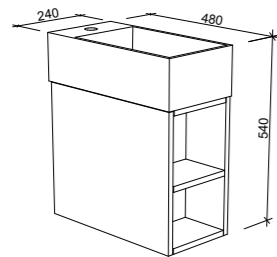

NOTE: Available with offset bowl above drawers only. Right hand offset also available. Order by replacing -L- with -R- in the relevant SKU.

LOTTIE 480mm S

WALL HUNG

CABINET WITH	SKU	RRP
Liberty Ceramic Top Left Hand Offset	LOT-V-480-L-LIB-W	\$763
No Top Left Hand Offset	LOT-VCO-480-L-X-W	\$567