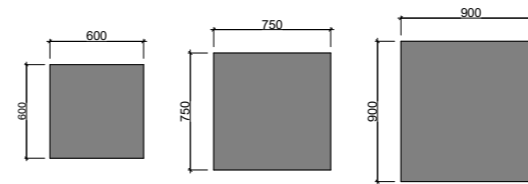

CALIFORNIA AVAILABILITY CHART