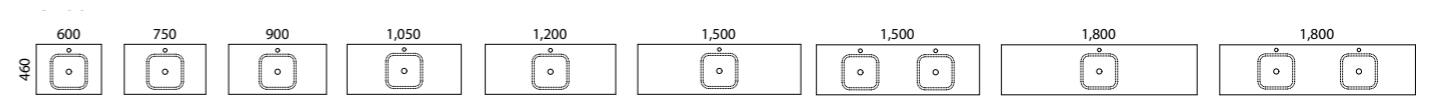

AVAILABILITY CHART | AVAILABLE IN WALL HUNG & FLOOR STANDING

[01.] Oxbow Vanity 1500mm | OXB-V-1500-D-SSA-W | $4,606 Tassie Oak Cabinet with Arctic White SilkSurface Top and White Gloss Radius Ceramic Basins
[02.] Oxbow Vanity 900mm | OXB-V-900-C-SSA-F | $2,903 White Satin Cabinet with Grigio Stone SilkSurface Top and White Gloss Diamond Ceramic Basin [03.] Oxbow Vanity 1200mm | OXB-V-1200-C-SSA-F | $3,270 Classic Oak Cabinet with Star Dust SilkSurface Top and White Gloss Iconic 500 Ceramic Basin [04.] Oxbow Vanity 750mm | OXB-V-750-C-STA-F | $2,715 Planked Urban Oak Cabinet with Frosty Carrina Stone Top and White Gloss Allure Dimple Ceramic Basin [05.] Oxbow Vanity 1500mm | OXB-V-1500-D-SSU-W | $4,606 Light Grey Satin Cabinet with Stratiss SilkSurface Top and White Gloss Allure Undermount Ceramic Basins [Please refer to pricelist pages for all available options.]