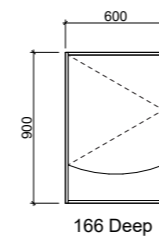

AVAILABILITY CHART

[01.] Pure Bliss Shaving Cabinet 600mm | PBS-SC-600-S-G | $883 Dark Grey Satin Cabinet Pure Bliss Platinum Shaving Cabinet 600mm | PBS-SC-600-S-P | $1,002
[02.] Pure Bliss Shaving Cabinet 600mm | PBS-SC-600-S-G | $883 Light Pistachio Satin Cabinet Pure Bliss Platinum Shaving Cabinet 600mm | PBS-SC-600-S-P | $1,002 [Please refer to pricelist pages for all available options.]