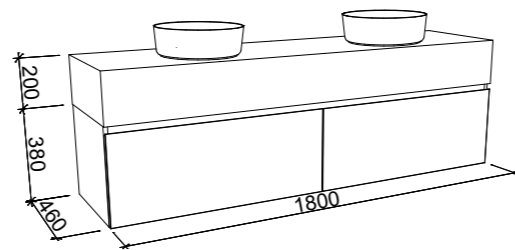

KINGSLEY 1800mm Double Bowl G

WALL HUNG

CABINET WITH	SKU	RRP
Regal Mineral Composite Top	KIN-V-1800-D-REG-W	$4,781
Stadium Mineral Composite Top	KIN-V-1800-D-STD-W	$4,781
20mm SilkSurface Top with Above Counter White Gloss Ceramic Basin	KIN-V-1800-D-SSA-W	$3,394
20mm SilkSurface Top with Under Counter White Gloss Ceramic Basin	KIN-V-1800-D-SSU-W	$3,933
20mm Stone Top with Above Counter White Gloss Ceramic Basin	KIN-V-1800-D-STA-W	$3,894
20mm Stone Top with Under Counter White Gloss Ceramic Basin	KIN-V-1800-D-STU-W	$4,365
200mm SilkSurface Box Top with Above Counter White Gloss Ceramic Basin	KIN-V-1800-D-BXA-W	$4,402
200mm SilkSurface Box Top with Under Counter White Gloss Ceramic Basin	KIN-V-1800-D-BXU-W	$4,402
60mm SilkSurface Freedom Top with Above Counter White Gloss Ceramic Basin	KIN-V-1800-D-FRA-W	$3,867
60mm SilkSurface Freedom Top with Under Counter White Gloss Ceramic Basin	KIN-V-1800-D-FRU-W	$4,338
No Top	KIN-VCO-1800-D-X-W	$1,418