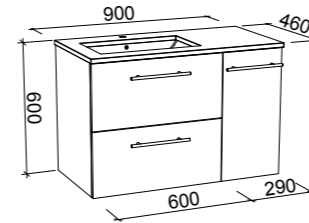

MARSHALL 900mm G

WALL HUNG

CABINET WITH	SKU	RRP
20mm SilkSurface Top with White Gloss Above Counter Ceramic Basin Left Hand Offset	MAR-V-900-L-SSA-W	$2,620
20mm SilkSurface Top with White Gloss Under Counter Ceramic Basin Left Hand Offset	MAR-V-900-L-SSU-W	$2,620
20mm Stone Top with White Gloss Above Counter Ceramic Basin Left Hand Offset	MAR-V-900-L-STA-W	$2,777
20mm Stone Top with White Gloss Under Counter Ceramic Basin Left Hand Offset	MAR-V-900-L-STU-W	$3,060
No Top Left Hand Offset	MAR-VCO-900-L-X-W	$1,527