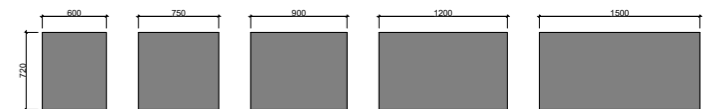

GEORGIA AVAILABILITY CHART

[01.] California Mirror 750mm | CAL-M-750-750 | $508 each [02.] Georgia Mirror 600mm | GEO-M-600-720 | $404 each [Please refer to pricelist pages for all available options.]