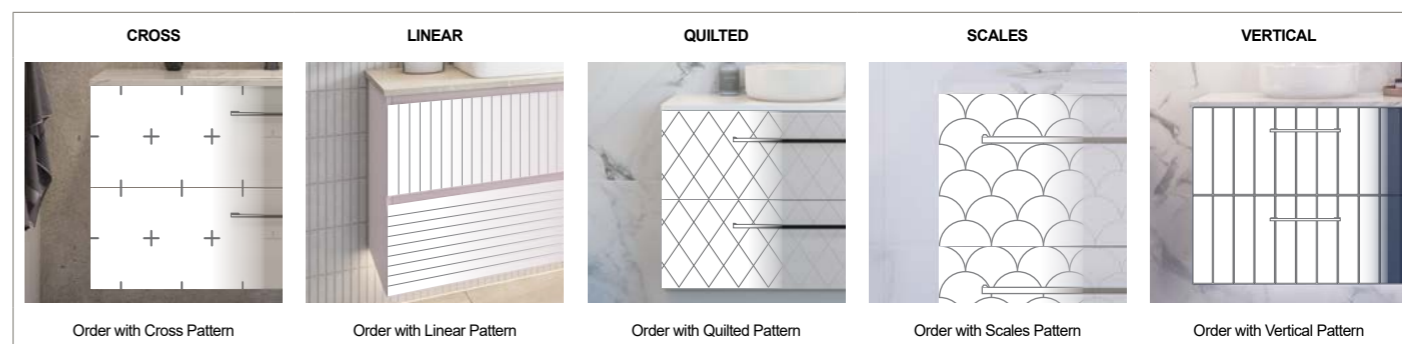

HENLEY 1800mm Single Bowl G

WALL HUNG			FLOOR STANDING		
CABINET WITH	SKU	RRP	CABINET WITH	SKU	RRP
20mm SilkSurface Top with White Gloss Above Counter Ceramic Basin	HEN-V-1800-C-SSA-W	$4,714	20mm SilkSurface Top with White Gloss Above Counter Ceramic Basin	HEN-V-1800-C-SSA-F	$4,974
20mm SilkSurface Top with White Gloss Under Counter Ceramic Basin	HEN-V-1800-C-SSU-W	$4,714	20mm SilkSurface Top with White Gloss Under Counter Ceramic Basin	HEN-V-1800-C-SSU-F	$4,974
20mm Stone Top with White Gloss Above Counter Ceramic Basin	HEN-V-1800-C-STA-W	$5,137	20mm Stone Top with White Gloss Above Counter Ceramic Basin	HEN-V-1800-C-STA-F	$5,397
20mm Stone Top with White Gloss Under Counter Ceramic Basin	HEN-V-1800-C-STU-W	$5,421	20mm Stone Top with White Gloss Under Counter Ceramic Basin	HEN-V-1800-C-STU-F	$5,681
No Top	HEN-VCO-1800-C-X-W	$3,025	No Top	HEN-VCO-1800-C-X-F	$3,286
NOTE: Vertical routing standard unless specified otherwise