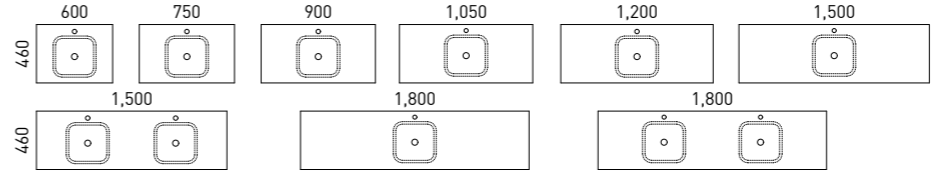

AVAILABILITY CHART | AVAILABLE IN WALL HUNG & FLOOR STANDING

[01.] Henley Vanity 900mm | HEN-V-900-C-SSA-W | $3,075 Pastel Pink Cabinet with Bianco Pearl SilkSurface Top and White Gloss Enchant Ceramic Basin [02.] Henley Vanity 1500mm | HEN-V-1500-D-SSA-W | $5,005 Navy Blue Satin Cabinet with Calcutta Snow SilkSurface Top and White Gloss Allure Ceramic Basins [03.] Henley Vanity 1200mm | HEN-V-1200-C-SSA-W | $3,438 White Satin Cabinet with Canvas Mist SilkSurface Top and White Gloss Enchant Ceramic Basin [Please refer to pricelist pages for all available options.]