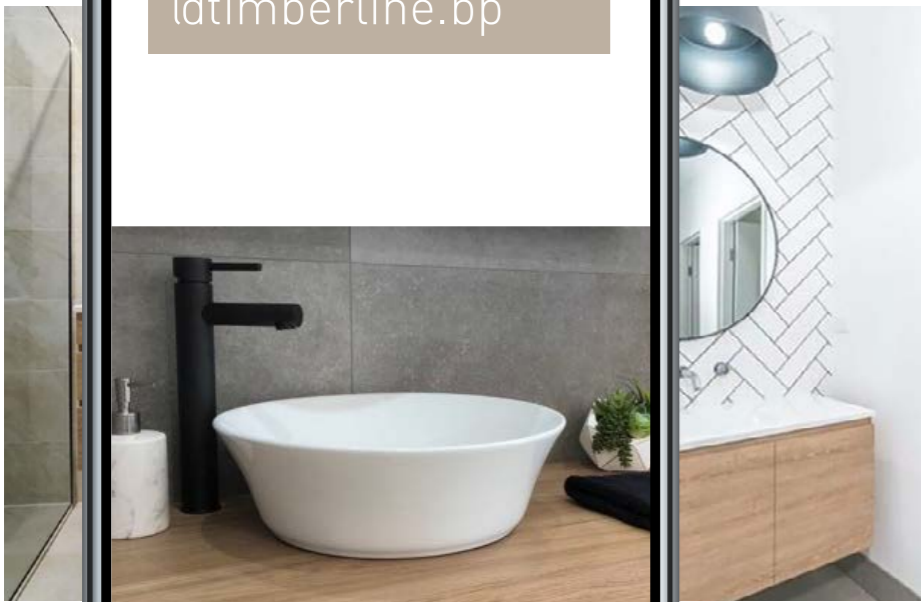

TO BE FEATURED
share your photos using
#timberlinedesign