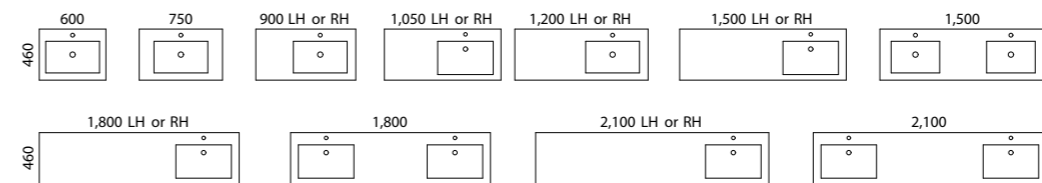

AVAILABILITY CHART | AVAILABLE IN WALL HUNG, FLOOR STANDING & LEGS

[01.] Dakota Vanity 1800mm | DAK-V-1800-D-SSU-W | $6,156 Perugian Walnut Cabinet with Carrara SilkSurface Top and White Gloss Oval Undermount Ceramic Basins
[02.] Dakota Vanity 1200mm | DAK-V-1200-L-SSU-F | $4,461 White Painted Wood Cabinet with Arctic White SilkSurface Top and White Gloss Rectangle Undermount Ceramic Basin
[03.] Dakota Vanity 900mm | DAK-V-900-R-SSU-W | $3,514 Coastal Oak Cabinet with Blanca Granite SilkSurface Top and White Gloss Oval Undermount Ceramic Basin
[Please refer to pricelist pages for all available options.]