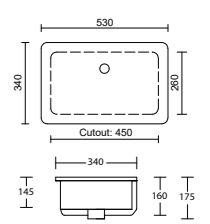

Rectangle Undermount

With overflow to back

WG REC-BS-530-WG-S

WG White Gloss

WM White Matt

BM Black Matt

GM Grey Matt

LGM Light Grey Matt

PM Pink Matt