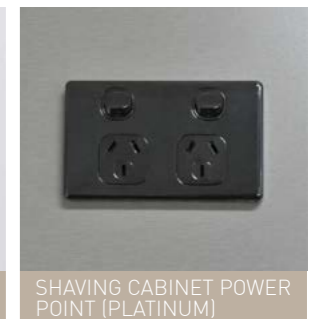

IN-DRAWER POWER POINT

SHAVING CABINET POWER POINT (GOLD)

SHAVING CABINET POWER POINT (PLATINUM)