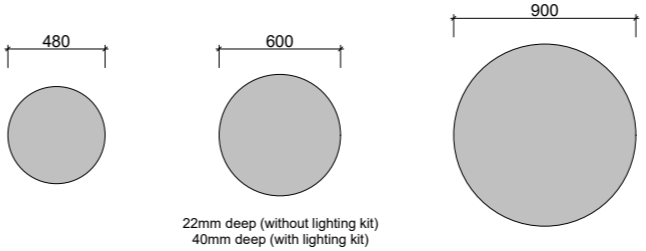

AVAILABILITY CHART

[01.] Oxford Mirror 900mm | OXF-M-900-900 | $874 | Shown with with Mirror Lighting Kit | LED-L-MIRROR | ADD $391 each [02.] Oxford Mirror 600mm | OXF-M-600-600 | $547 | Shown with Mirror Lighting Kit | LED-L-MIRROR | ADD $391 [03.] Oxford Mirror 600mm | OXF-M-600-600 | $547 [04.] Oxford Mirror 480mm | OXF-M-480-480 | $285 each | Shown with Mirror Lighting Kit | LED-L-MIRROR | ADD $391 each [Please refer to pricelist pages for all available options.]