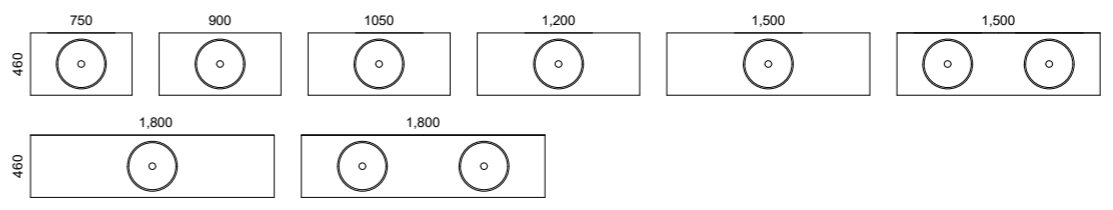

AVAILABILITY CHART | AVAILABLE IN WALL HUNG ONLY

[01.] Kingsley Vanity 1500mm | KIN-V-1500-D-STD-W | $4,083 Florentine Walnut Cabinet with Stadium Mineral Composite Top **[02.] Kingsley Vanity 1800mm** | KIN-V-1800-D-BXU-W | $4,402 White Satin Cabinet with Grigio Stone Box Top and Rectangle Undermount Ceramic Basins **[03.] Kingsley Vanity 750mm** | KIN-V-750-C-HVN-W | $1,843 Boston Oak Cabinet with Haven Matt Dolomite Top **[04.] Kingsley Vanity 1200mm** | KIN-V-1200-C-SSA-W | $2,260 Prime Oak Cabinet with Grigio Stone SilkSurface Top and White Gloss Allure Arrow Basin **[05.] Kingsley Vanity 750mm** | KIN-V-750-C-BXA-W | $1,980 Light Grey Cabinet with Arctic White Box Top and White Gloss Allure Ceramic Basin **[Please refer to pricelist pages for all available options.]**