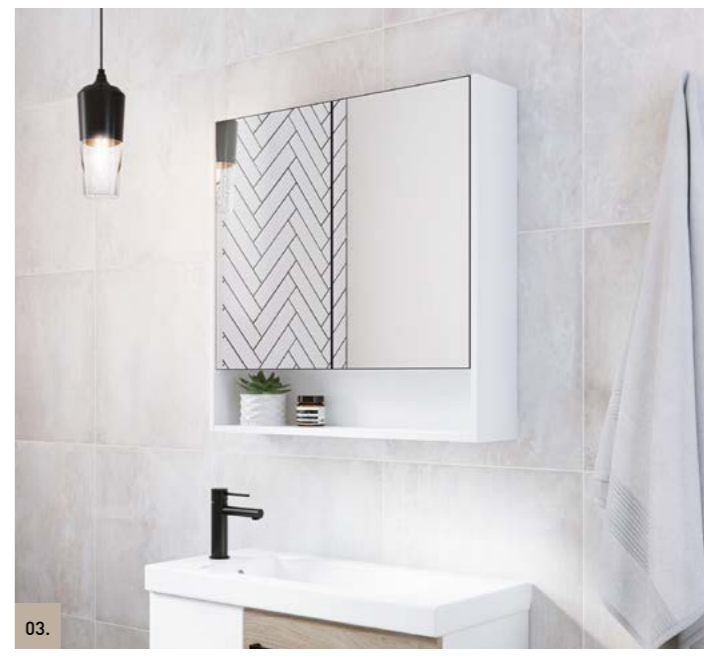

SANREMO SHAVER

SHAVING CABINETS

05.

SHAVING CABINETS

FEATURES INCLUDE

- Classic white interior with two adjustable melamine shelves per section
- Upgrade to Platinum option with Luxe Graphite interior and glass internal shelves to match Platinum vanities
- Durable soft-close doors
- Able to be semi or fully recessed
- Copper free mirror
- Functional open display shelf
- Optional in shelf lighting available (additional charges apply)

AVAILABILITY CHART

All cabinets 166mm deep. Back panel of shelf will match cabinet colour unless specified otherwise.

- [01.] Sanremo Shaving Cabinet 1200mm | SAN-SC-1200-S-G | $1,251 White Gloss Cabinet Sanremo Platinum Shaving Cabinet 1200mm | SAN-SC-1200-S-P | $1,370
- [02.] Sanremo Shaving Cabinet 900mm | SAN-SC-900-S-G | $1,029 Notaio Walnut Cabinet Sanremo Platinum Shaving Cabinet 900mm | SAN-SC-900-S-P | $1,146 [03.] Sanremo Shaving Cabinet 750mm | SAN-SC-750-S-G | $938 White Gloss Cabinet Sanremo Platinum Shaving Cabinet 750mm | SAN-SC-750-S-P | $1,058
- [04.] Sanremo Shaving Cabinet 1500mm | SAN-SC-1500-S-G | $1,368 White Gloss Cabinet Sanremo Platinum Shaving Cabinet 1500mm | SAN-SC-1500-S-P | $1,487
- [05.] Sanremo Shaving Cabinet 475mm | SAN-SC-475-S-G | $685 each Tassie Oak Cabinet Sanremo Platinum Shaving Cabinet 475mm | SAN-SC-475-S-P | $778 each [Please refer to pricelist pages for all available options.]