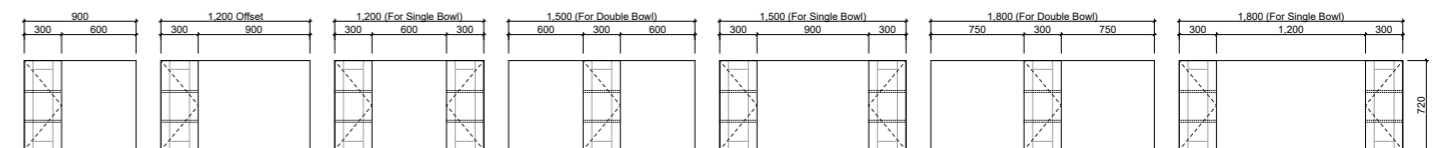

AVAILABILITY CHART

All cabinets 166mm deep.

1. [01.] Victoria Shaving Cabinet 1800mm | VIC-SC-1800-D-G | $1,571 White Satin Cabinet **Victoria Shaving Cabinet Platinum 1800mm** | VIC-SC-1800-D-P | $1,609
   [02.] Victoria Shaving Cabinet 1500mm | VIC-SC-1500-S-G | $1,594 White Satin Cabinet **Victoria Shaving Cabinet Platinum 1500mm** | VIC-SC-1500-S-P | $1,656
   [03.] Victoria Shaving Cabinet 1200mm | VIC-SC-1200-S-G | $1,406 Black Satin Cabinet **Victoria Shaving Cabinet Platinum 1200mm** | VIC-SC-1200-S-P | $1,442
   [04.] Victoria Shaving Cabinet 900mm | VIC-SC-900-S-G | $1,129 White Satin Cabinet **Victoria Shaving Cabinet Platinum 900mm** | VIC-SC-900-S-P | $1,164 [05.] **Victoria Shaving Cabinet 1800mm** | VIC-SC-1800-D-G | $1,571 White Satin Cabinet **Victoria Shaving Cabinet Platinum 1800mm** | VIC-SC-1800-D-P | $1,609 [Please refer to pricelist pages for all available options.]