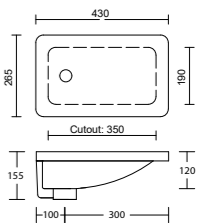

Mini Rectangle Undermount

With overflow to back

WG MRE-BS-425-WG-S