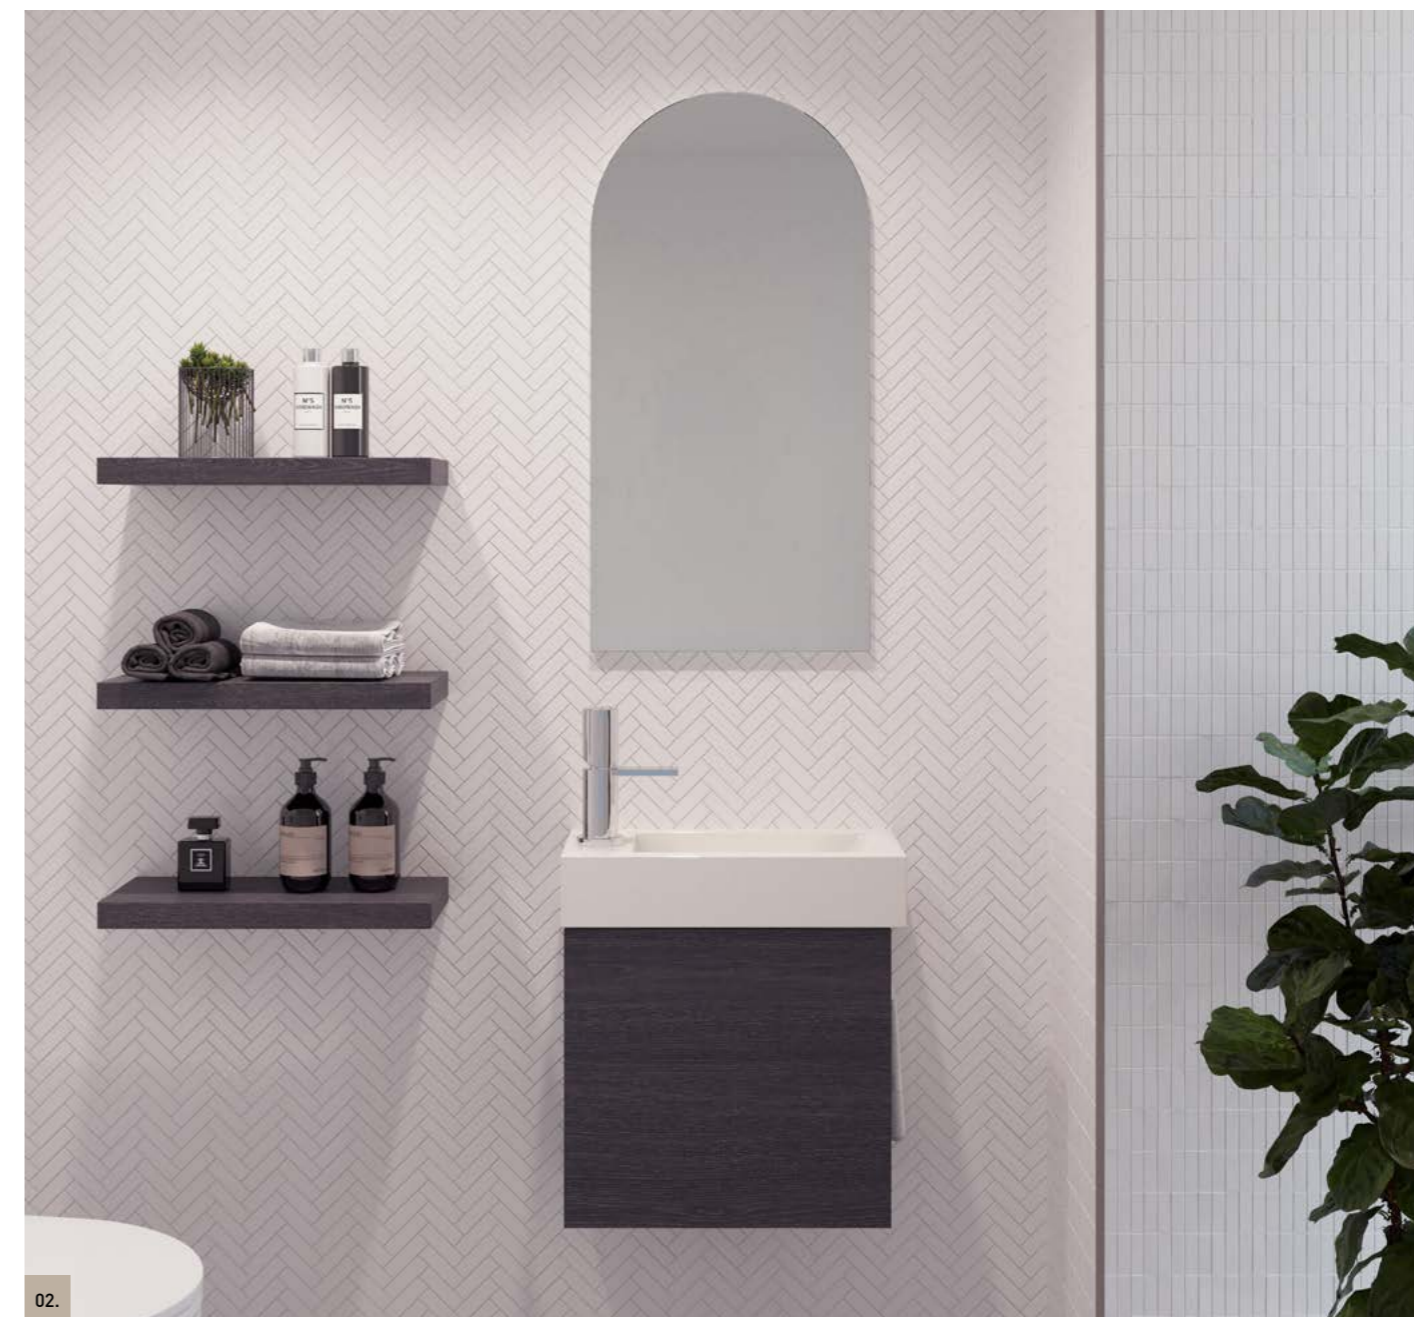

THEO

01.

FEATURES INCLUDE

Silver Inclusions 5 YEAR WARRANTY

- Classic white interior
- Soft-close door
- Side open fingerpull as standard
- Pair with a tall mirror to give the appearance of more space!
- Fully reversible top (left hand or right hand taphole)
- Chrome or black matt towel rail (opposite to hinge side. Please specify towel rail side on ordering)
- Top options include:
 - Opal Mineral Composite top