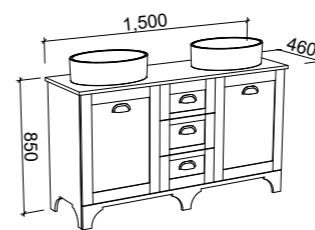

WINDSOR 1500mm Double G

FLOOR STANDING

CABINET WITH	SKU	RRP
Alpha Ceramic Top	WIN-V-1500-D-APH-F	$3,496
20mm SilkSurface Top with White Gloss Above Counter Ceramic Basin	WIN-V-1500-D-SSA-F	$4,132
20mm SilkSurface Top with White Gloss Under Counter Ceramic Basin	WIN-V-1500-D-SSU-F	$4,132
60mm SilkSurface Freedom Top with White Gloss Above Counter Ceramic Basin	WIN-V-1500-D-FRA-F	$4,587
60mm SilkSurface Freedom Top with White Gloss Under Counter Ceramic Basin	WIN-V-1500-D-FRU-F	$4,587
20mm Stone Top with White Gloss Above Counter Ceramic Basin	WIN-V-1500-D-STA-F	$5,074
20mm Stone Top with White Gloss Under Counter Ceramic Basin (2 doors only)	WIN-V-1500-D-STU-F	$6,216
No Top	WIN-VCO-1500-D-X-F	$3,082

NOTE: Victoria shaker panel standard unless specified otherwise