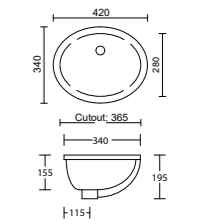

Oval Undermount

With overflow to front

WG OVL-BS-420-WG-S