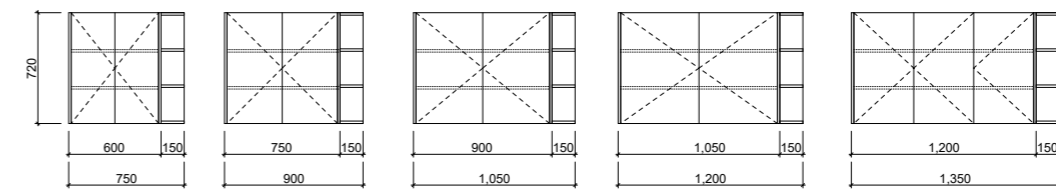

02.

SHAVING CABINETS

AVAILABILITY CHART

All cabinets 166mm deep. Usable as left- or right-hand shelves.

[01.] New York Shaving Cabinet 1050mm | NEW-SC-1050-S-G | \$1,031 White Gloss Cabinet New York Platinum Shaving Cabinet 1050mm | NEW-SC-1050-S-P | \$1,149
 [02.] New York Shaving Cabinet 900mm | NEW-SC-900-S-G | \$959 White Satin Cabinet New York Platinum Shaving Cabinet 900mm | NEW-SC-900-S-P | \$1,077 [Please refer to pricelist pages for all available options.]