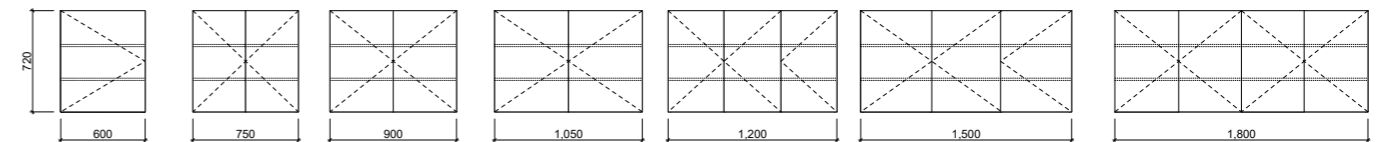

AVAILABILITY CHART

All cabinets 166mm deep. 1500mm available with 3 or 4 doors.

1. [01.] Tennessee Shaving Cabinet 900mm | TEN-SC-900-S-G | $815 Estella Oak Cabinet Tennessee Platinum Shaving Cabinet 900mm | TEN-SC-900-S-P | $933
   [02.] Tennessee Shaving Cabinet 1200mm | TEN-SC-1200-S-G | $1,084 Prime Oak Cabinet Tennessee Platinum Shaving Cabinet 1200mm | TEN-SC-1200-S-P | $1,203
   [03.] Tennessee Shaving Cabinet 750mm | TEN-SC-750-S-G | $759 White Satin Cabinet Tennessee Platinum Shaving Cabinet 750mm | TEN-SC-750-S-P | $878
   [04.] Tennessee Shaving Cabinet 1800mm | TEN-SC-1800-4-G | $1,449 White Gloss Cabinet Tennessee Platinum Shaving Cabinet 1800mm | TEN-SC-1800-4-P | $1,568
   [Please refer to pricelist pages for all available options.]