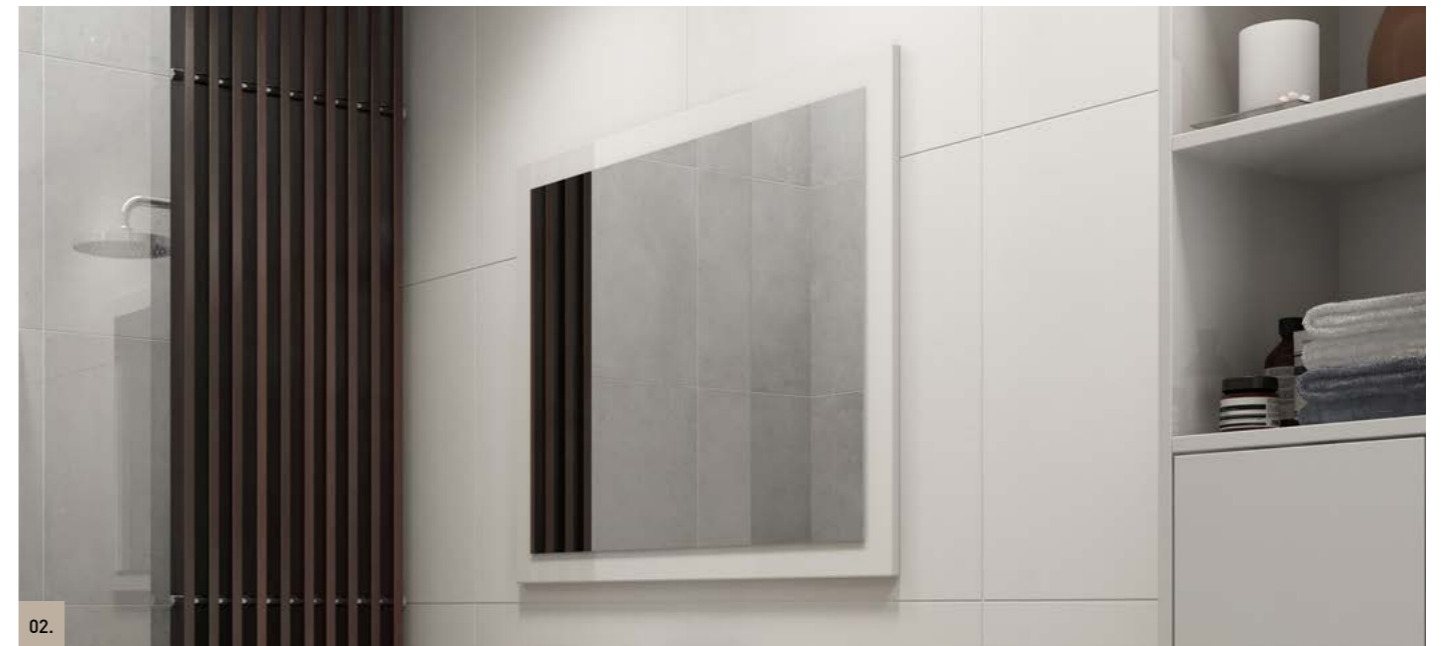

MIAMI MIRROR

MIRRORS

01.

FEATURES INCLUDE

- Styled to match your vanity with a pop of colour in the border surround
- Copper free mirror
- Available in all standard colour options and a range of sizes
- Easy split batten mounting system
- Available in vertical hung on request (additional charges apply)