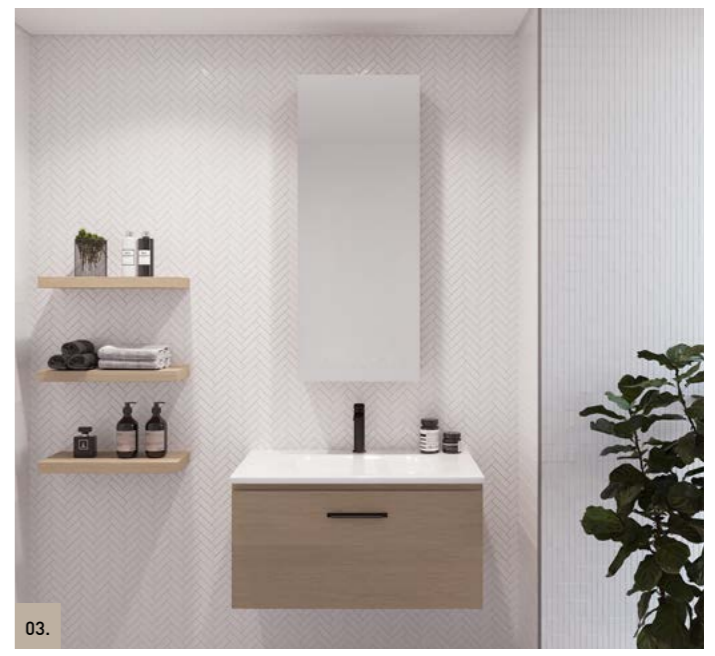

KINGSLEY

05.

FEATURES INCLUDE

Gold Inclusions 10 YEAR WARRANTY | EUROPEAN DRAWERS

- Classic white interior with bamboo finger jointed storage organisers
- Soft-close full extension European drawers
- Top options include:
  - 20mm Integrated Tops; Alpha Ceramic (selected sizes), Regal Mineral Composite, Stadium Mineral Composite, Haven Matt Dolomite (selected sizes) & Quest Gloss Dolomite (selected sizes)
  - 20mm SilkSurface or Caesarstone Top with above or under counter ceramic basin/s
  - 60mm SilkSurface Freedom Top with above or under counter ceramic basin/s
  - 200mm SilkSurface Box Top with above or under counter ceramic basin/s

AVAILABILITY CHART | AVAILABLE IN WALL HUNG ONLY

[01.] Kingsley Vanity 1500mm | KIN-V-1500-D-STD-W | $4,083 Florentine Walnut Cabinet with Stadium Mineral Composite Top **[02.] Kingsley Vanity 1800mm** | KIN-V-1800-D-BXU-W | $4,402 White Satin Cabinet with Grigio Stone Box Top and Rectangle Undermount Ceramic Basins **[03.] Kingsley Vanity 750mm** | KIN-V-750-C-HVN-W | $1,843 Boston Oak Cabinet with Haven Matt Dolomite Top **[04.] Kingsley Vanity 1200mm** | KIN-V-1200-C-SSA-W | $2,260 Prime Oak Cabinet with Grigio Stone SilkSurface Top and White Gloss Allure Arrow Basin **[05.] Kingsley Vanity 750mm** | KIN-V-750-C-BXA-W | $1,980 Light Grey Cabinet with Arctic White Box Top and White Gloss Allure Ceramic Basin **[Please refer to pricelist pages for all available options.]**