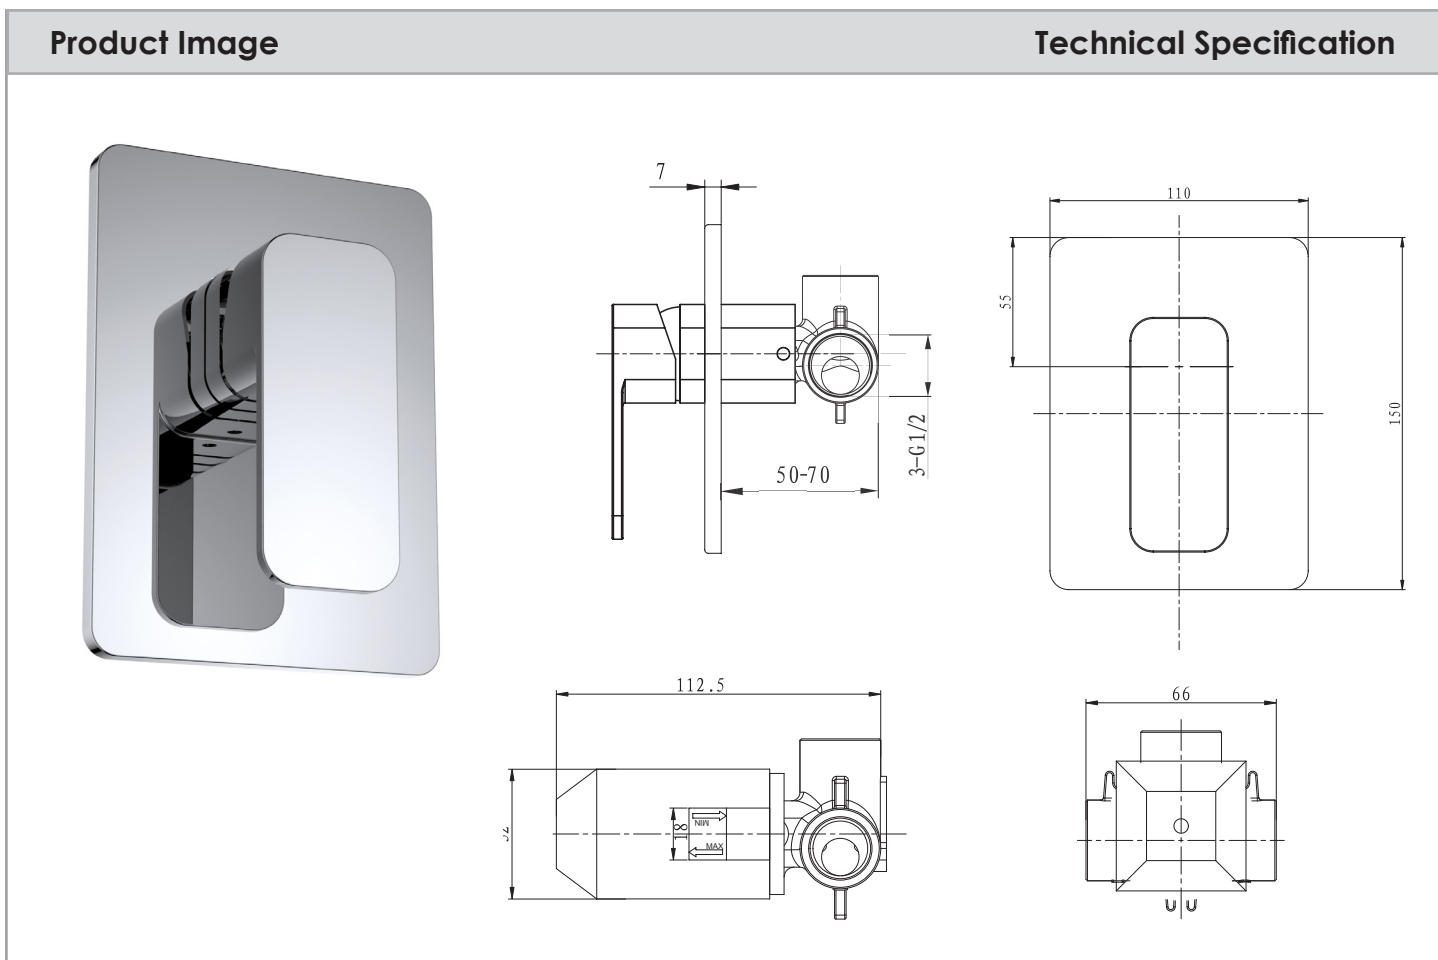

KUBIC SHOWER MIXER

Description	
Kubic Shower Mixer	
SM326637	Kubic Shower Trim
SM320137	Universal Soft Square Shower Body

Additional Information
<ul style="list-style-type: none"> • 35mm European Ceramic Cartridge • 20mm In-Wall Depth Adjustment • Soft Square trim plate 110 x 150mm • 15 Year Replacement Warranty*