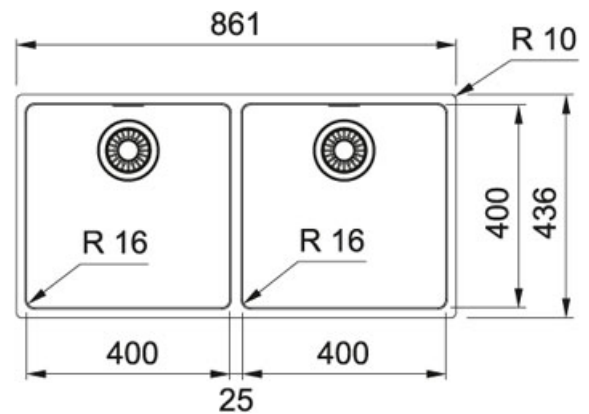

Maris Stainless Steel | 127.0525.283

FAMILY : Sinks | SERIE : Maris | MODEL : MRX 220-40-40 | FINISH : Stainless Steel | INSTALLATION TYPE : Flushmount |
INSTALLATION TYPE : Slim-Top

TECHNICAL DATA

Length overall	861.00 mm
Width overall	436.00 mm
Length of large bowl	400.00 mm
Width of large bowl	400.00 mm
Depth of large bowl	180.00 mm
Length of small bowl	400.00 mm
Width of small bowl	400.00 mm
Depth of small bowl	180.00 mm
Cabinet Size	90
Cut-Out	SEE-INSTRUCTION-MANUAL

FEATURES

- Edge profile flushmount