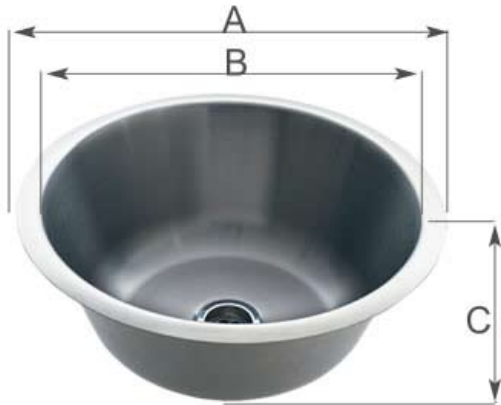

LAUNDRY COLLECTION

Circo by Everhard Multi-Purpose Sink

	Capacity	A Overall Dia	B Internal Dia	C Depth	Waste Pipe DN	Weight
Part No. 70088 <i>Wash Basin</i>	6 Litres	300mm	270mm	120mm	40mm	1kg
Part No. 70086 <i>Wash Basin</i>	9 Litres	345mm	310mm	137mm	50mm	1kg
Part No. 70084 <i>Wash Basin Wet Bar</i>	15 Litres	400mm	350mm	154mm	50mm	1kg
Part No. 70082 <i>Wet Bar Kitchen Laundry</i>	23 Litres	470mm	430mm	213mm	50mm	1.5kg
Part No. 70080 <i>Wet Bar Kitchen Laundry</i>	36 Litres	515mm	475mm	280mm	50mm	2kg

IMAGE

CODE

PRODUCT DESCRIPTION

 70080
 70082
 70084
 70086
 70088

 Circo 36L Multi-purpose sink
 Circo 23L Multi-purpose sink
 Circo 15L Multi-purpose sink
 Circo 9L Multi-purpose sink
 Circo 6L Multi-purpose sink

 Bowl:
 Litres:
 Waste:
 Guarantee:

 Accessories:

 304 stainless steel round sink
 Refer to above
 Stainless steel waste and plug
 25 Years