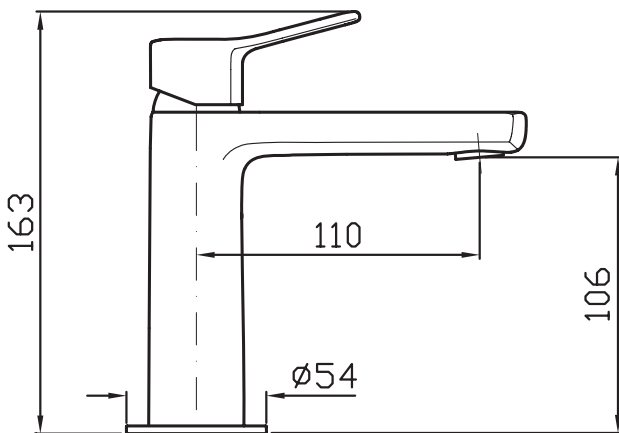

Brim Basin Mixer

ZBR381

WELS: 6 stars

Litres/minute: 4.5L

WELS License/Reg. No: 0023 / T33551

Finishes available: Chrome, Matte Black and Brushed Nickel

Reassuring and essential, the brand new Brim collection designed by Ludovica + Roberto Palomba stands out for its compact design that uses a single lexicon to elaborate two different shapes: the circle and the square. Carefully designed & cross-cutting, Brim is a high quality product that summarises all the design and production capacity of the Zucchetti brand.

Spout projection of 110mm.

AWARDS: Winner of the Red Dot Award - Product Design 2019

*Conditions apply.