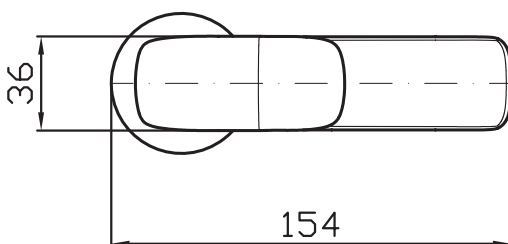

Brim Basin Mixer

ZBR381

WELS: 6 stars

Litres/minute: 4.5L

WELS License/Reg. No: 0023 / T33551

Finishes available: Chrome, Matte Black and Brushed Nickel

Reassuring and essential, the brand new Brim collection designed by Ludovica + Roberto Palomba stands out for its compact design that uses a single lexicon to elaborate two different shapes: the circle and the square. Carefully designed & cross-cutting, Brim is a high quality product that summarises all the design and production capacity of the Zucchetti brand.

Spout projection of 110mm.

AWARDS: Winner of the Red Dot Award - Product Design 2019

*Conditions apply.