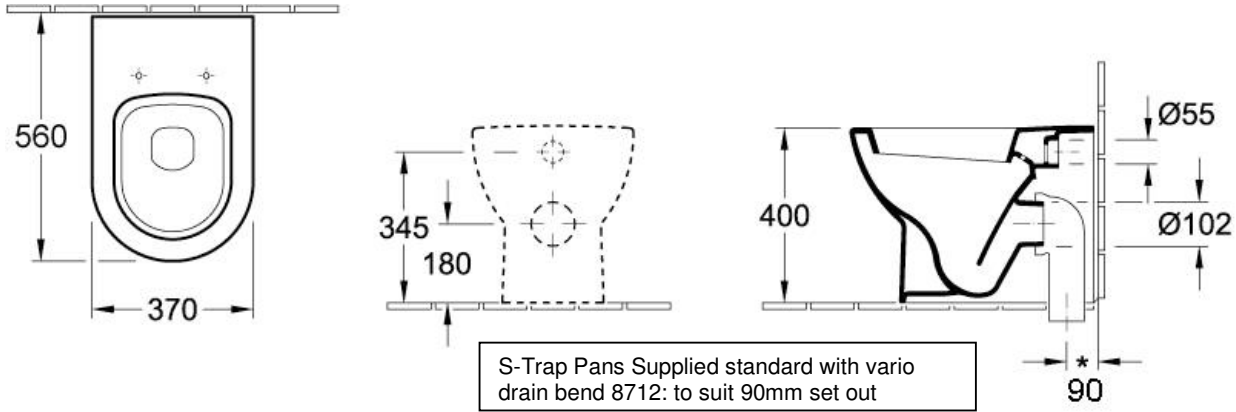

Villeroy & Boch

1748

Subway Wall-Face Pan

Suitable for a 3 or 4 star flushing System

TECHNICAL SPECIFICATIONS

For use with Concealed Cistern

(Ask about Grohe In-Wall flushing systems)

- PRODUCT NO: **66070101CB**, Subway Wall-Face Pan S-Trap for 90mm Set Out, Includes Seat
 - PRODUCT NO: **66071001CB**, Subway Wall-Face Pan P-Trap, Includes Seat
 - PRODUCT NO: **660701R1CB**, Subway Wall-Face Pan S-Trap for 90mm Set Out, Includes Seat with
 - PRODUCT NO: **660710R1CB**, Subway Wall-Face Pan P-Trap, Includes Seat with
 - PRODUCT NO: **66070101SCCB**, Subway Wall-Face Pan S-Trap for 90mm Set Out, with
 - PRODUCT NO: **66071001SCCB**, Subway Wall-Face Pan P-Trap with
 - PRODUCT NO: **660701R1SCCB**, Subway Wall-Face Pan S-Trap for 90mm Set Out with
 - PRODUCT NO: **660710R1SCCB**, Subway Wall-Face Pan P-Trap with
- Includes Toilet Seat