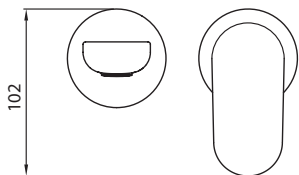

Nikko Wall Mounted Basin Mixer - 180mm spout

ZKK673 + R99815

WELS: 5 stars

Litres/minute: 5L

WELS License / Reg No: 0023 / T35766

Finishes available: Chrome, Matte Black and
Brushed Nickel

*Conditions apply.