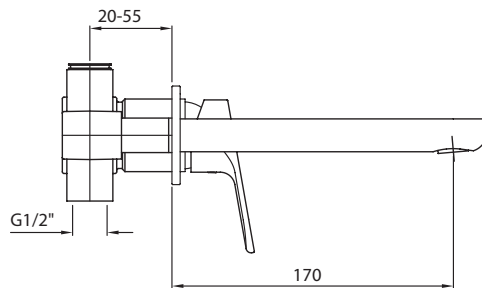

Nikko Wall Mounted Basin Mixer - 180mm spout

ZKK673 + R99815

WELS: 5 stars

Litres/minute: 5L

WELS License / Reg No: 0023 / T35766

Finishes available: Chrome, Matte Black and
Brushed Nickel

*Conditions apply.