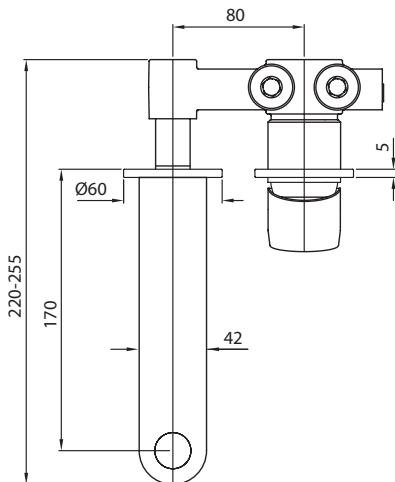

Nikko Wall Mounted Basin Mixer - 180mm spout

ZKK673 + R99815

WELS: 5 stars

Litres/minute: 5L

WELS License / Reg No: 0023 / T35766

Finishes available: Chrome, Matte Black and
Brushed Nickel

*Conditions apply.