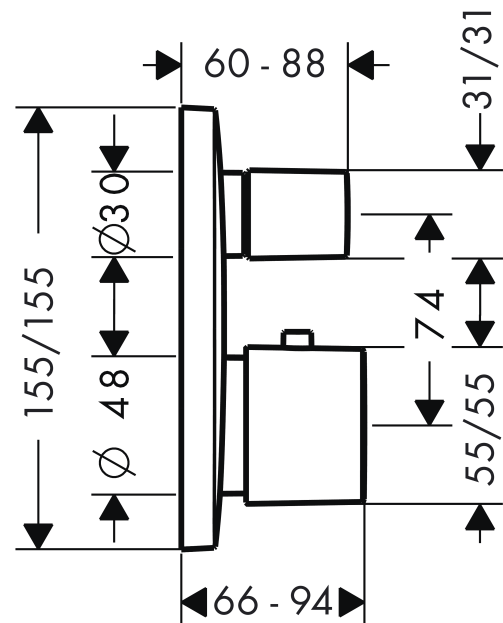

PuraVida

Thermostatic mixer for concealed installation with shut-off valve

Surfaces: **white/chrome** Article Number: **15775403**

Description

product features

- 1 outlet
- thermostat cartridge
- safety lock at 38° C
- temperature limitation adjustable
- flow rate: 26 l/min
- operating pressure: min. 1 bar / max. 10 bar
- scope of supply: handles, sleeve, escutcheon, mixing unit, shut-off valve
- connection type: basic set

Mandatory Accessories

- Basic set iBox universal (#01800XXX)
- iBox universal Basic with pre-mounted angle connection (#01810XXX)

Optional Accessories

- Extension element (#15597XXX)

Product image

Scale drawing