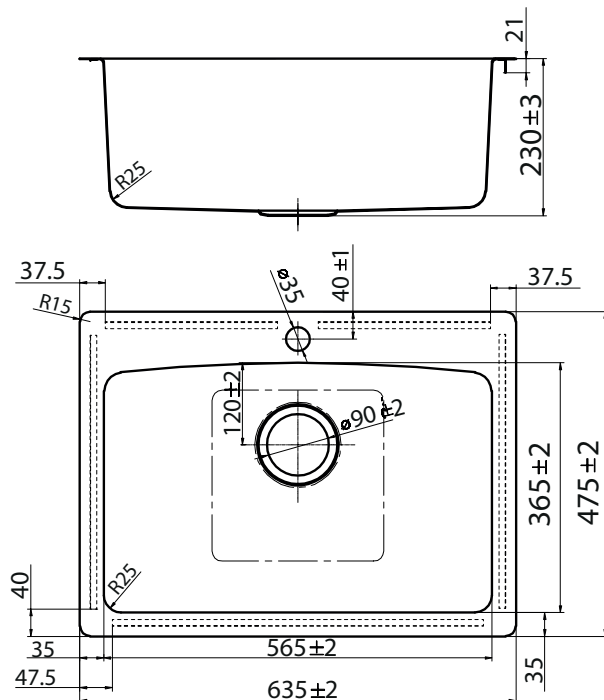

Nugleam™ 45L Utility Sink

Product Code:

73310

Warranty:

Stainless steel bowl: 25 years

Overall Dimensions:

635 L x 475 W x 230mm D

Product Variations:

73300 | Nugleam 35L Utility Sink

73320 | Nugleam 70L Utility Sink

Bowl:

- / 45L bowl with centre taphole
- / 304 stainless steel bowl with 25mm internal corner radius
- / 90mm stainless steel basket waste
- / Minimalist style with flat edge design

Disclaimer: All measurement are in millimetres and are solely for reference purposes. Colours have been reproduced with as much accuracy as possible. Any changes resulting from technical advance of design or colour may be made without prior notice. Tapware, accessories and appliances are for illustration purposes only. Further information on warranties is available at www.everhard.com.au