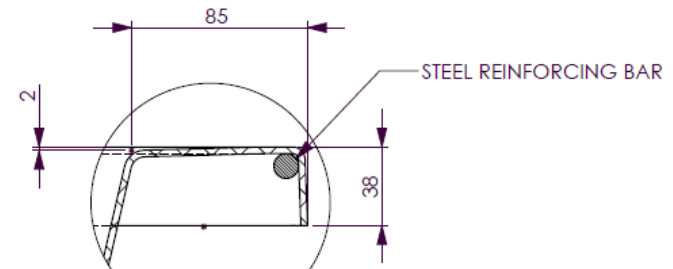

BATH VOLUME (APPROX)	
100mm Below Rim	270 Litres
200mm Below Rim	183 Litres

DETAIL B
SCALE 1 : 3