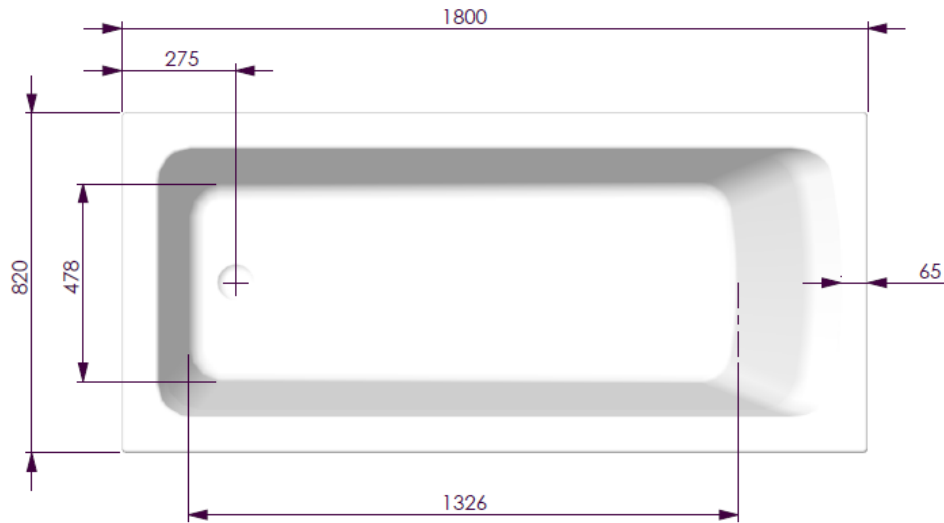

BATH VOLUME (APPROX)	
100mm Below Rim	270 Litres
200mm Below Rim	183 Litres

DETAIL B
SCALE 1 : 3