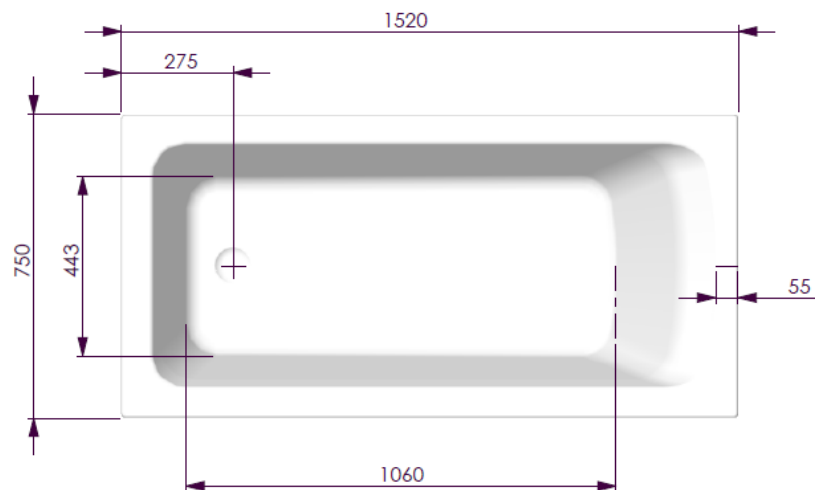

BATH VOLUME (APPROX)	
100mm Below Rim	181 Litres
200mm Below Rim	116 Litres

DECINA BATHROOMWARE
METRO 1520 - 440 DEEP

Drawn: S Trood
Scale: 1:15
Sheet: A4

Wednesday, 20 February 2013

METRO 1520_440 deep - DETAILS