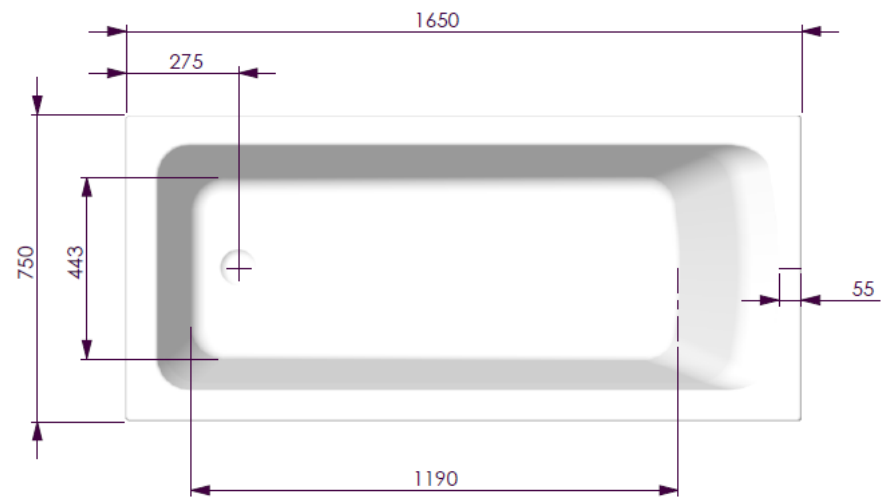

BATH VOLUME (APPROX)	
100mm Below Rim	181 Litres
200mm Below Rim	116 Litres

DECINA BATHROOMWARE  
METRO 1520 - 440 DEEP

DECINA BATHROOMWARE CONFIDENTIAL  
& PROPRIETARY  
ALL INFORMATION ON THIS DRAWING  
PROPERTY OF  
DECINA BATHROOMWARE.  
NOMINAL MEASUREMENTS ONLY -  
MANUFACTURING TOLERANCE +/- 0.5MM APPLY

Drawn: S Trood  
Scale: 1:15  
Sheet: A4

Wednesday, 20 February 2013

**METRO 1520\_440 deep - DETAILS**

BATH VOLUME (APPROX)	
100mm Below Rim	209 Litres
200mm Below Rim	129 Litres

DECINA BATHROOMWARE METRO 1650 - 440 DEEP	DECINA BATHROOMWARE CONFIDENTIAL & PROPRIETARY. ALL INFORMATION ON THIS DRAWING IS THE PROPERTY OF DECINA BATHROOMWARE.	Drawn: S Trood
	NOMINAL MEASUREMENTS ONLY - MANUFACTURING TOLERANCE +/- 0.5mm APPLY	Scale: 1:15 Sheet: A4

Wednesday, 20 February 2013

**METRO 1650\_440 deep - DETAILS**

BATH VOLUME (APPROX)	
100mm Below Rim	270 Litres
200mm Below Rim	183 Litres

DETAIL B  
SCALE 1 : 3

SECTION A-A

DECINA BATHROOMWARE  
METRO 1800 - 480 DEEP

Scale: 1:15

Sheet: A4

Sunday, 10 November 2013

**METRO 1800\_480 deep - DETAILS**