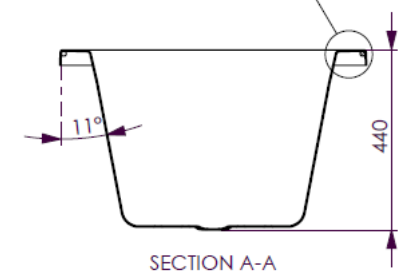

BATH VOLUME (APPROX)	
100mm Below Rim	181 Litres
200mm Below Rim	116 Litres

DECINA BATHROOMWARE  
METRO 1520 - 440 DEEP

DECINA BATHROOMWARE CONFIDENTIAL  
& PROPRIETARY  
ALL INFORMATION ON THIS DRAWING  
PROPERTY OF  
DECINA BATHROOMWARE.  
NOMINAL MEASUREMENTS ONLY -  
MANUFACTURING TOLERANCE +/- 0.5MM APPLY

Drawn: S Trood  
Scale: 1:15  
Sheet: A4

Wednesday, 20 February 2013

**METRO 1520\_440 deep - DETAILS**

BATH VOLUME (APPROX)	
100mm Below Rim	209 Litres
200mm Below Rim	129 Litres

DECINA BATHROOMWARE METRO 1650 - 440 DEEP	DECINA BATHROOMWARE CONFIDENTIAL & PROPRIETARY. ALL INFORMATION ON THIS DRAWING IS THE PROPERTY OF DECINA BATHROOMWARE.	Drawn: S Trood
	NOMINAL MEASUREMENTS ONLY - MANUFACTURING TOLERANCE +/- 0.5mm APPLY	Scale: 1:15 Sheet: A4

Wednesday, 20 February 2013

**METRO 1650\_440 deep - DETAILS**

BATH VOLUME (APPROX)	
100mm Below Rim	270 Litres
200mm Below Rim	183 Litres

DETAIL B  
SCALE 1 : 3

SECTION A-A

DECINA BATHROOMWARE  
METRO 1800 - 480 DEEP

Scale: 1:15

Sheet: A4

Sunday, 10 November 2013

**METRO 1800\_480 deep - DETAILS**