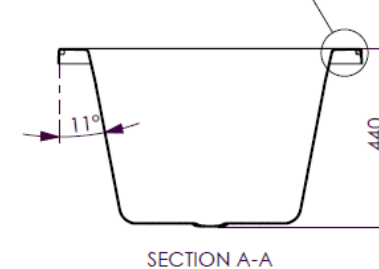

BATH VOLUME (APPROX)	
100mm Below Rim	181 Litres
200mm Below Rim	116 Litres

DECINA BATHROOMWARE
METRO 1520 - 440 DEEP

Drawn: S Trood
Scale: 1:15
Sheet: A4

Wednesday, 20 February 2013

METRO 1520_440 deep - DETAILS