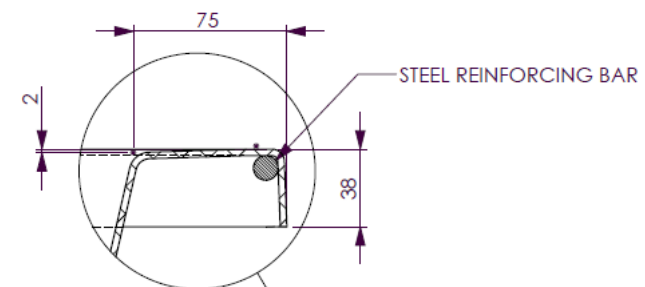

BATH VOLUME (APPROX)	
100mm Below Rim	181 Litres
200mm Below Rim	116 Litres

DECINA BATHROOMWARE  
METRO 1520 - 440 DEEP

DECINA BATHROOMWARE CONFIDENTIAL  
& PROPRIETARY  
ALL INFORMATION ON THIS DRAWING  
PROPERTY OF  
DECINA BATHROOMWARE.  
NOMINAL MEASUREMENTS ONLY -  
MANUFACTURING TOLERANCE +/- 0.5MM APPLY

Drawn: S Trood  
Scale: 1:15  
Sheet: A4

Wednesday, 20 February 2013

**METRO 1520\_440 deep - DETAILS**

BATH VOLUME (APPROX)	
100mm Below Rim	209 Litres
200mm Below Rim	129 Litres

DECINA BATHROOMWARE METRO 1650 - 440 DEEP	DECINA BATHROOMWARE CONFIDENTIAL & PROPRIETARY. ALL INFORMATION ON THIS DRAWING IS THE PROPERTY OF DECINA BATHROOMWARE.	Drawn: S Trood
	NOMINAL MEASUREMENTS ONLY - MANUFACTURING TOLERANCE +/- 0.5mm APPLY	Scale: 1:15 Sheet: A4

Wednesday, 20 February 2013

**METRO 1650\_440 deep - DETAILS**

BATH VOLUME (APPROX)	
100mm Below Rim	270 Litres
200mm Below Rim	183 Litres

DETAIL B  
SCALE 1 : 3

SECTION A-A

DECINA BATHROOMWARE  
METRO 1800 - 480 DEEP

Scale: 1:15

Sheet: A4

Sunday, 10 November 2013

**METRO 1800\_480 deep - DETAILS**