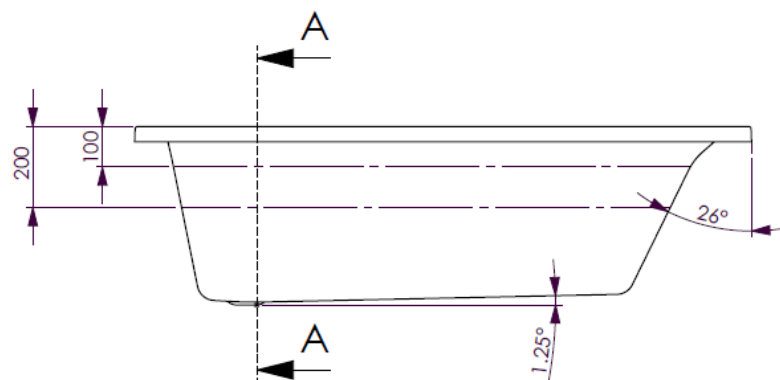

BATH VOLUME (APPROX)	
100mm Below Rim	181 Litres
200mm Below Rim	116 Litres

DECINA BATHROOMWARE
METRO 1520 - 440 DEEP

Drawn: S Trood
Scale: 1:15
Sheet: A4

Wednesday, 20 February 2013

METRO 1520_440 deep - DETAILS