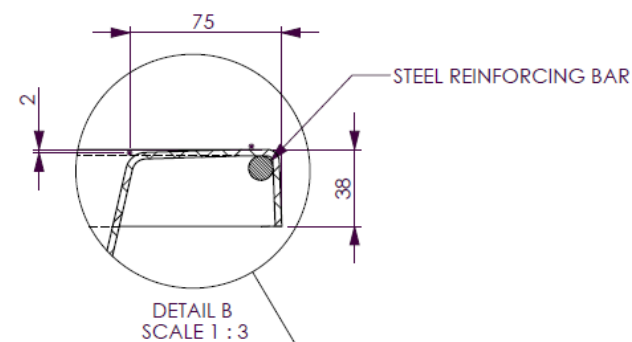

BATH VOLUME (APPROX)	
100mm Below Rim	181 Litres
200mm Below Rim	116 Litres

DECINA BATHROOMWARE
METRO 1520 - 440 DEEP

Drawn: S Trood
Scale: 1:15
Sheet: A4

Wednesday, 20 February 2013

METRO 1520_440 deep - DETAILS