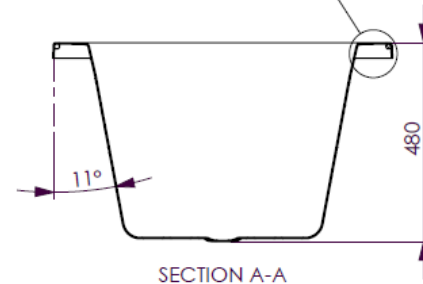

SECTION A-A

DECINA BATHROOMWARE
METRO 1800 - 480 DEEP

DECINA BATHROOMWARE CONFIDENTIAL
& PROPRIETARY.
ALL INFORMATION ON THIS DRAWING
PROPERTY OF
DECINA BATHROOMWARE.

Drawn: S Trood

Scale: 1:15

Sheet: A4

Sunday, 10 November 2013

METRO 1800_480 deep - DETAILS