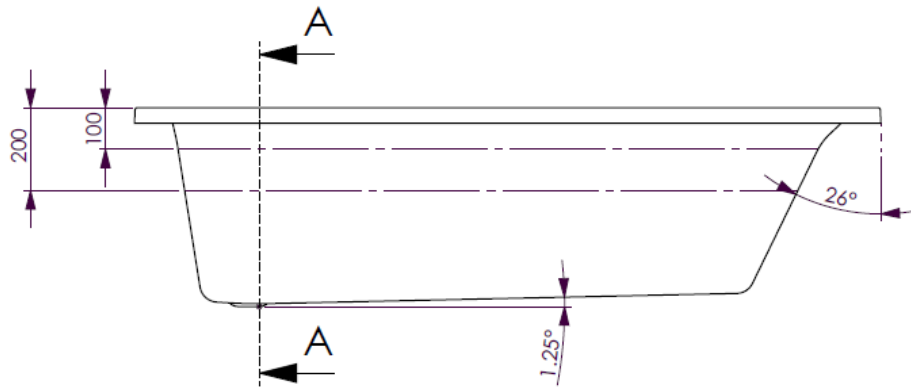

SECTION A-A

DECINA BATHROOMWARE
METRO 1800 - 480 DEEP

DECINA BATHROOMWARE CONFIDENTIAL
& PROPRIETARY.
ALL INFORMATION ON THIS DRAWING
PROPERTY OF
DECINA BATHROOMWARE.

Drawn: S Trood

Scale: 1:15

Sheet: A4

Sunday, 10 November 2013

METRO 1800_480 deep - DETAILS