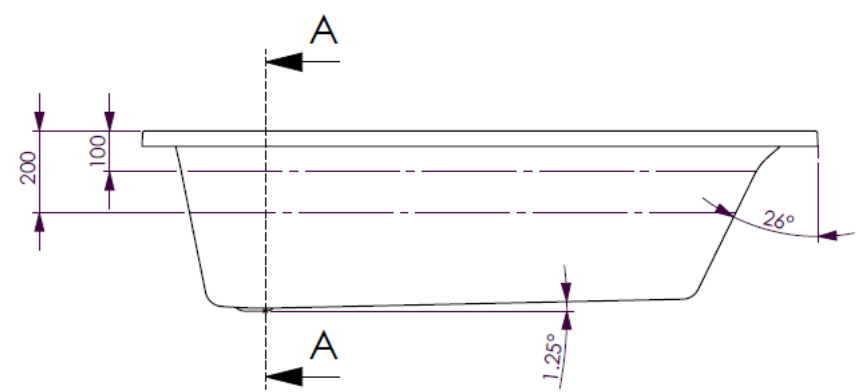

BATH VOLUME (APPROX)	
100mm Below Rim	181 Litres
200mm Below Rim	116 Litres

DECINA BATHROOMWARE  
METRO 1520 - 440 DEEP

DECINA BATHROOMWARE CONFIDENTIAL  
& PROPRIETARY  
ALL INFORMATION ON THIS DRAWING  
PROPERTY OF  
DECINA BATHROOMWARE.  
NOMINAL MEASUREMENTS ONLY -  
MANUFACTURING TOLERANCE +/- 0.5MM APPLY

Drawn: S Trood  
Scale: 1:15  
Sheet: A4

Wednesday, 20 February 2013

**METRO 1520\_440 deep - DETAILS**

BATH VOLUME (APPROX)	
100mm Below Rim	209 Litres
200mm Below Rim	129 Litres

DECINA BATHROOMWARE METRO 1650 - 440 DEEP	DECINA BATHROOMWARE CONFIDENTIAL & PROPRIETARY. ALL INFORMATION ON THIS DRAWING IS THE PROPERTY OF DECINA BATHROOMWARE.	Drawn: S Trood
	NOMINAL MEASUREMENTS ONLY - MANUFACTURING TOLERANCE +/- 0.5mm APPLY	Scale: 1:15 Sheet: A4

Wednesday, 20 February 2013

**METRO 1650\_440 deep - DETAILS**

BATH VOLUME (APPROX)	
100mm Below Rim	270 Litres
200mm Below Rim	183 Litres

DETAIL B  
SCALE 1 : 3

SECTION A-A

DECINA BATHROOMWARE  
METRO 1800 - 480 DEEP

Scale: 1:15

Sheet: A4

Sunday, 10 November 2013

**METRO 1800\_480 deep - DETAILS**