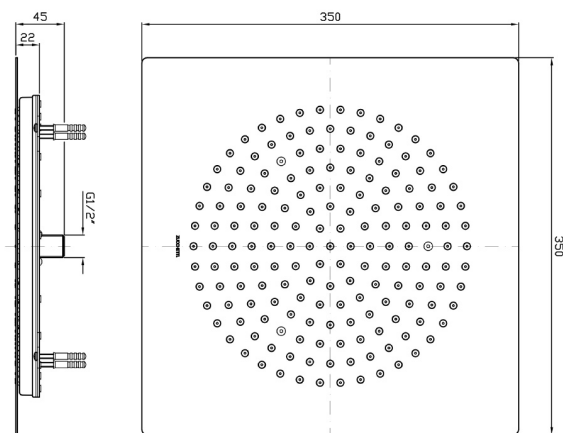

Ceiling Mounted Square Shower Head 350x350

Z94163

WELS: 3 stars

Litres/minute: 7.5L

WELS License: 0023

Finish: Chrome

Custom Finishes available:

Brushed Nickel, Satin Black, Brushed Light Gold PVD and Rose Gold PVD.

Specialty finishes available upon request.

Zucchetti views the shower as the beginning and centre point of the bathroom, as a wellness place dedicated to the care of oneself. By combining the technology, style and luxury of the Zucchetti ceiling mounted square rain shower, even the daily routine can be a subtle pleasure.

The ceiling mounted square rain shower, 350x350mm features a mirror polished stainless steel edge and face, silicon rubber nozzles for easy cleaning and generous luxurious spray.

*Conditions apply.