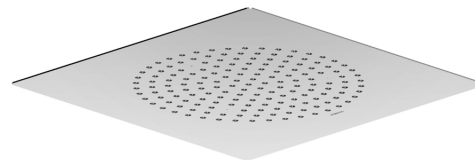

Ceiling Mounted Square Shower Head 350x350

Z94163

WELS: 3 stars

Litres/minute: 7.5L

WELS License: 0023

Finish: Chrome

Custom Finishes available:

Brushed Nickel, Satin Black, Brushed Light Gold PVD and Rose Gold PVD.

Specialty finishes available upon request.

Zucchetti views the shower as the beginning and centre point of the bathroom, as a wellness place dedicated to the care of oneself. By combining the technology, style and luxury of the Zucchetti ceiling mounted square rain shower, even the daily routine can be a subtle pleasure.

The ceiling mounted square rain shower, 350x350mm features a mirror polished stainless steel edge and face, silicon rubber nozzles for easy cleaning and generous luxurious spray.

*Conditions apply.