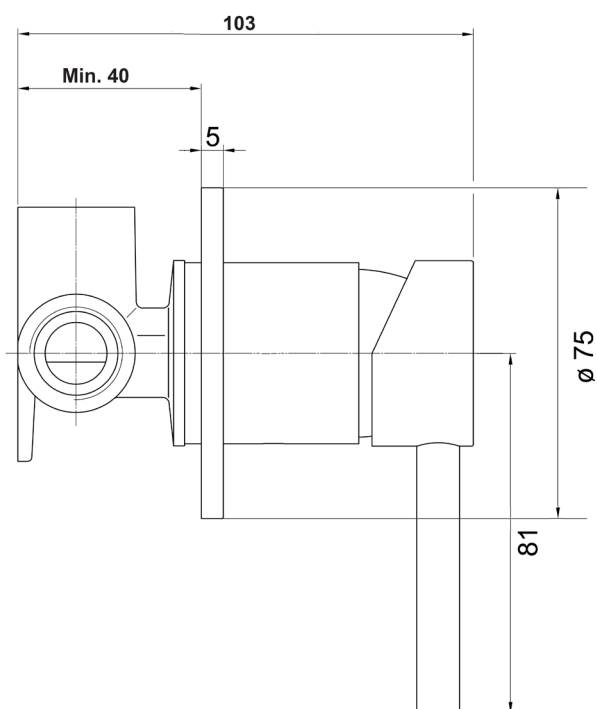

## Axis Shower Mixer

AX01330

**Finishes available:** Chrome, Matte Black and Satin Nickel PVD, Rose Gold PVD, Brushed Rose Gold PVD, Brushed Brass PVD, Brushed Gun Metal