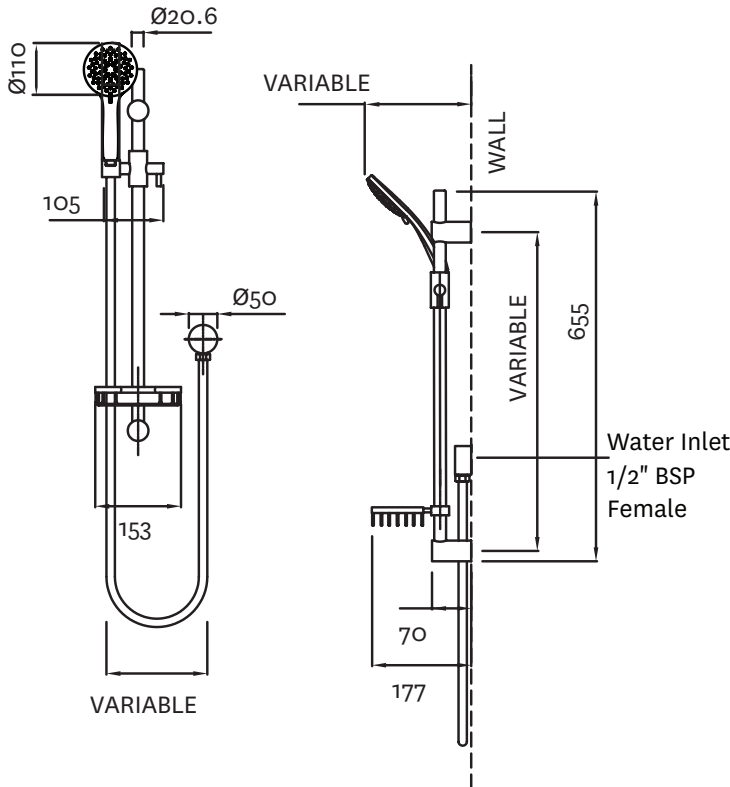

18-2985
GENOA G5 BRASS RAIL SHOWER

Airstream™

Twist Free
Hose

FINISH: Chrome

FUNCTIONS: Airstream™; Normal, Massage, Champagne, 2x Combination

INSTALL METHOD: Adjustable Mount Pillar

SUPPLY: Mains Pressure

CONNECTIONS: 1/2" BSP Female

WORKING PRESSURES: 150 - 500 kpa

OPERATING TEMPERATURE: Recommended 50°C*

*Refer AS/NZS 3500

- Advanced Airstream™ spray mixes air with water to create a softer, lighter & voluminous shower experience
- 5 function, $\varnothing 110$ mm adjustable spray handset with single function $\varnothing 200$ mm slimline overhead drencher in chrome
- Rub clean silicon jets on the faceplate help to eliminate the build-up of limescale & calcium deposits, maintaining shower performance
- Stylish 655mm rail with an adjustable pillar to allow easy retro-fit to existing holes
- Height adjustable handset holder with twist lock metal slider
- Stilo wall elbow
- Strong and durable Satin-Smooth hose