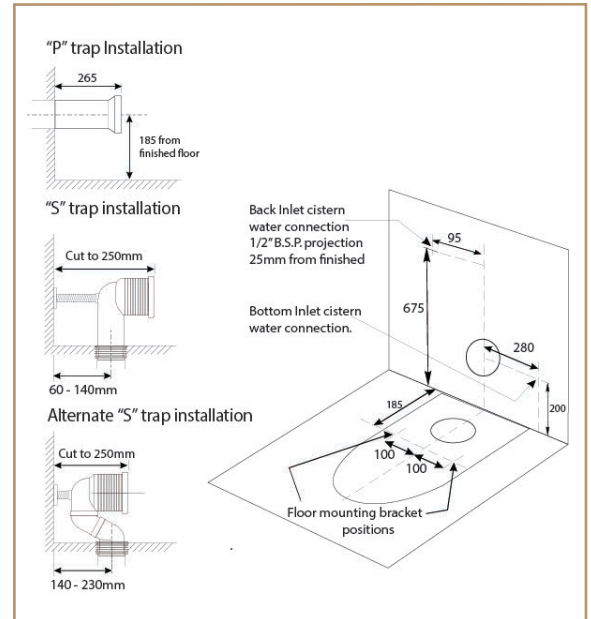

Lucia CC WF suite

Product	Codes	Description
Complete Suite:	371347	Lucia Wall Faced Suite
Alternative Pan Connector:	189271	

Features

High quality Vitreous China close coupled wall faced dual flush suite, 4.5 litre full flush, 3 litre half flush, including high quality PP slow close quick release seat and cover. Universal (back/bottom inlet) cistern Adjustable set out.