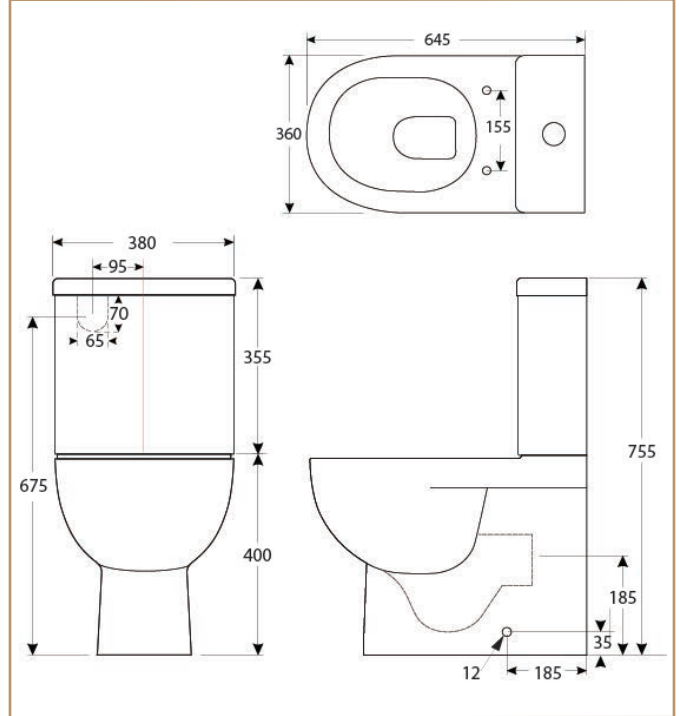

Lucia CC WF suite

Product	Codes	Description
Complete Suite:	371347	Lucia Wall Faced Suite
Alternative Pan Connector:	189271	

Features

High quality Vitreous China close coupled wall faced dual flush suite, 4.5 litre full flush, 3 litre half flush, including high quality PP slow close quick release seat and cover. Universal (back/bottom inlet) cistern Adjustable set out.