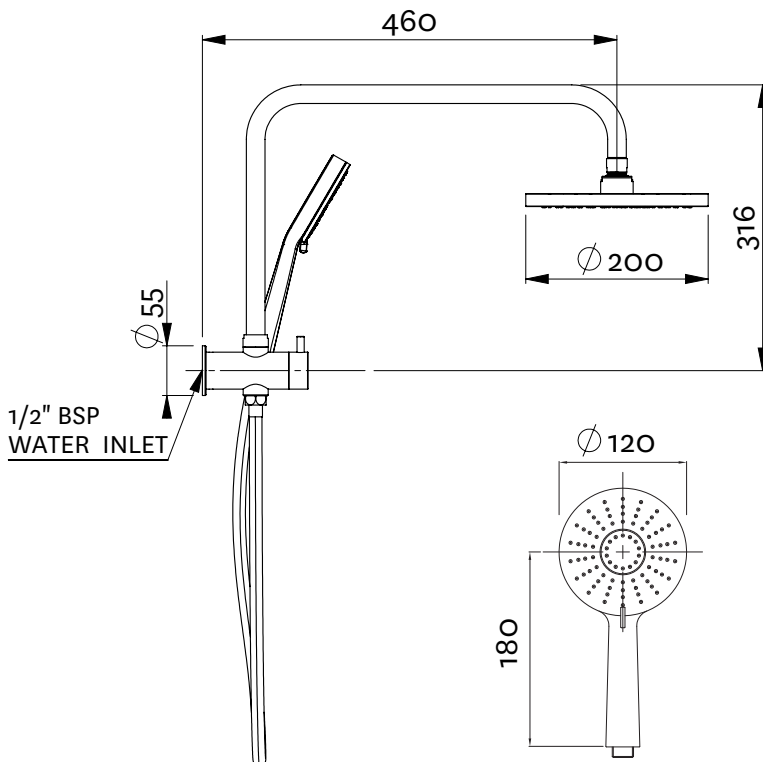

17-7165M
KROME SHORT TWIN SHOWER
SYSTEM

Airstream™

Twist Free
Hose

FINISH: Chrome

FUNCTIONS: Airstream™; Normal, Massage, Combination

INSTALL METHOD: Screw-off, Screw-on

SUPPLY: Mains Pressure

CONNECTIONS: 1/2" BSP Female

WORKING PRESSURES: 150 - 500 kpa

OPERATING TEMPERATURE: Recommended 50°C*

*Refer AS/NZS 3500

- Advanced Airstream™ spray mixes air with water to create a softer, lighter & voluminous shower experience
- 3 function, $\phi 120$ mm adjustable spray handset with single function $\phi 200$ mm slimline overhead drencher in chrome
- Rub clean silicon jets on the faceplate help to eliminate the build-up of limescale & calcium deposits, maintaining shower performance
- Short twin shower with in-built water delivery point & handset holder to eliminate the need for a separate wall elbow
- Strong and durable Satin-Smooth hose
- Easy screw-off, screw-on installation with no drilling required