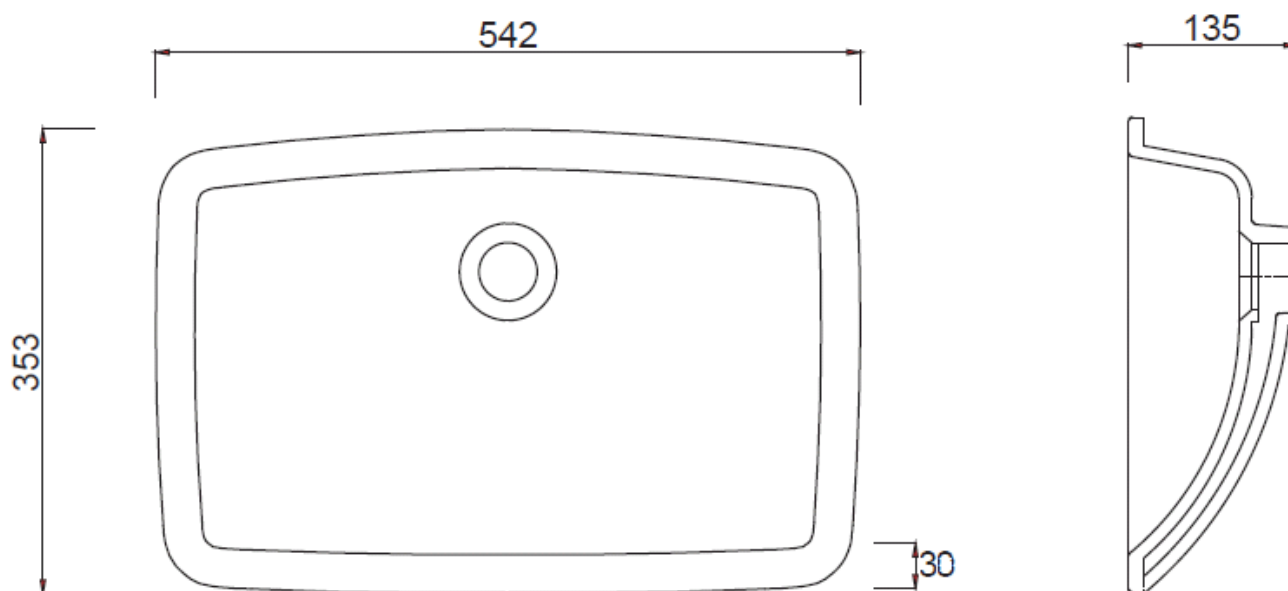

Zen Under Counter Basin 542mm

TECHNICAL SPECIFICATIONS

PRODUCT NO: **FC06TAL00**, Argent Zen Under Counter Basin OD 542x353mm (depth 90mm)
Requires 32mm waste – Recommended code: 94238

Installation Notes:

*Flexible sealant only should be used between basin rim and bench top. Epoxy glues must not be used.
Actual basin required for bench top cut-out as ceramic variations may occur*

Note: Basin fits Argent Zeta Furniture Under-Counter Collection